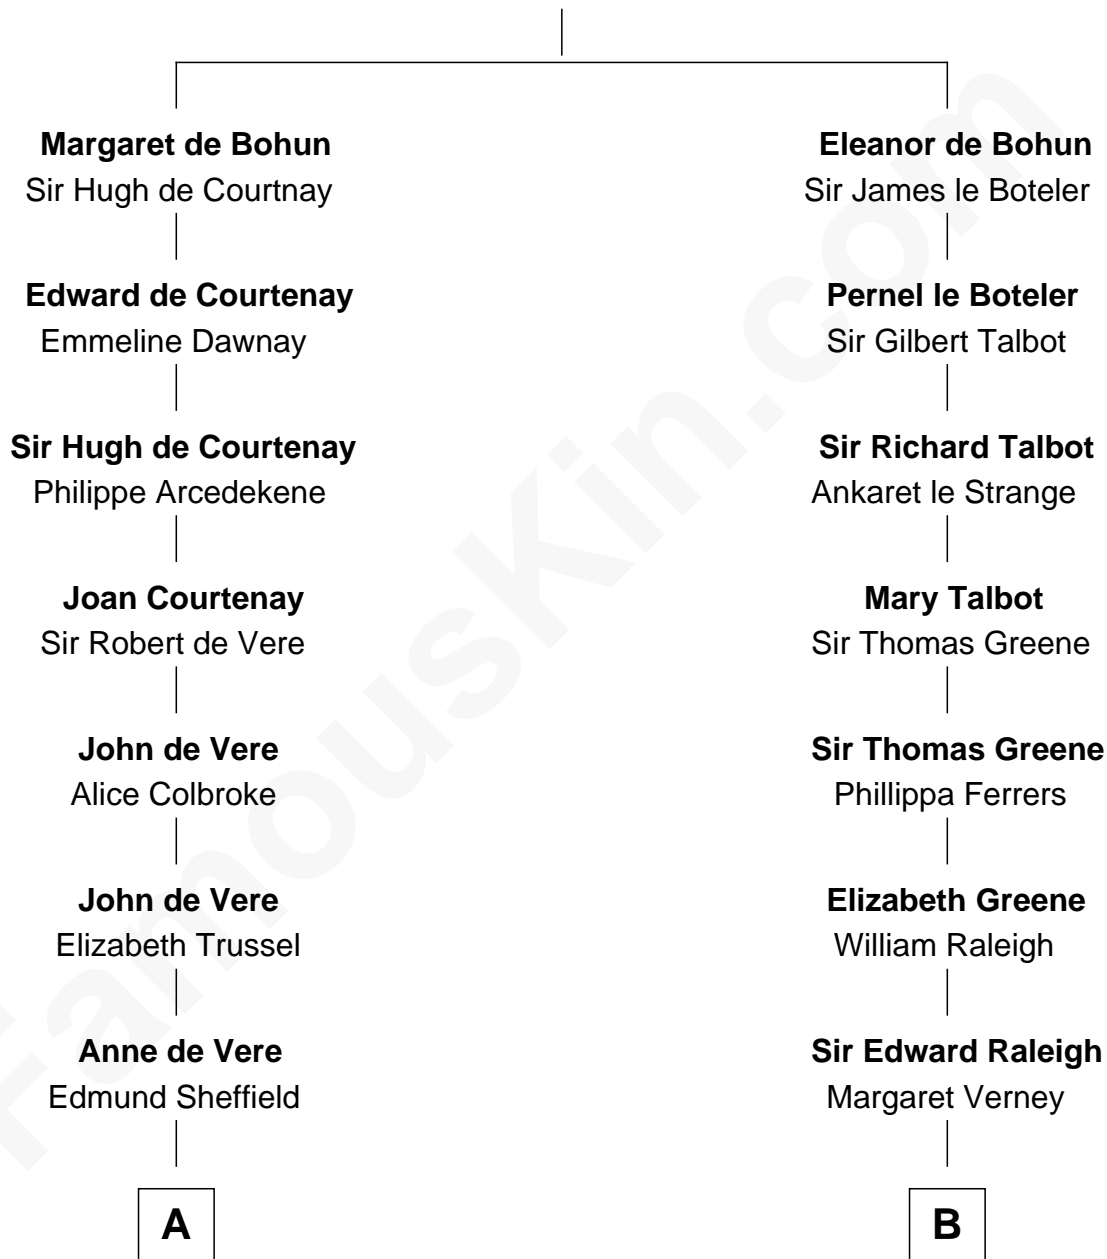

## Relationship Chart of

### Cara Delevingne

*Fashion Model and Movie Actress*

20th cousin 1 time removed of

**Amelia Earhart**

*Aviation Pioneer*

**Humphrey de Bohun**

Elizabeth Plantagenet

**C**

**John Vincent Sheffield**  
Anne Margaret Faudel-Phillips

**Jane Armyne Sheffield**  
Sir Jocelyn Edward Greville Stevens

**Pandora Anne Stevens**  
Charles Hamar Delevingne

**Cara Delevingne**  
*Model and Actress*