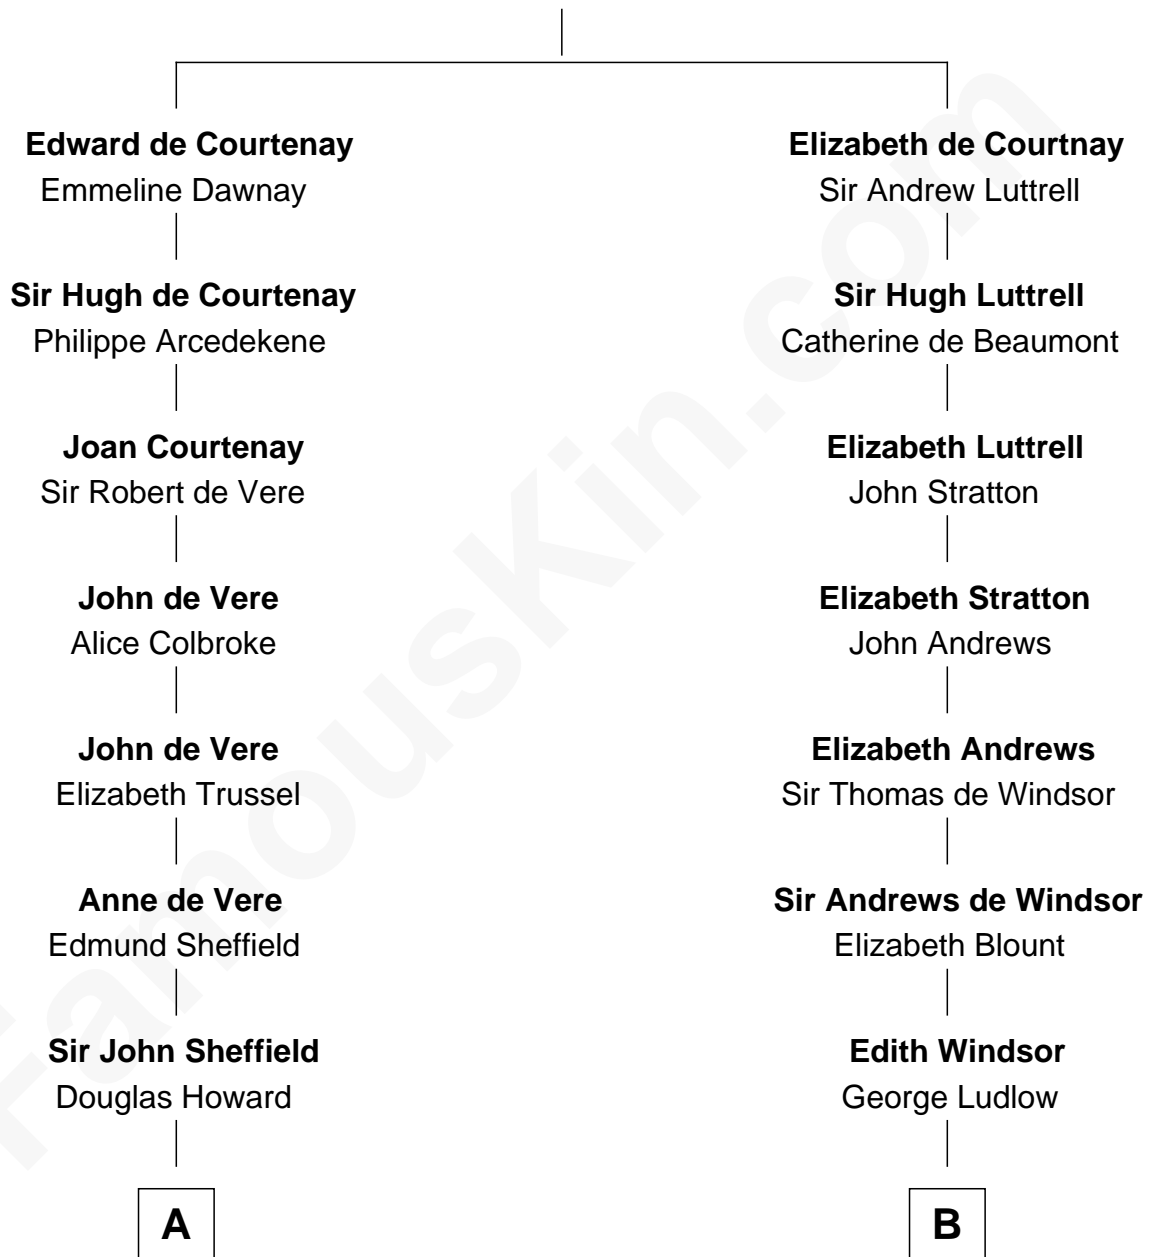

FamousKin.com

Relationship Chart of

Cara Delevingne

Fashion Model and Movie Actress

13th cousin 6 times removed of

William Henry Harrison

9th U.S. President

Sir Hugh de Courtenay

Margaret de Bohun

C

—
Jane Armyne Sheffield

Sir Jocelyn Edward Greville Stevens

—
Pandora Anne Stevens

Charles Hamar Delevingne

—
Cara Delevingne

Model and Actress