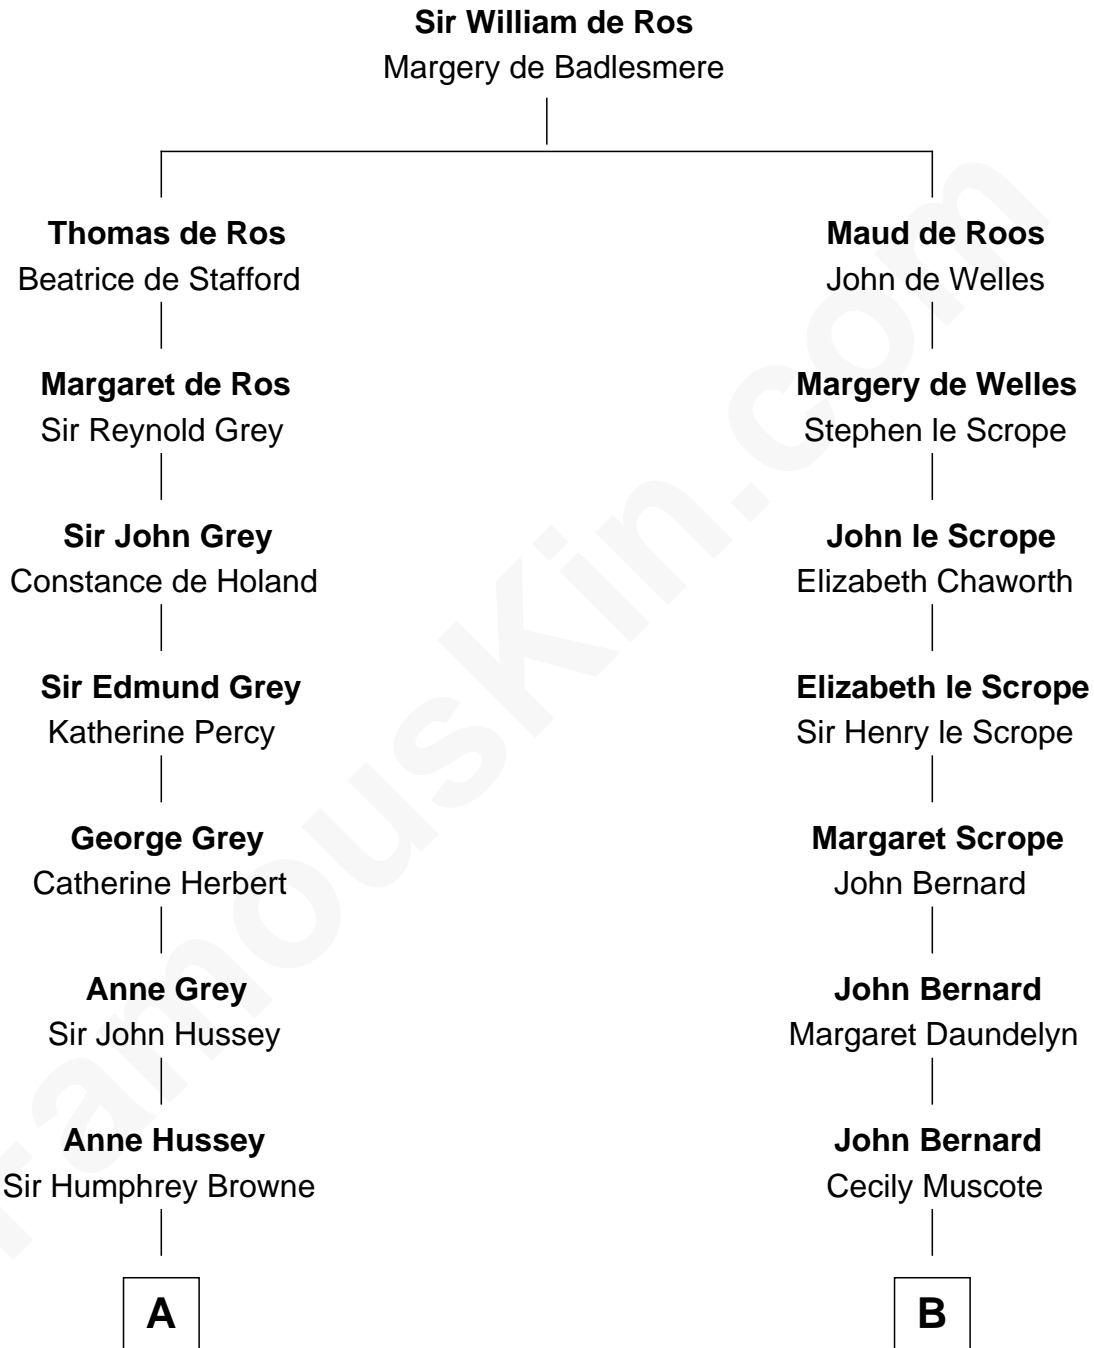

FamousKin.com

Relationship Chart of

Cara Delevingne

Fashion Model and Movie Actress

14th cousin 7 times removed of

William Henry Harrison

9th U.S. President

C

Armyne Evelyne Gordon
Sir Lionel Lawson Faudel-Phillips

Anne Margaret Faudel-Phillips
John Vincent Sheffield

Jane Armyne Sheffield
Sir Jocelyn Edward Greville Stevens

Pandora Anne Stevens
Charles Hamar Delevingne