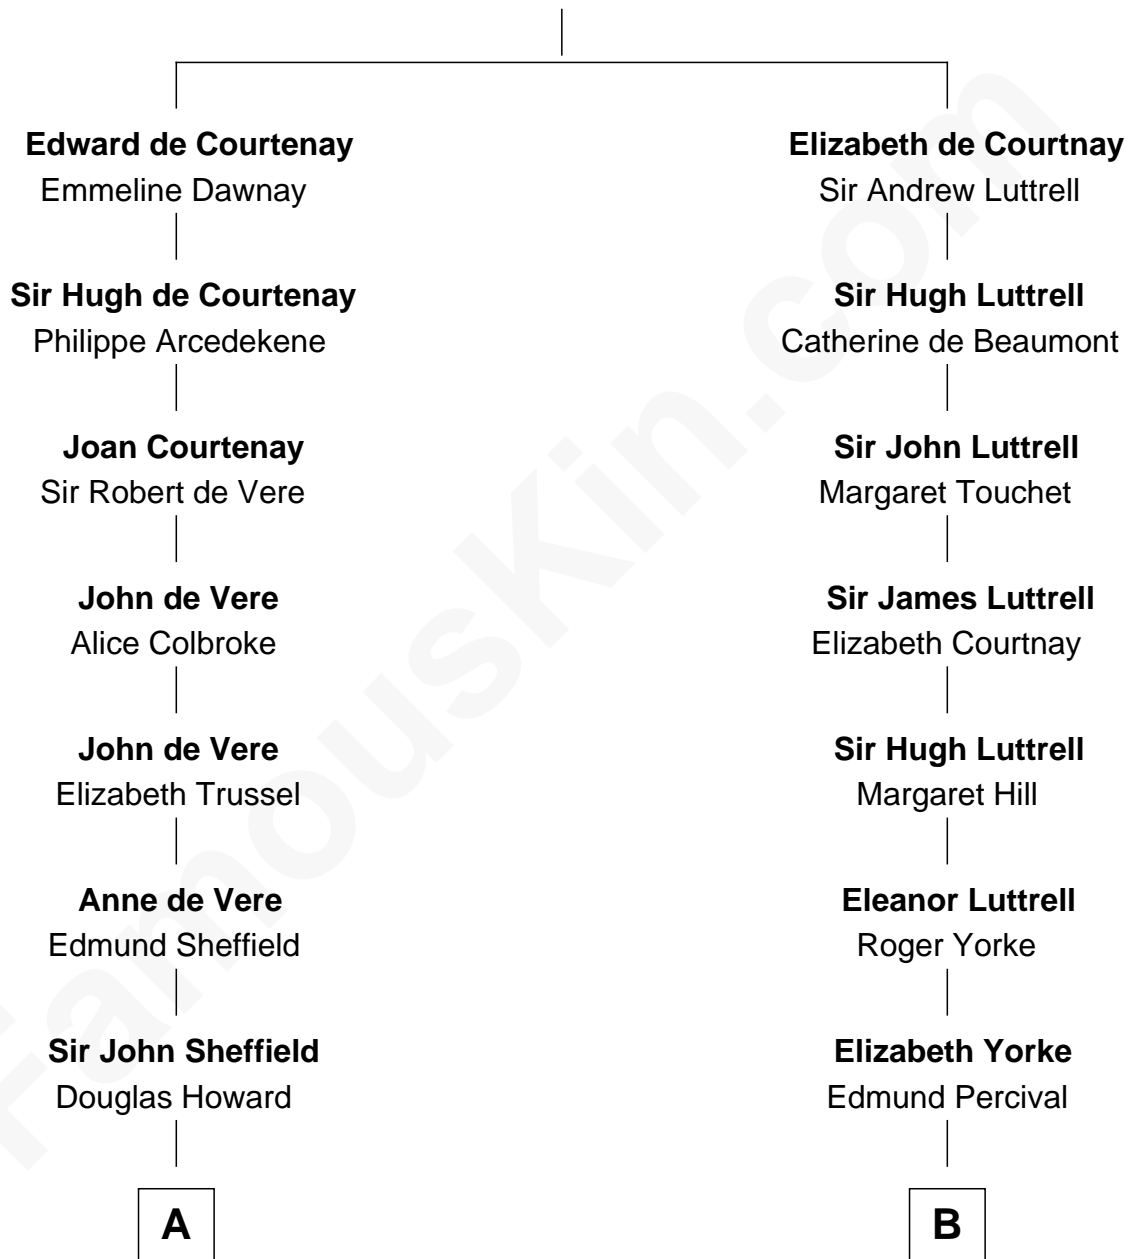

FamousKin.com

Relationship Chart of

Cara Delevingne

Fashion Model and Movie Actress

8th cousin 11 times removed of

Percival Lowell

(c1570 - c1666) Great Migration Immigrant 1639

Sir Hugh de Courtenay

Margaret de Bohun

C

—
Jane Armyne Sheffield

Sir Jocelyn Edward Greville Stevens

—
Pandora Anne Stevens

Charles Hamar Delevingne

—
Cara Delevingne

Model and Actress