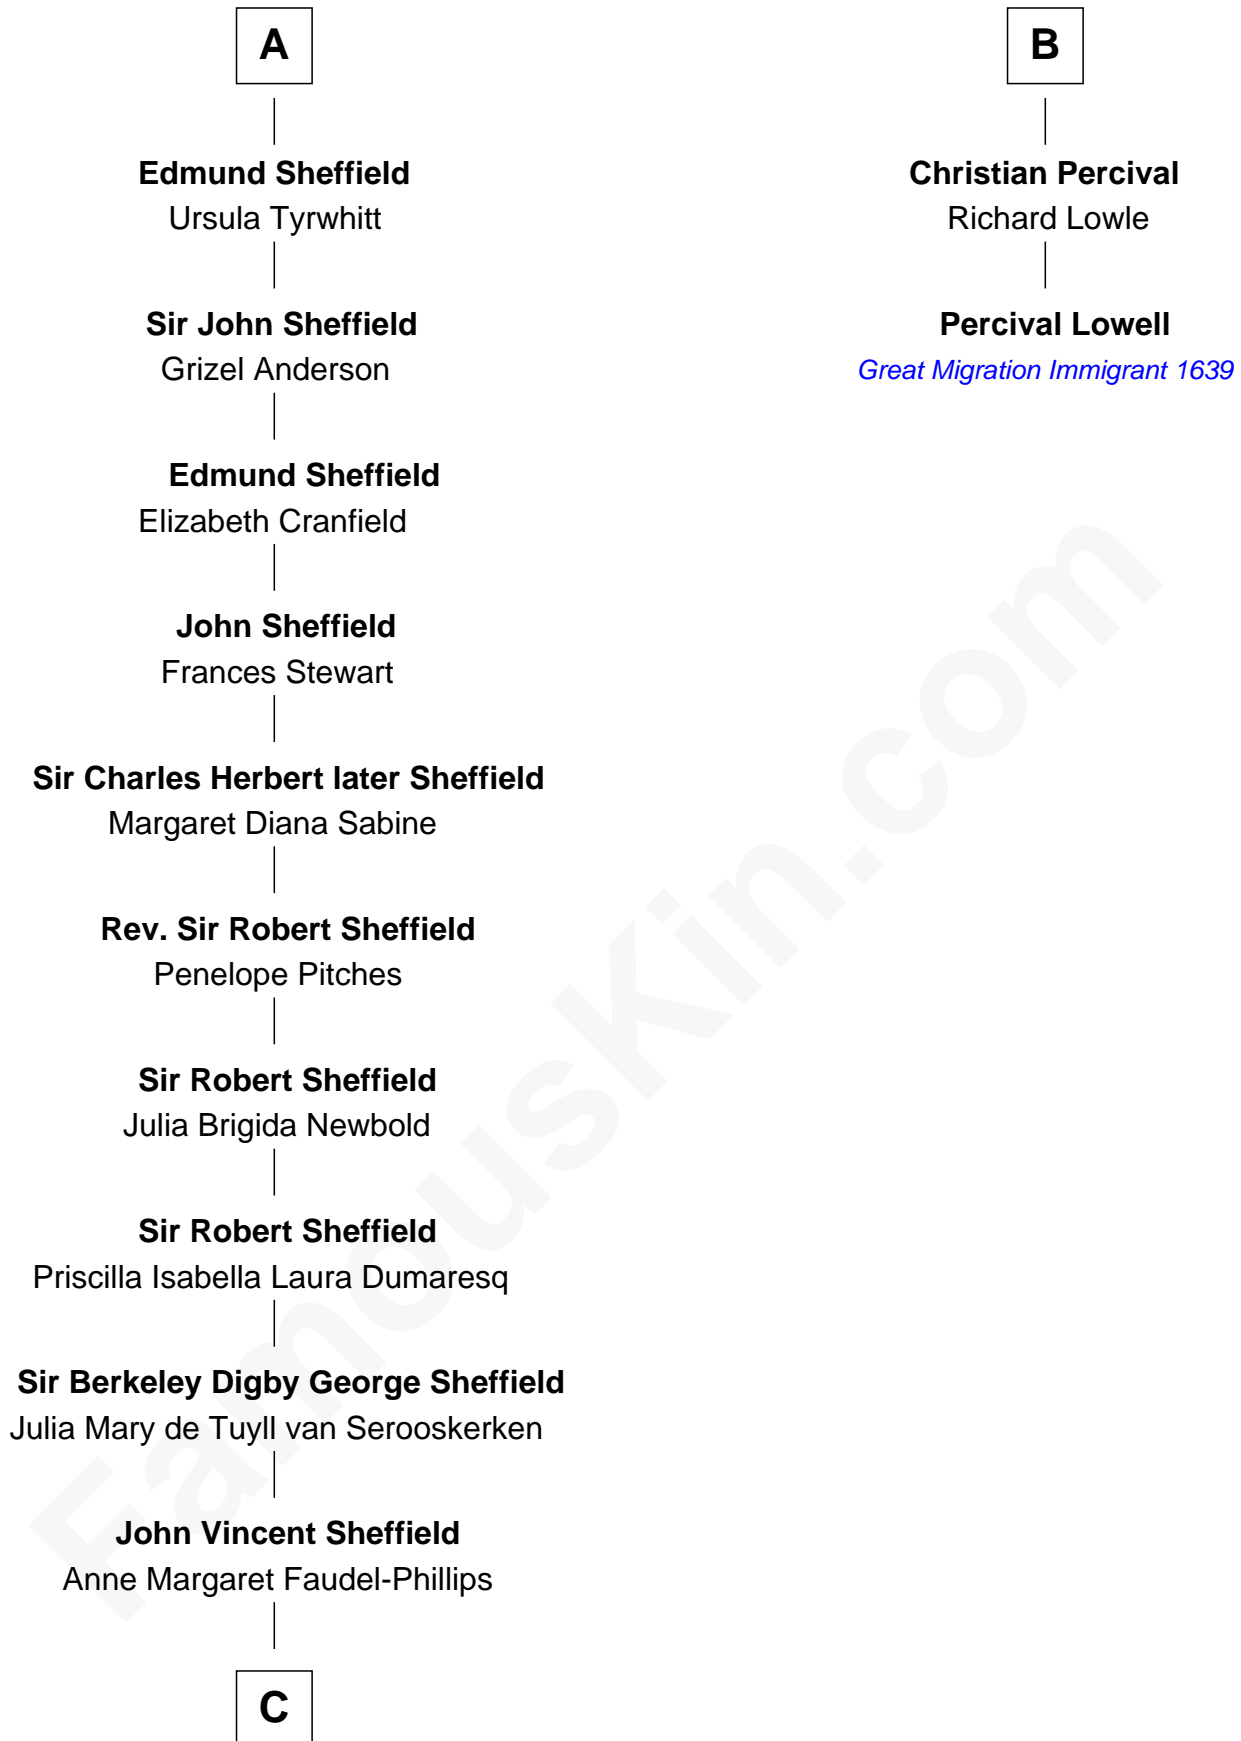

FamousKin.com

Relationship Chart of

Cara Delevingne

Fashion Model and Movie Actress

8th cousin 11 times removed of

Percival Lowell

(c1570 - c1666) Great Migration Immigrant 1639

Sir Hugh de Courtenay

Margaret de Bohun

C

—
Jane Armyne Sheffield

Sir Jocelyn Edward Greville Stevens

—
Pandora Anne Stevens

Charles Hamar Delevingne

—
Cara Delevingne

Model and Actress