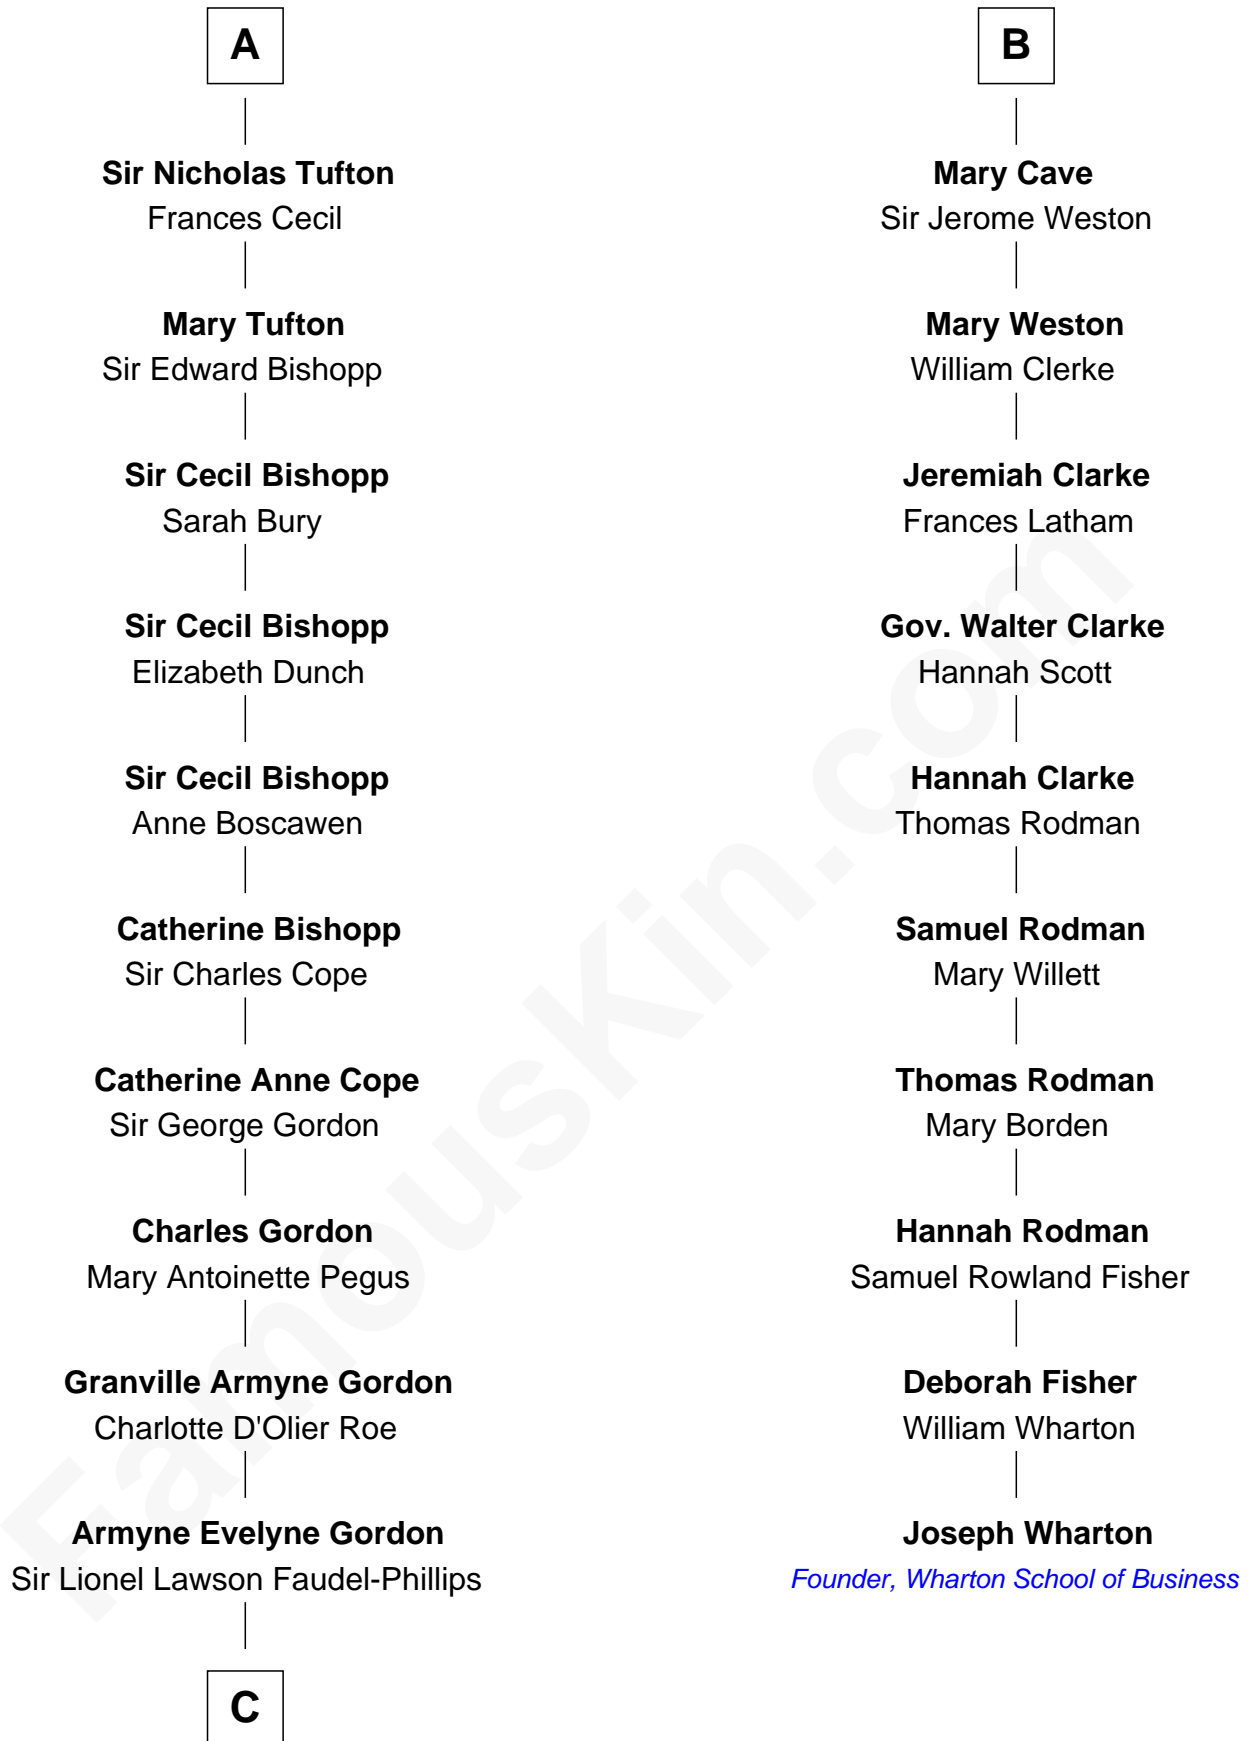

### Cara Delevingne

*Fashion Model and Movie Actress*

16th cousin 4 times removed of

### Joseph Wharton

*Founder of the Wharton School of Business*

**C**

**Anne Margaret Faudel-Phillips**

John Vincent Sheffield

**Jane Armyne Sheffield**

Sir Jocelyn Edward Greville Stevens

**Pandora Anne Stevens**