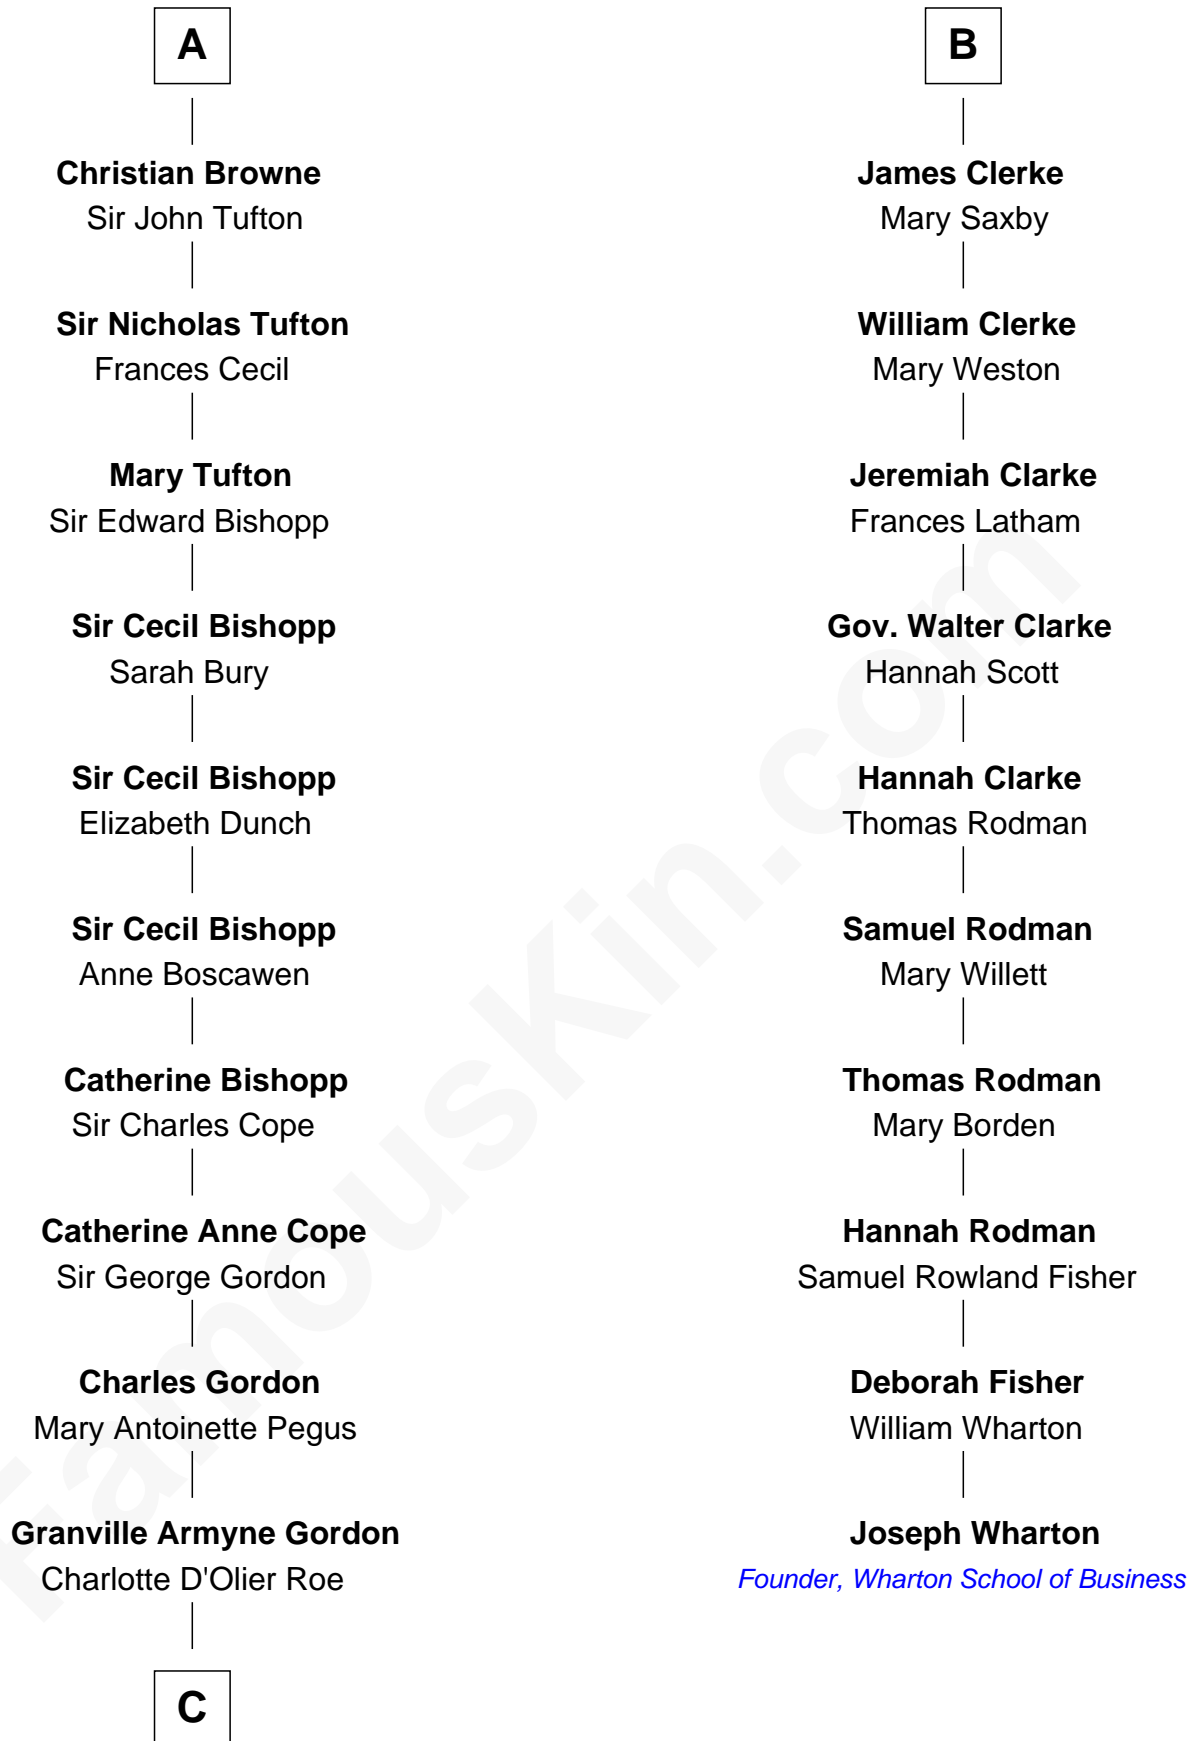

FamousKin.com

Relationship Chart of

Cara Delevingne

Fashion Model and Movie Actress

16th cousin 5 times removed of

Joseph Wharton

Founder of the Wharton School of Business

C

—
Armyne Evelyne Gordon

Sir Lionel Lawson Faudel-Phillips

—
Anne Margaret Faudel-Phillips

John Vincent Sheffield

—
Jane Armyne Sheffield

Sir Jocelyn Edward Greville Stevens

—
Pandora Anne Stevens

Charles Hamar Delevingne