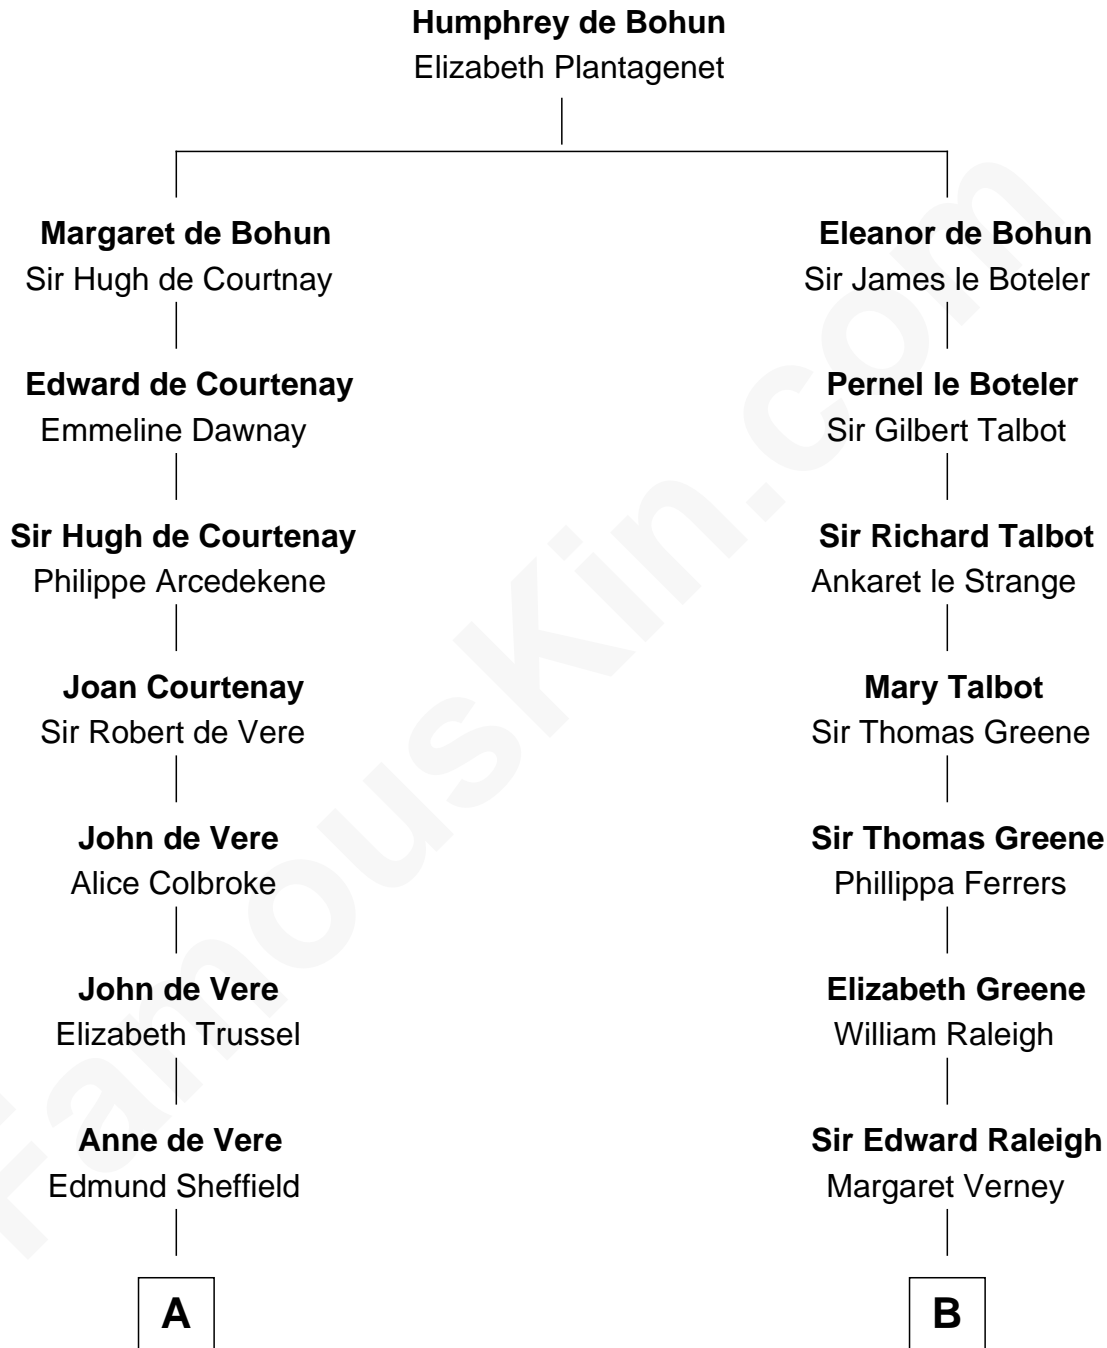

Joseph Wharton

Founder of the Wharton School of Business