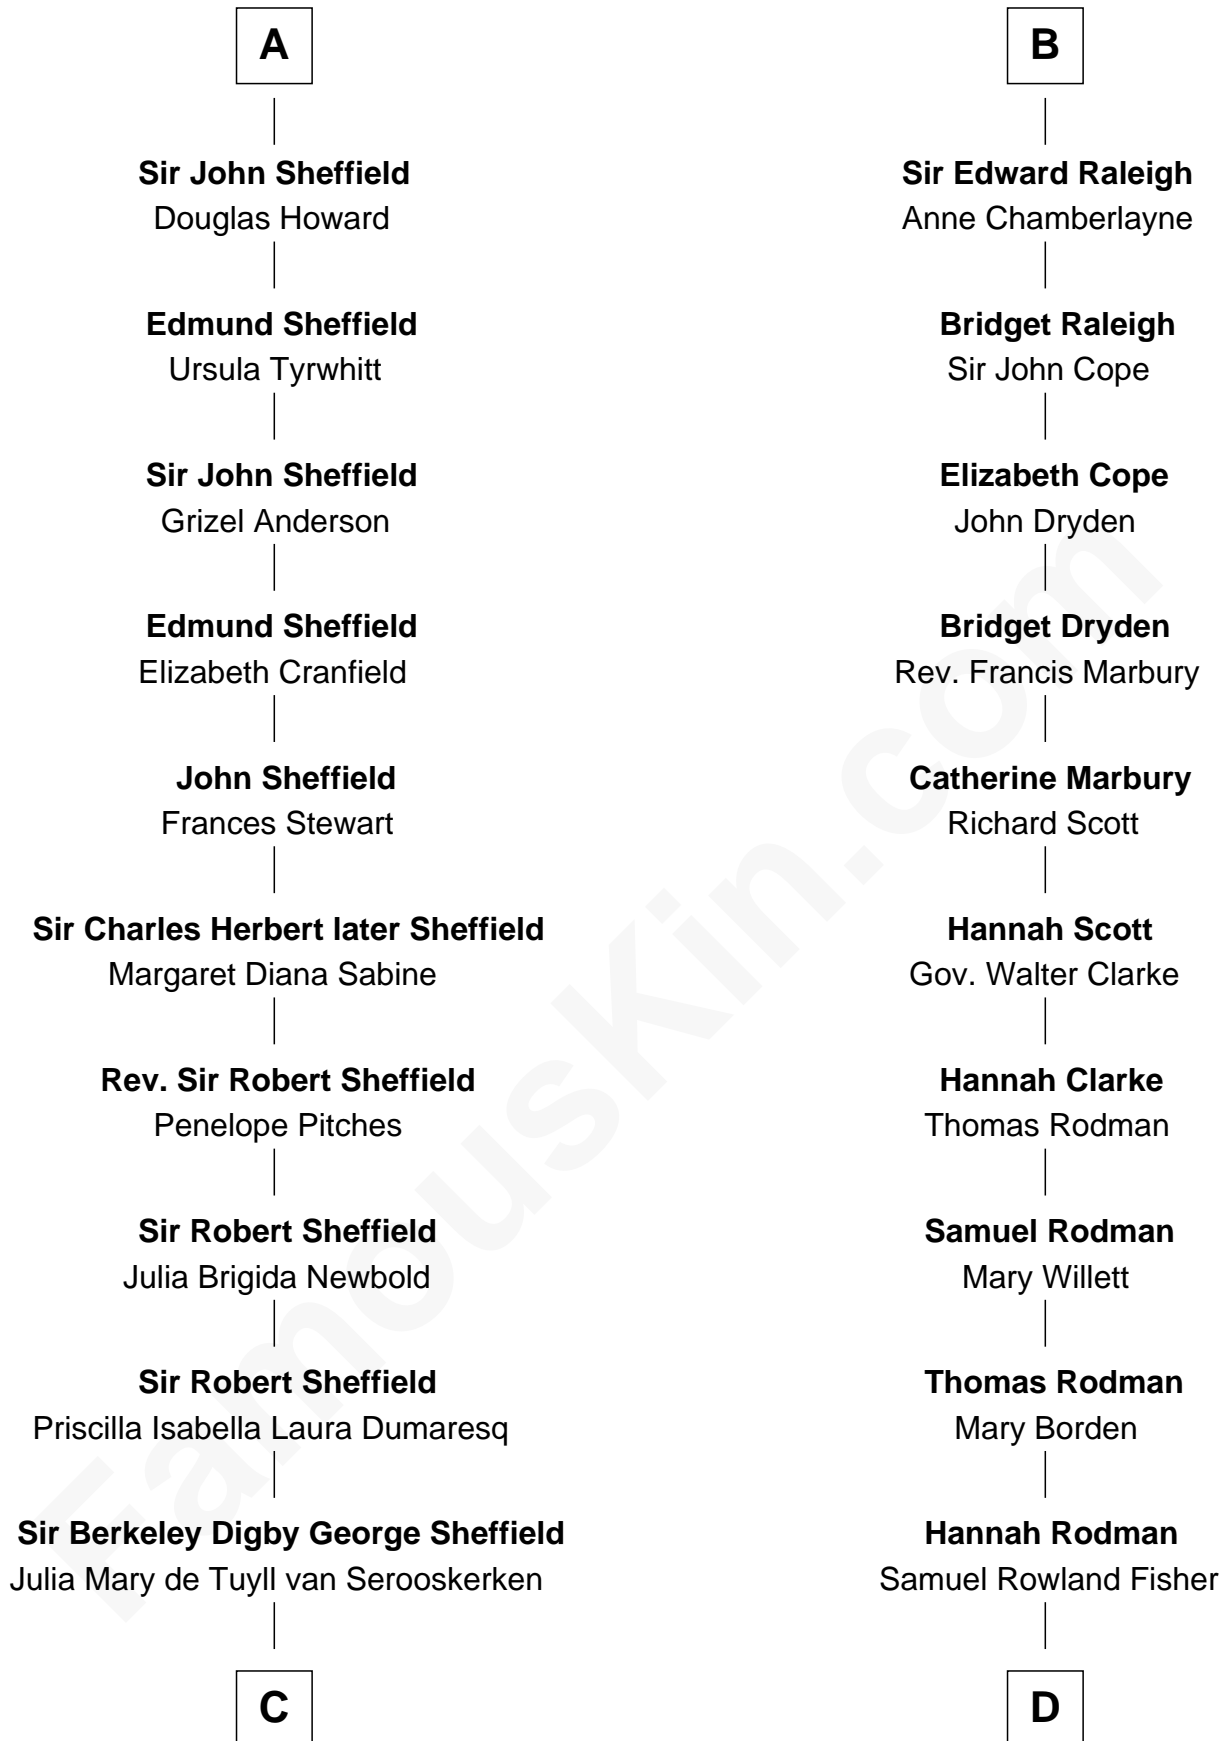

## Relationship Chart of

### Cara Delevingne

*Fashion Model and Movie Actress*

**18th cousin 2 times removed of**

### Joseph Wharton

*Founder of the Wharton School of Business*

**C**

**John Vincent Sheffield**  
Anne Margaret Faudel-Phillips

**Jane Armyne Sheffield**  
Sir Jocelyn Edward Greville Stevens

**Pandora Anne Stevens**  
Charles Hamar Delevingne