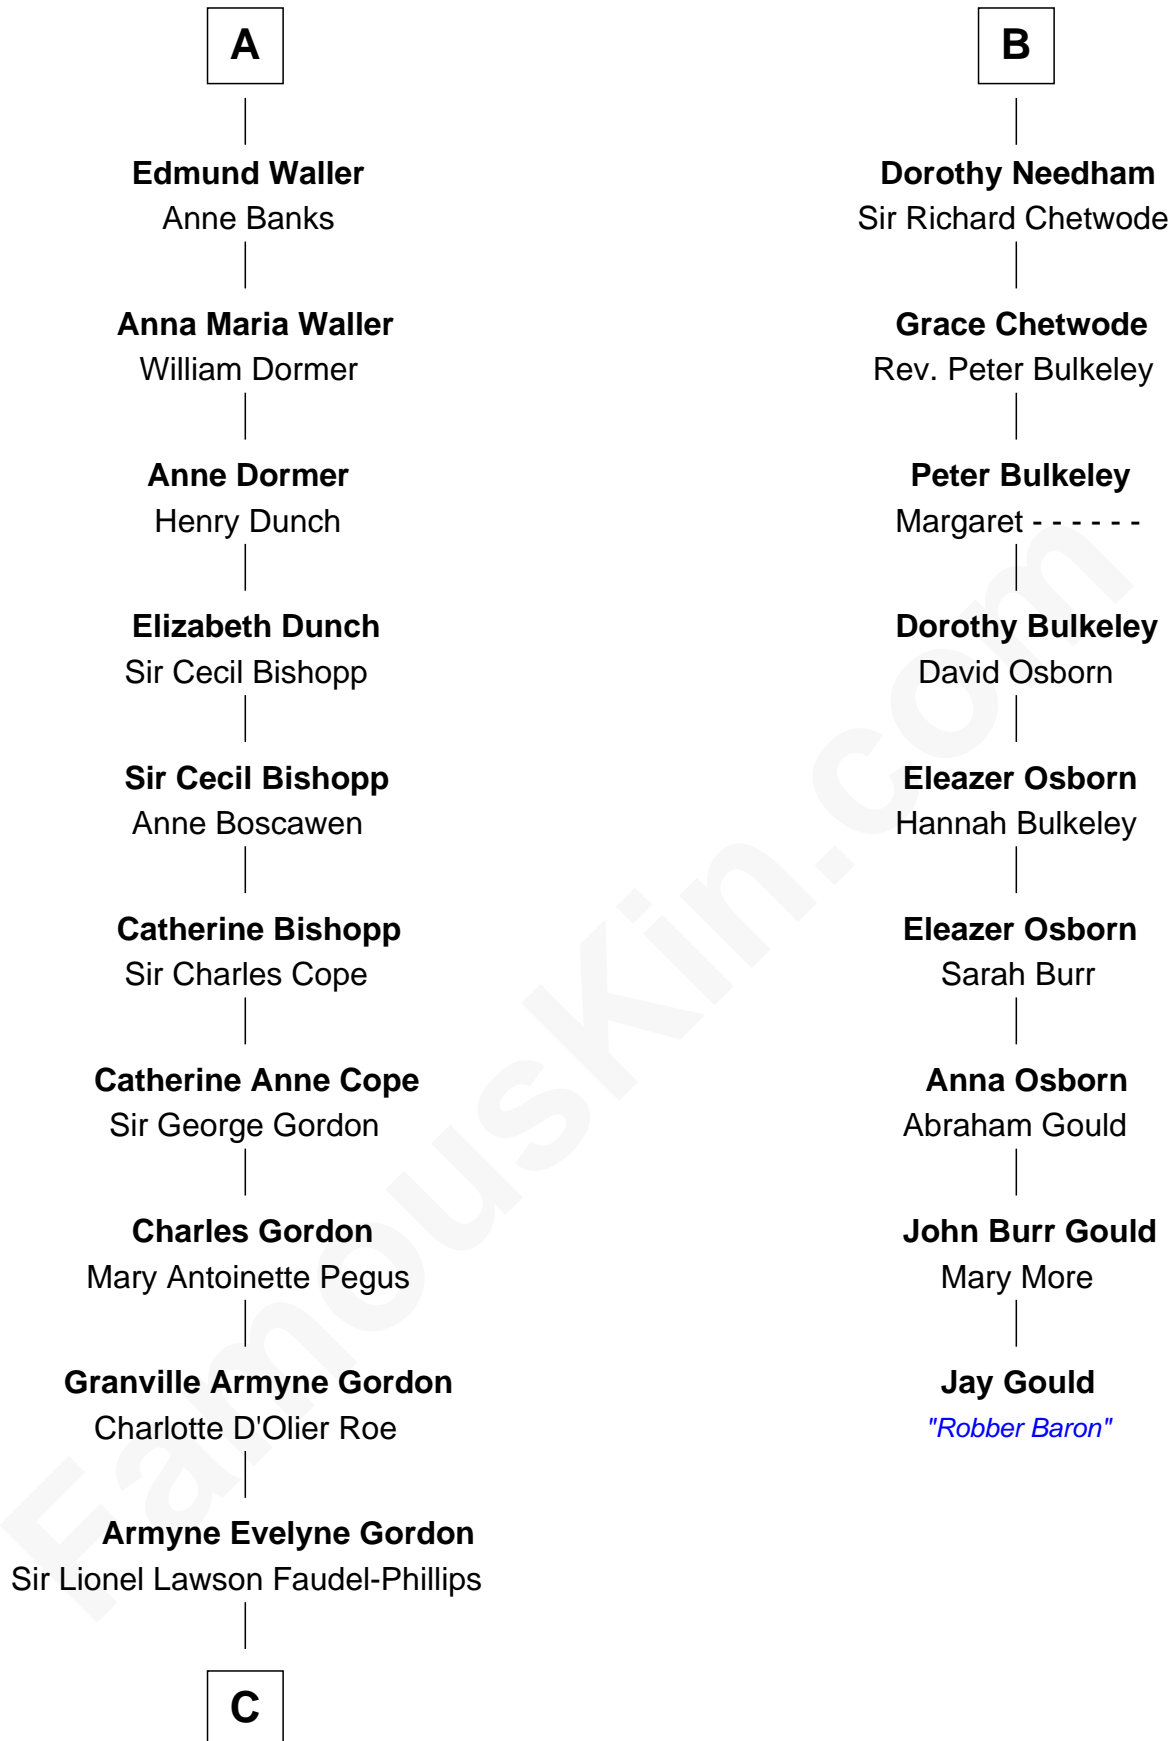

FamousKin.com

Relationship Chart of

Cara Delevingne

Fashion Model and Movie Actress

15th cousin 5 times removed of

Jay Gould

American Railroad "Robber Baron"

Sir Baldwin Freville

Sir John Aston

Joan Lyttleton

Sir Edward Aston

Joan Bowles

Frances Aston

Robert Needham

B

C