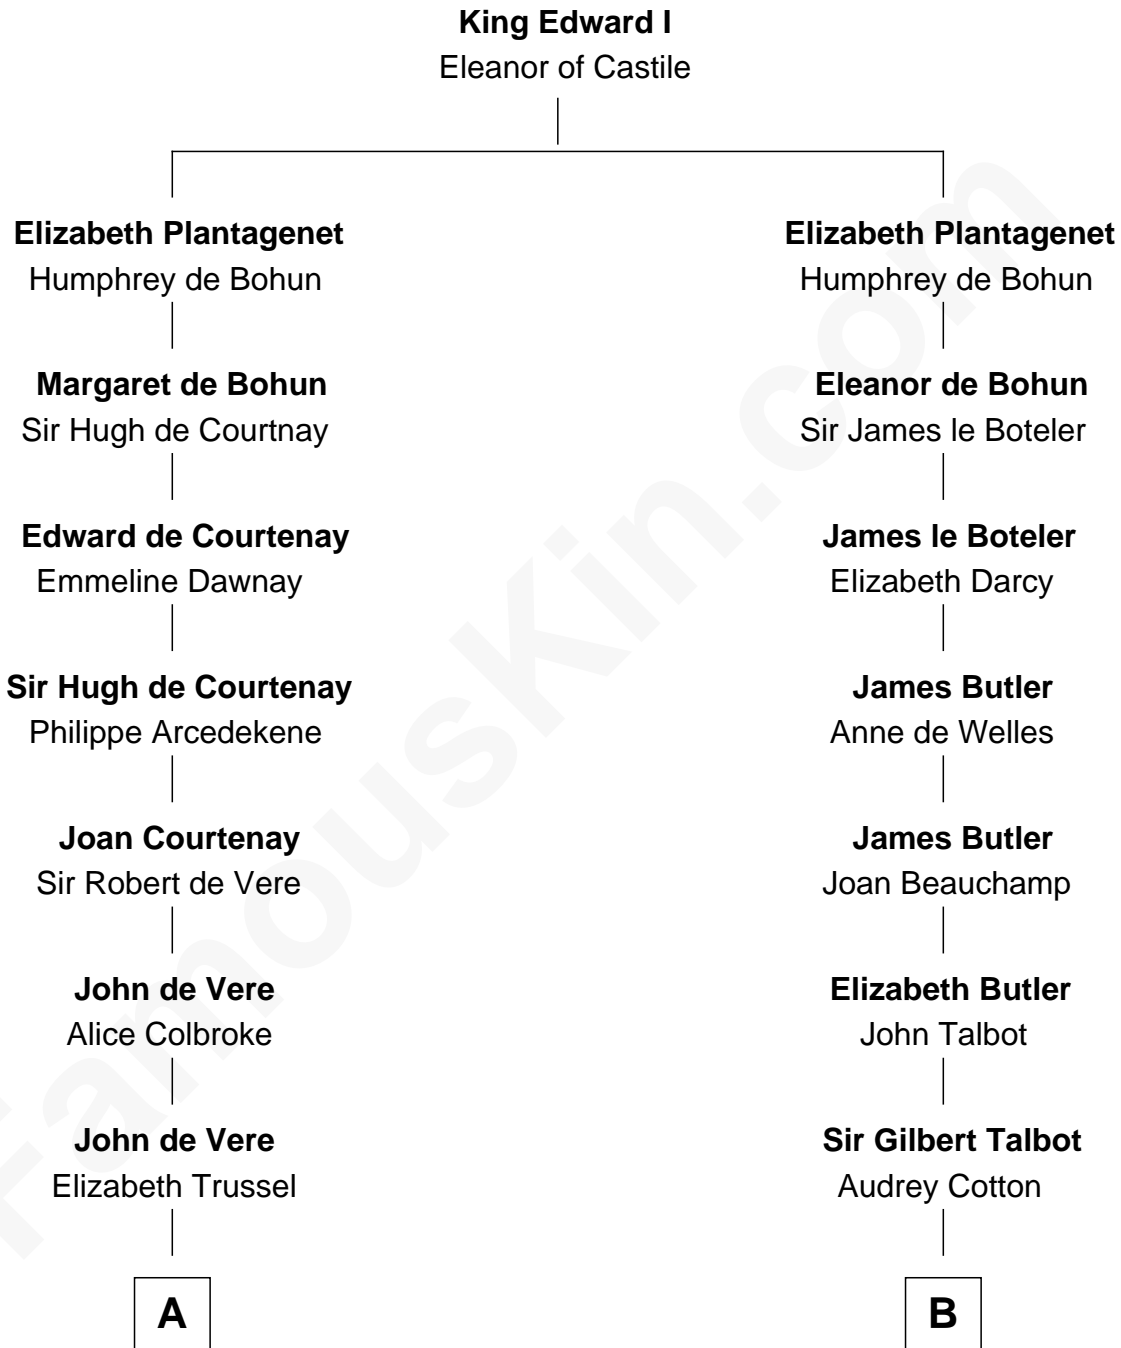

FamousKin.com

Relationship Chart of

Cara Delevingne

Fashion Model and Movie Actress

18th cousin 3 times removed of

Jay Gould

American Railroad "Robber Baron"

C

Sir Berkeley Digby George Sheffield

Julia Mary de Tuyll van Serooskerken

John Vincent Sheffield

Anne Margaret Faudel-Phillips

Jane Armyne Sheffield

Sir Jocelyn Edward Greville Stevens

Pandora Anne Stevens

Charles Hamar Delevingne

Cara Delevingne

Model and Actress

D

John Burr Gould

Mary More

Jay Gould

"Robber Baron"

FamousKin.com