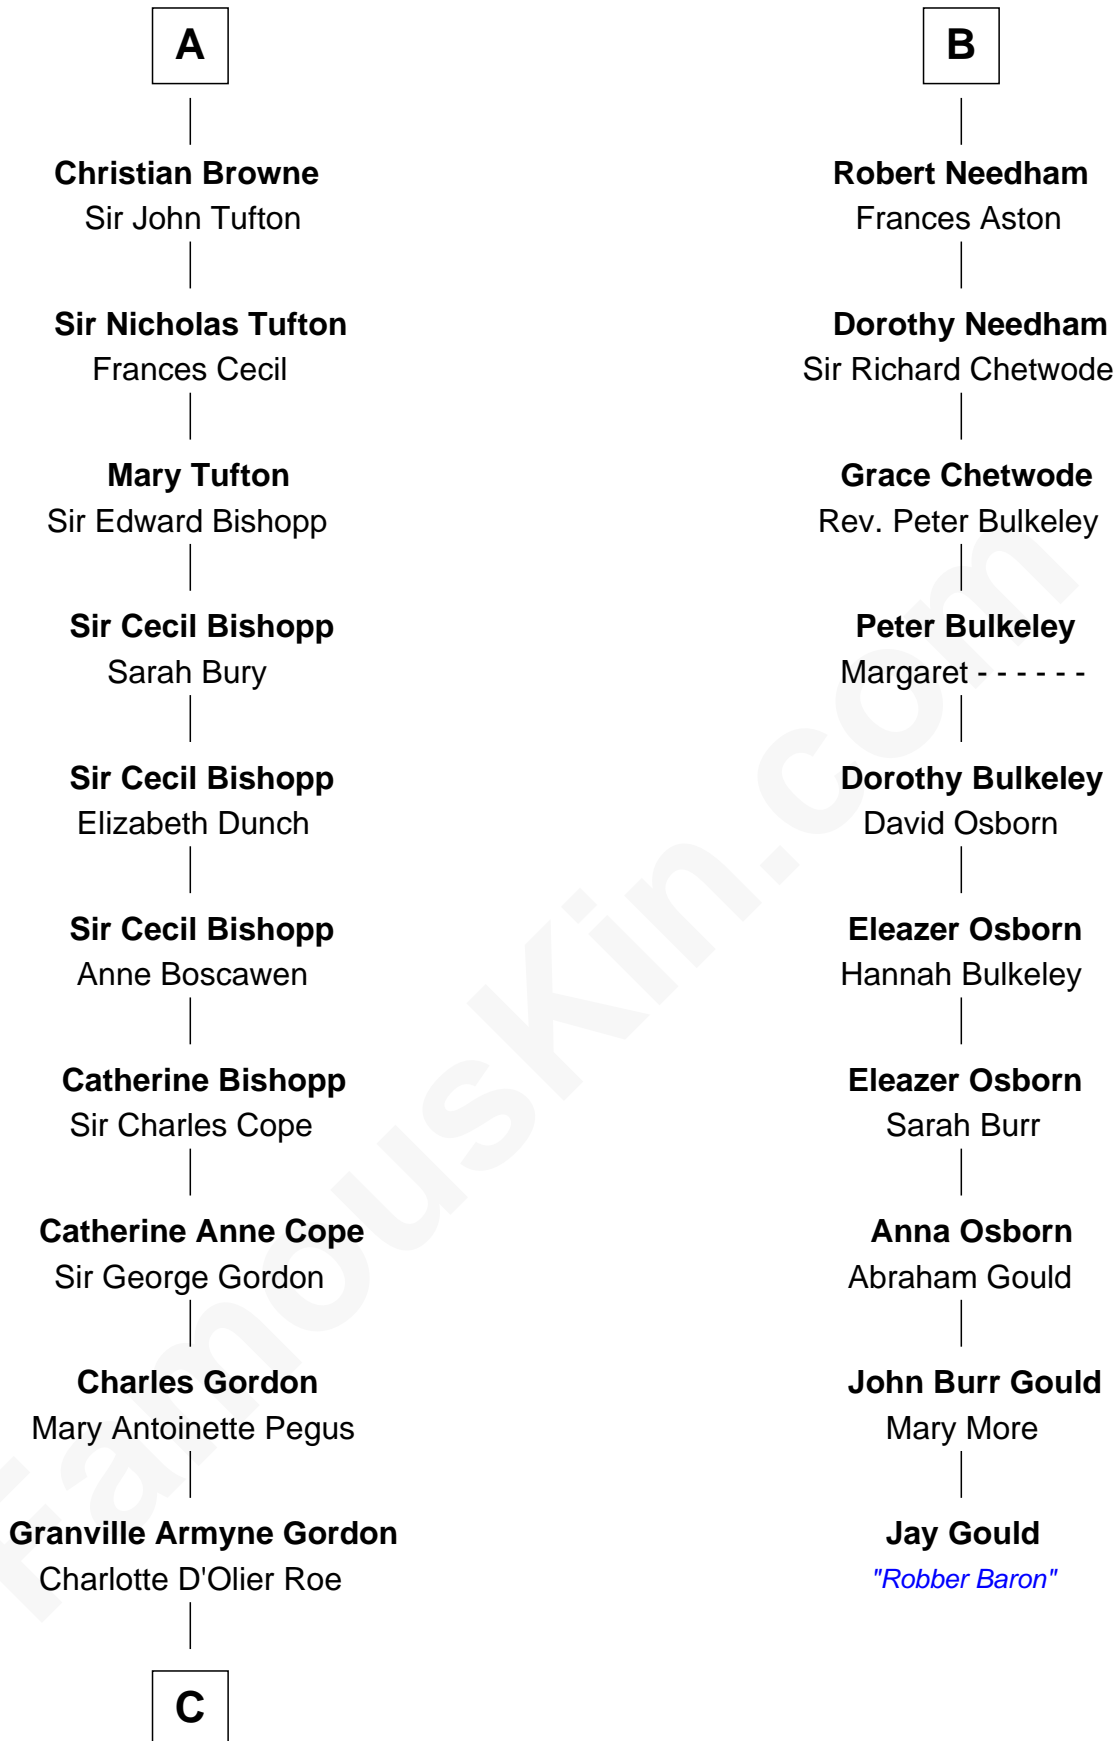

## Relationship Chart of

### Cara Delevingne

*Fashion Model and Movie Actress*

16th cousin 5 times removed of

### Jay Gould

*American Railroad "Robber Baron"*

**C**

**Armyne Evelyne Gordon**  
Sir Lionel Lawson Faudel-Phillips

**Anne Margaret Faudel-Phillips**  
John Vincent Sheffield

**Jane Armyne Sheffield**  
Sir Jocelyn Edward Greville Stevens