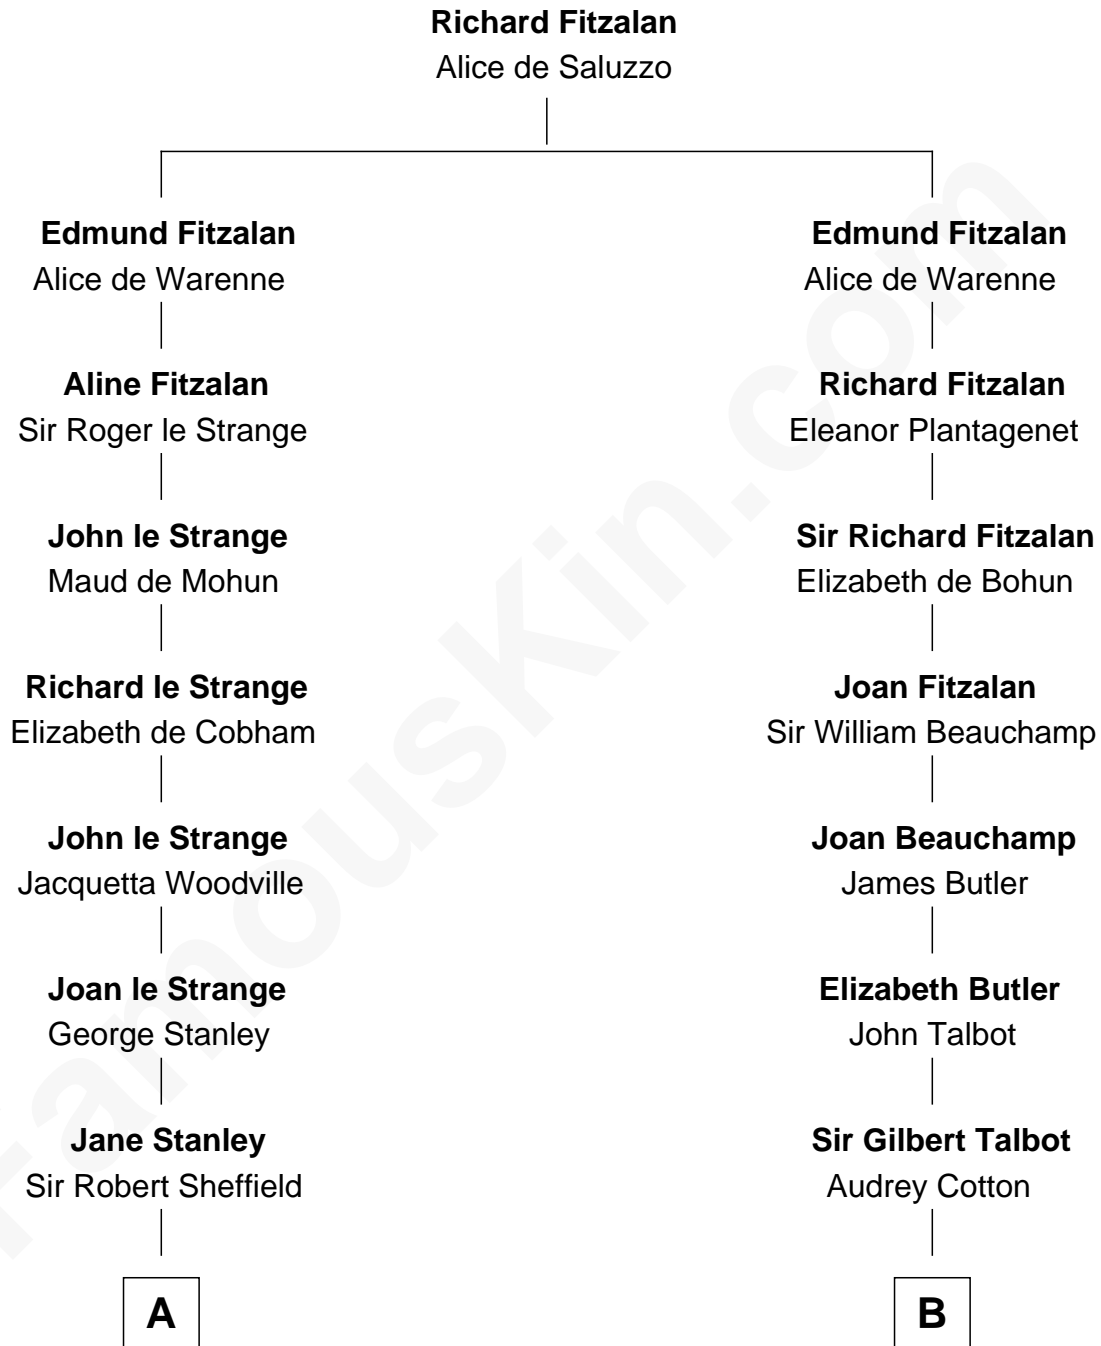

FamousKin.com

Relationship Chart of

Cara Delevingne

Fashion Model and Movie Actress

18th cousin 3 times removed of

Jay Gould

American Railroad "Robber Baron"

C

Sir Berkeley Digby George Sheffield

Julia Mary de Tuyll van Serooskerken

John Vincent Sheffield

Anne Margaret Faudel-Phillips

Jane Armyne Sheffield

Sir Jocelyn Edward Greville Stevens

Pandora Anne Stevens

Charles Hamar Delevingne

Cara Delevingne

Model and Actress

D

John Burr Gould

Mary More

Jay Gould

"Robber Baron"

FamousKin.com