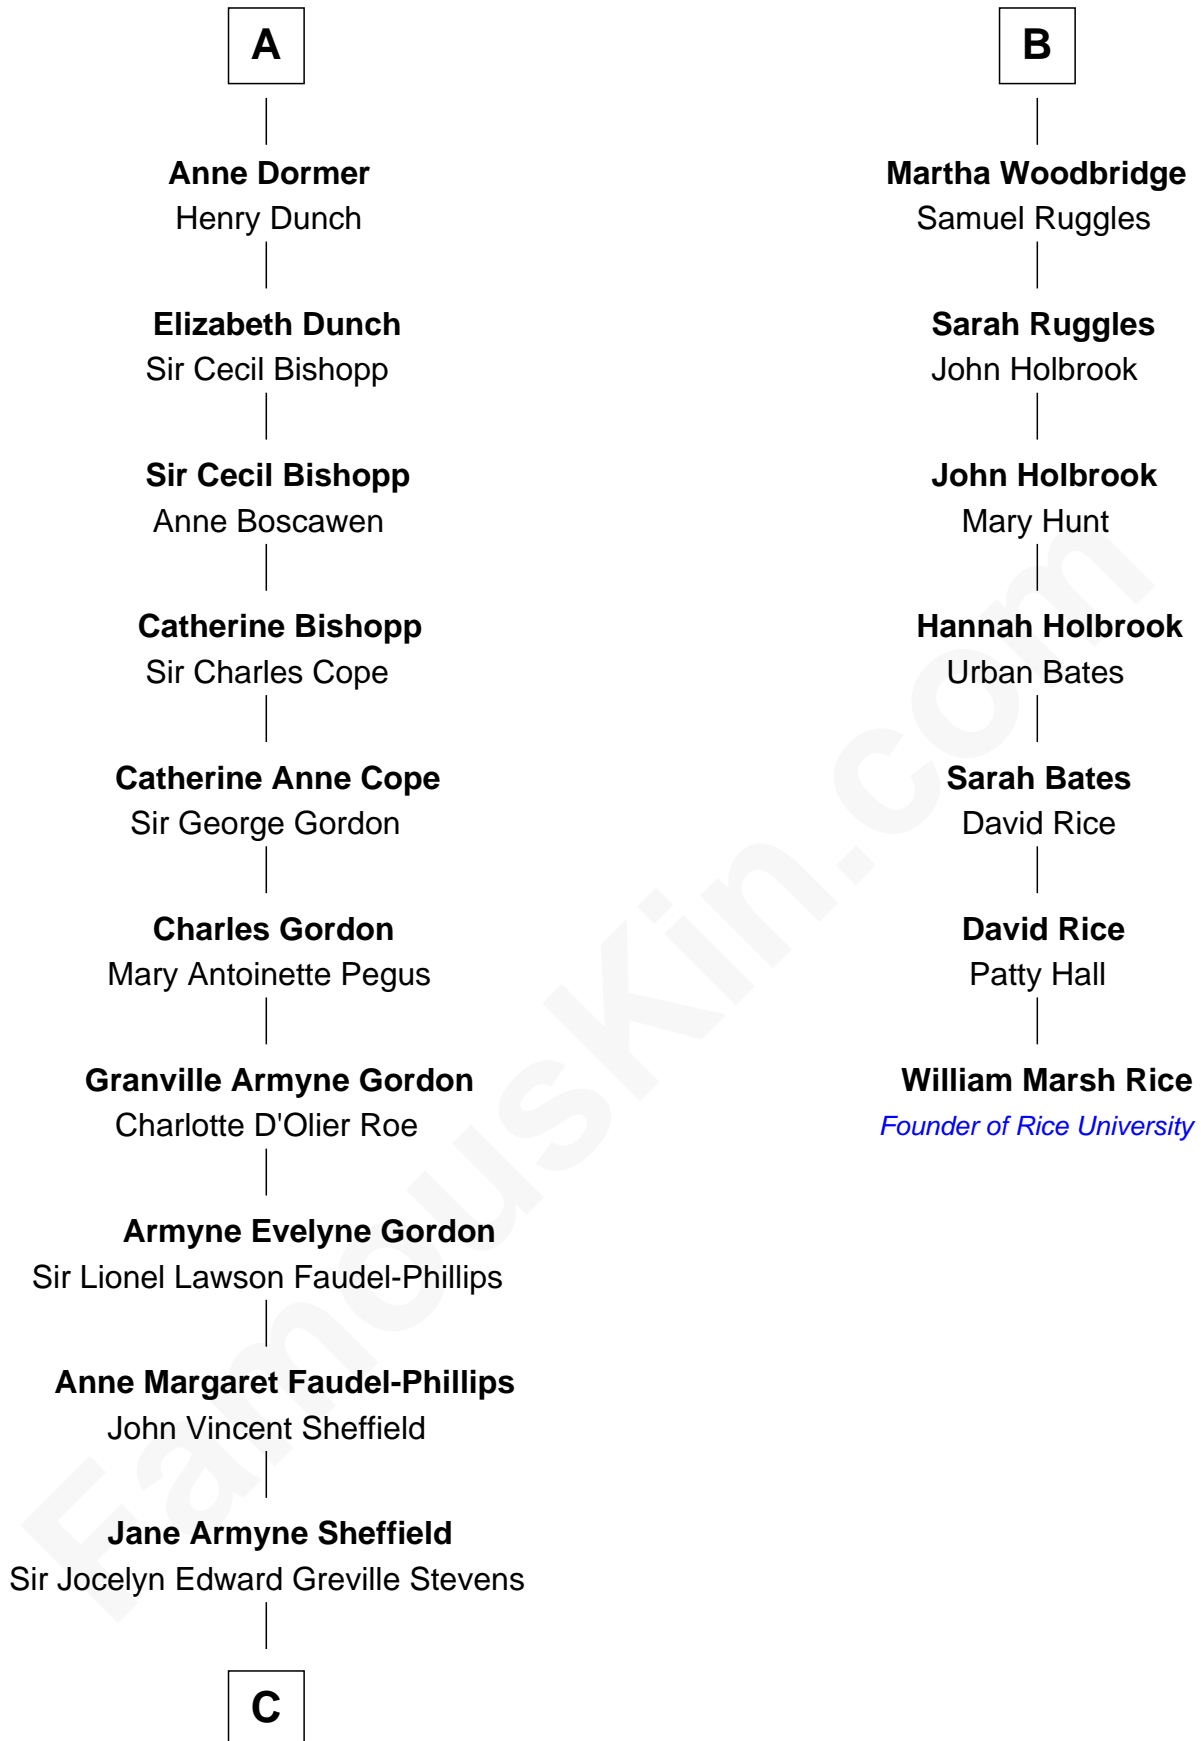

FamousKin.com

Relationship Chart of

Cara Delevingne

Fashion Model and Movie Actress

13th cousin 5 times removed of

William Marsh Rice
Founder of Rice University

John Brome
Beatrice Shirley

Nicholas Brome
Elizabeth Arundell

Alice Denton
Nicholas Purefoy

Edward Purefoy
Anne Fettiplace

Mary Purefoy
Thomas Thorne

Susanna Thorne
Roger Dudley

Gov. Thomas Dudley
Dorothy York

Mercy Dudley
Rev. John Woodbridge

B

Pandora Anne Stevens
Charles Hamar Delevingne