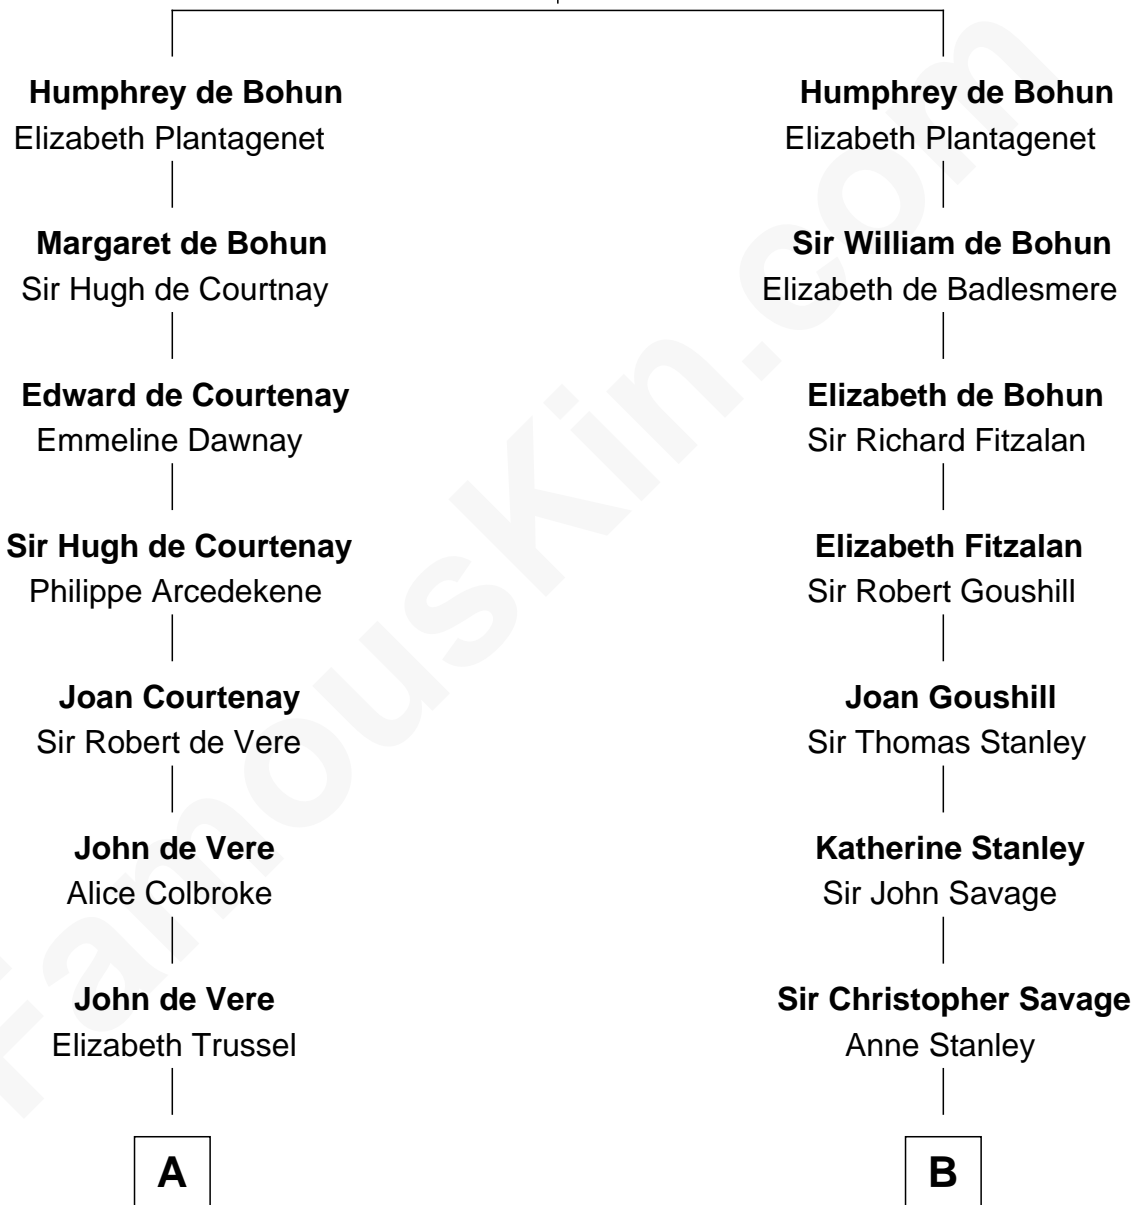

Humphrey de Bohun

Maud de Fiennes