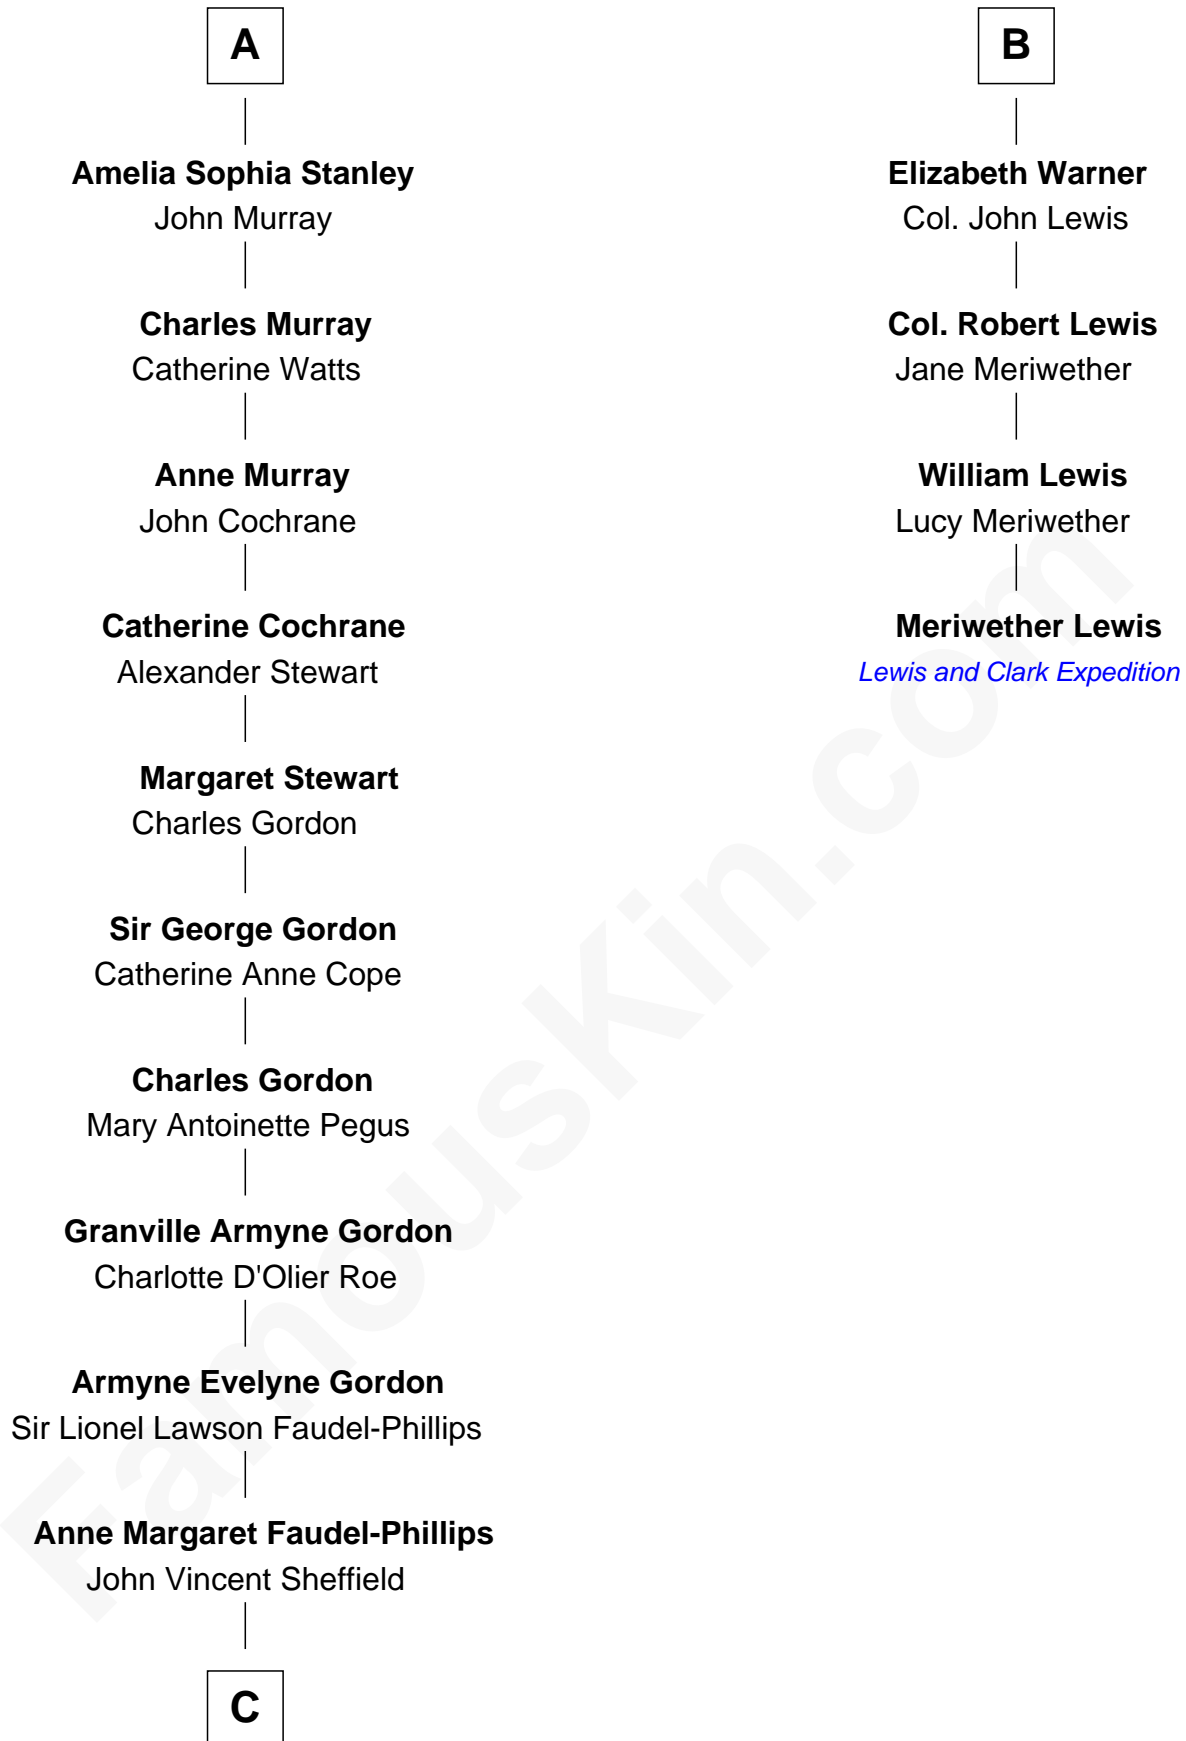

FamousKin.com

Relationship Chart of

Cara Delevingne

Fashion Model and Movie Actress

10th cousin 9 times removed of

Meriwether Lewis

Lewis and Clark Expedition

C

Jane Armyne Sheffield

Sir Jocelyn Edward Greville Stevens

Pandora Anne Stevens

Charles Hamar Delevingne

Cara Delevingne

Model and Actress

FamousKin.com