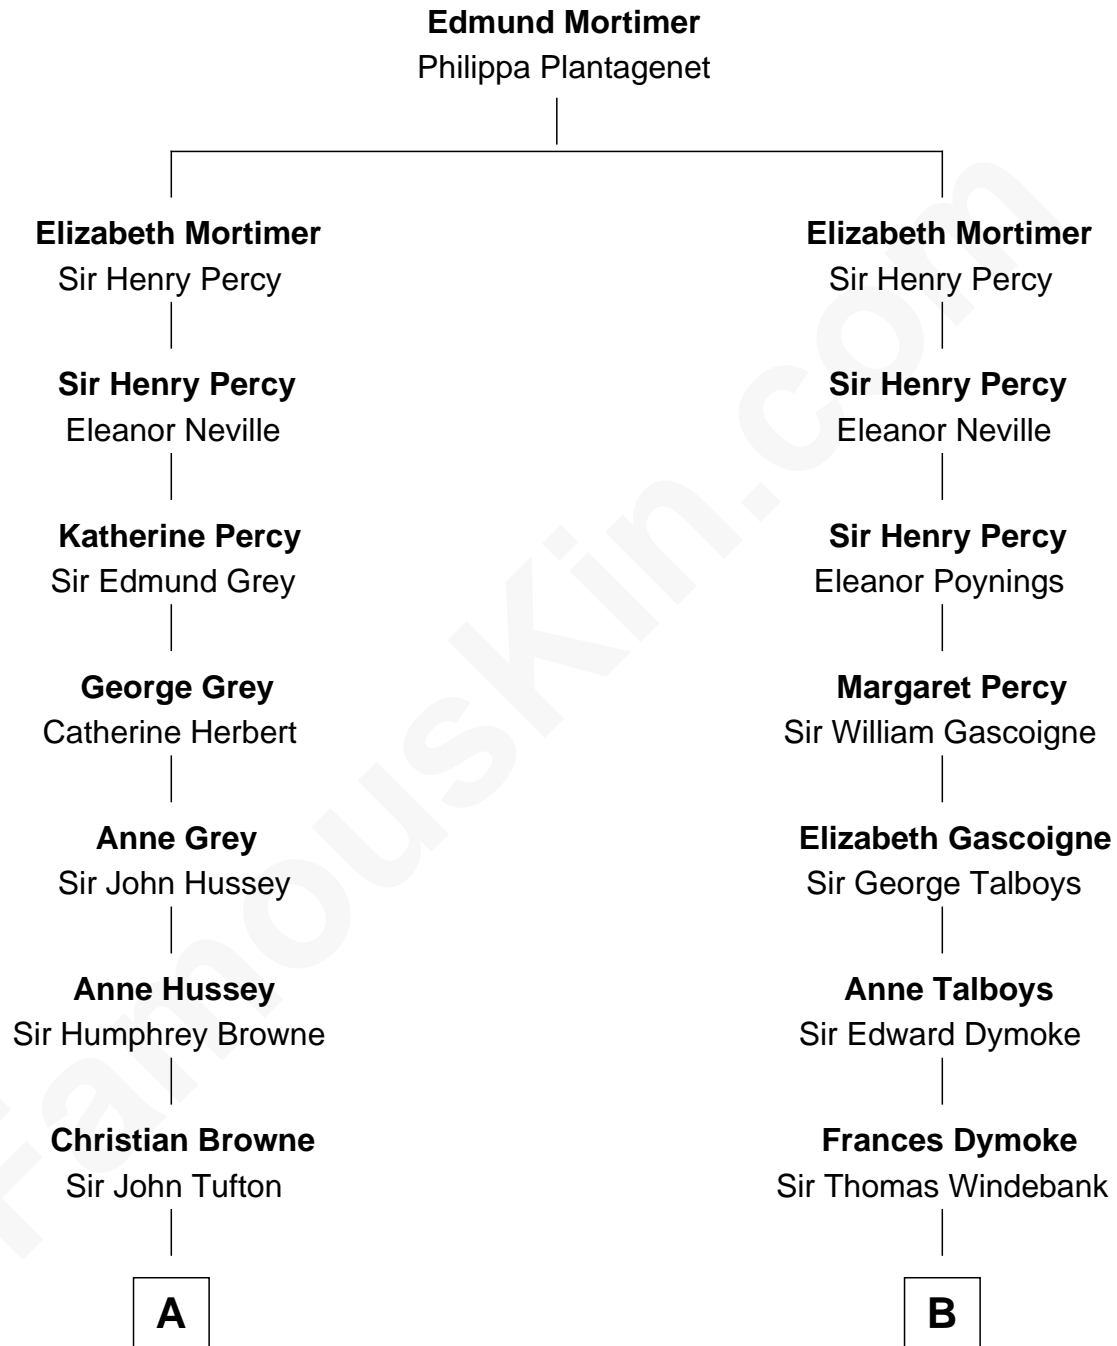

## Relationship Chart of

### Cara Delevingne

*Fashion Model and Movie Actress*

13th cousin 7 times removed of

### Meriwether Lewis

*Lewis and Clark Expedition*

**C**

—  
**Anne Margaret Faudel-Phillips**

John Vincent Sheffield

—  
**Jane Armyne Sheffield**

Sir Jocelyn Edward Greville Stevens

—  
**Pandora Anne Stevens**