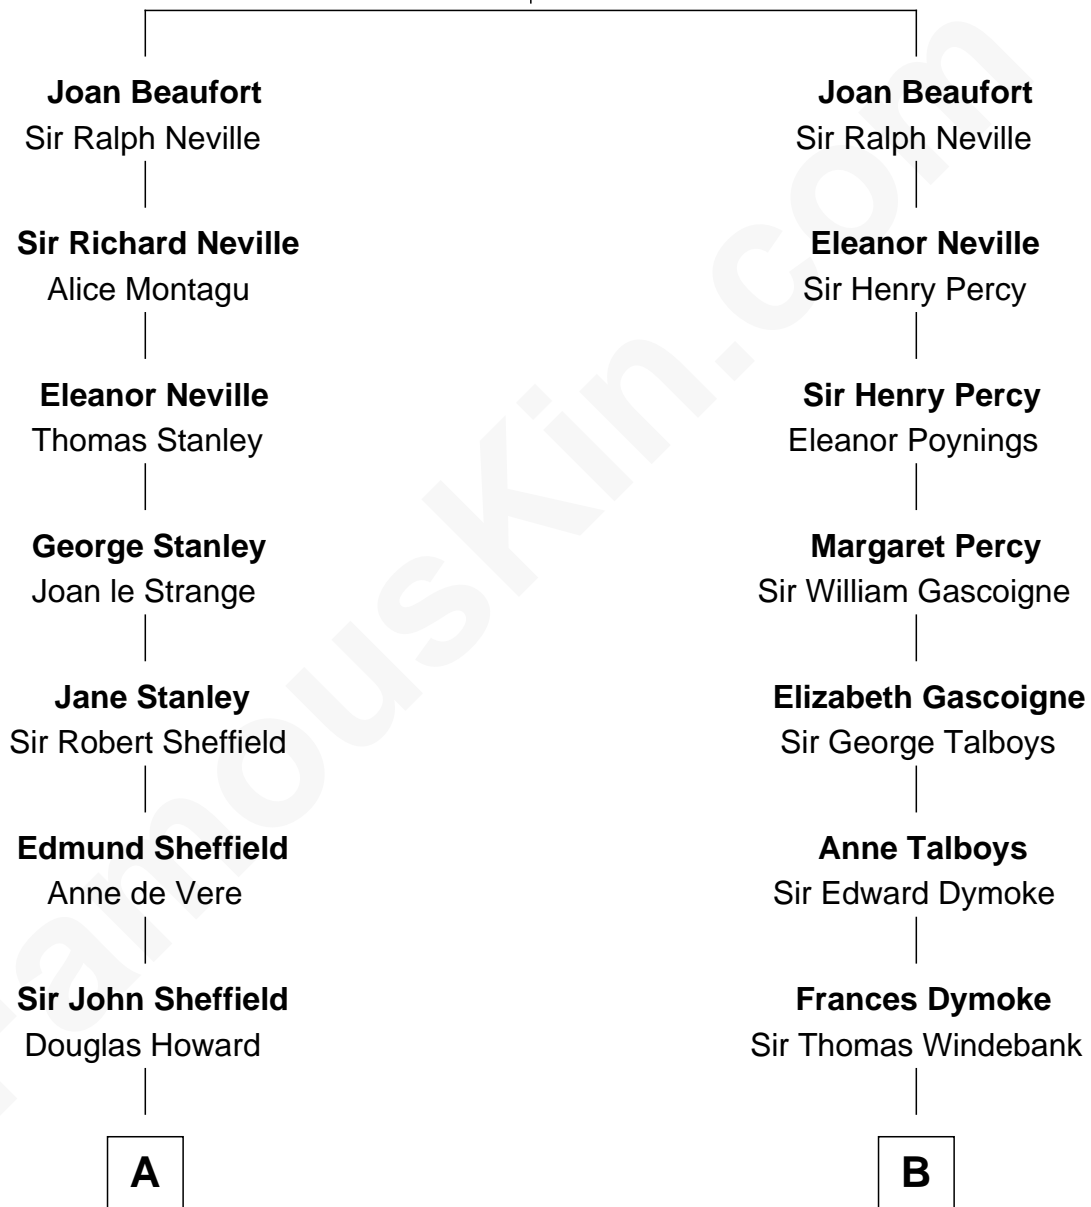

## Relationship Chart of

### Cara Delevingne

*Fashion Model and Movie Actress*

13th cousin 6 times removed of

### Meriwether Lewis

*Lewis and Clark Expedition*

**John of Gaunt**  
Katherine Roet

**C**

—  
**Jane Armyne Sheffield**

Sir Jocelyn Edward Greville Stevens

—  
**Pandora Anne Stevens**

Charles Hamar Delevingne