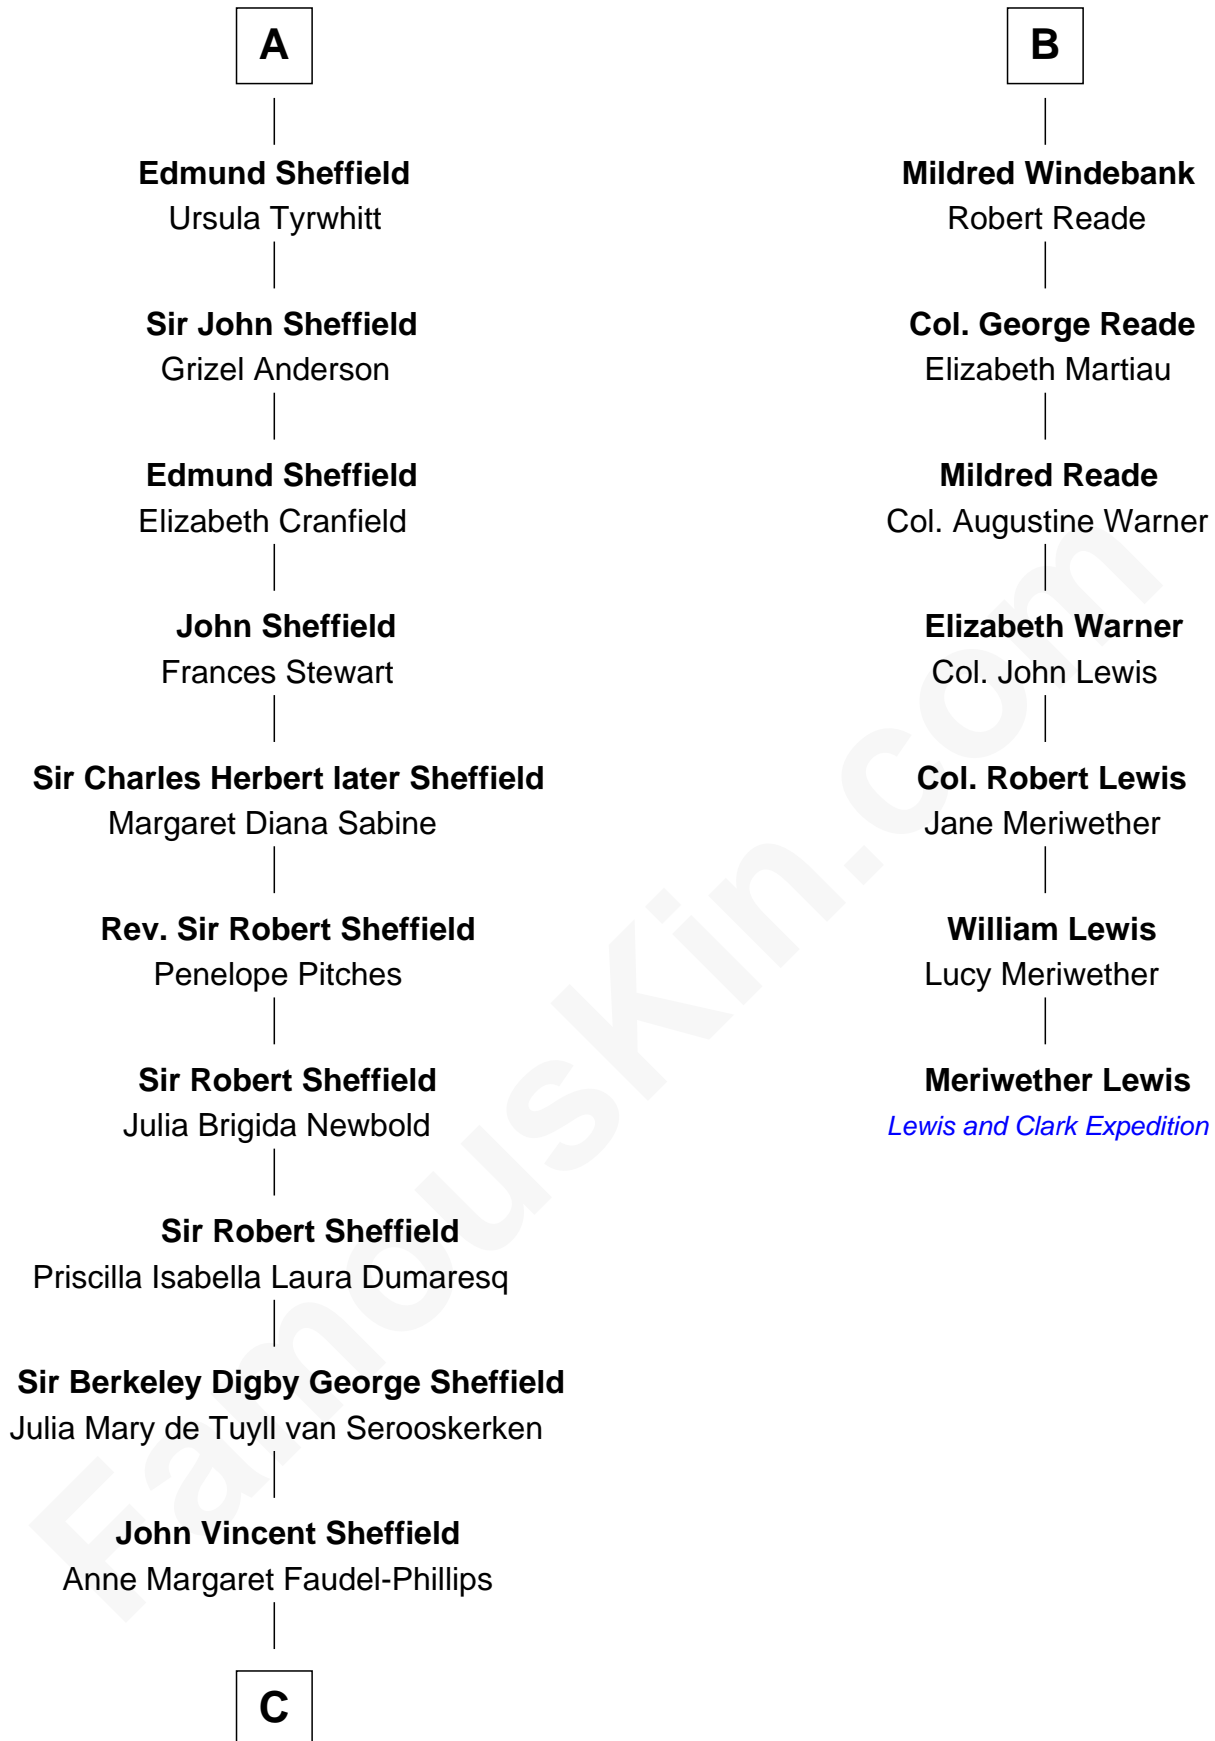

## Relationship Chart of

### Cara Delevingne

*Fashion Model and Movie Actress*

13th cousin 6 times removed of

### Meriwether Lewis

*Lewis and Clark Expedition*

**John of Gaunt**  
Katherine Roet

**C**

—  
**Jane Armyne Sheffield**

Sir Jocelyn Edward Greville Stevens

—  
**Pandora Anne Stevens**

Charles Hamar Delevingne