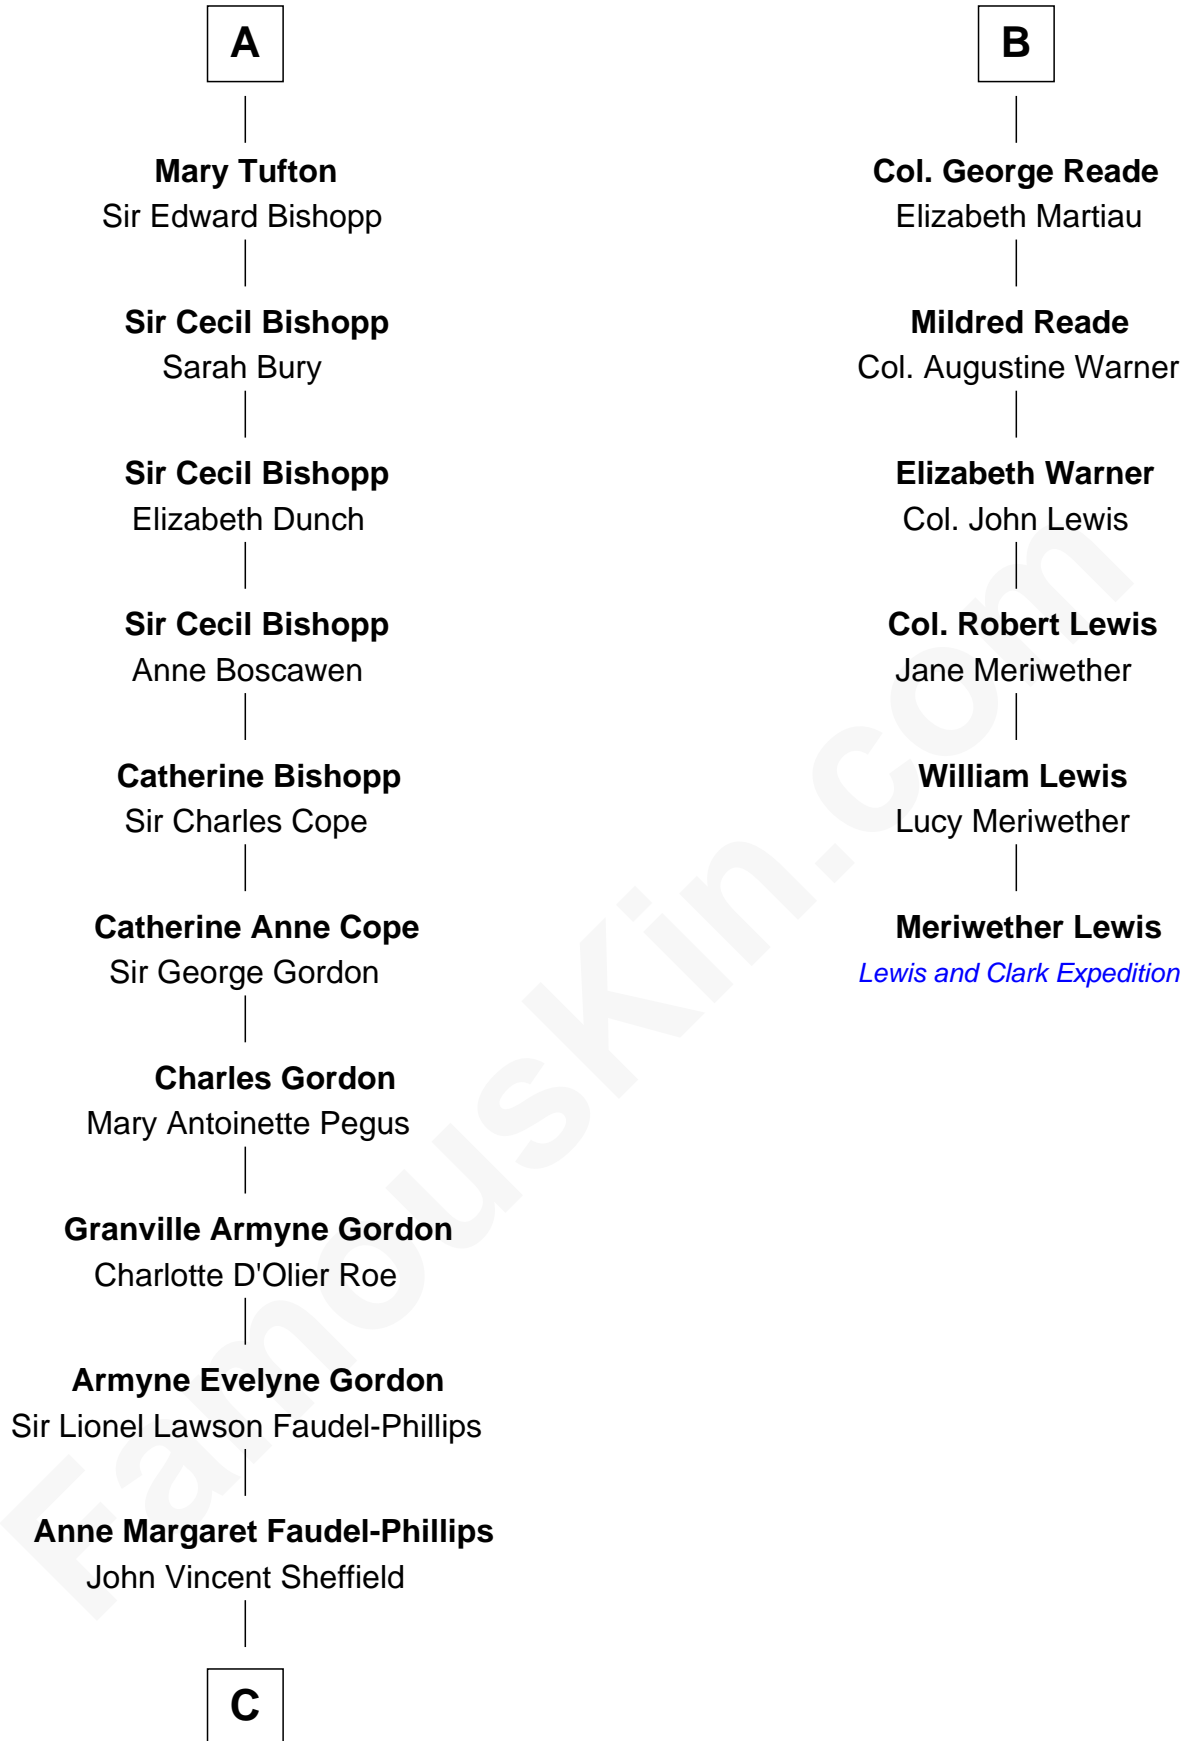

FamousKin.com

Relationship Chart of

Cara Delevingne

Fashion Model and Movie Actress

12th cousin 7 times removed of

Meriwether Lewis

Lewis and Clark Expedition

C

—
Jane Armyne Sheffield

Sir Jocelyn Edward Greville Stevens

—
Pandora Anne Stevens

Charles Hamar Delevingne

—
Cara Delevingne

Model and Actress

FamousKin.com