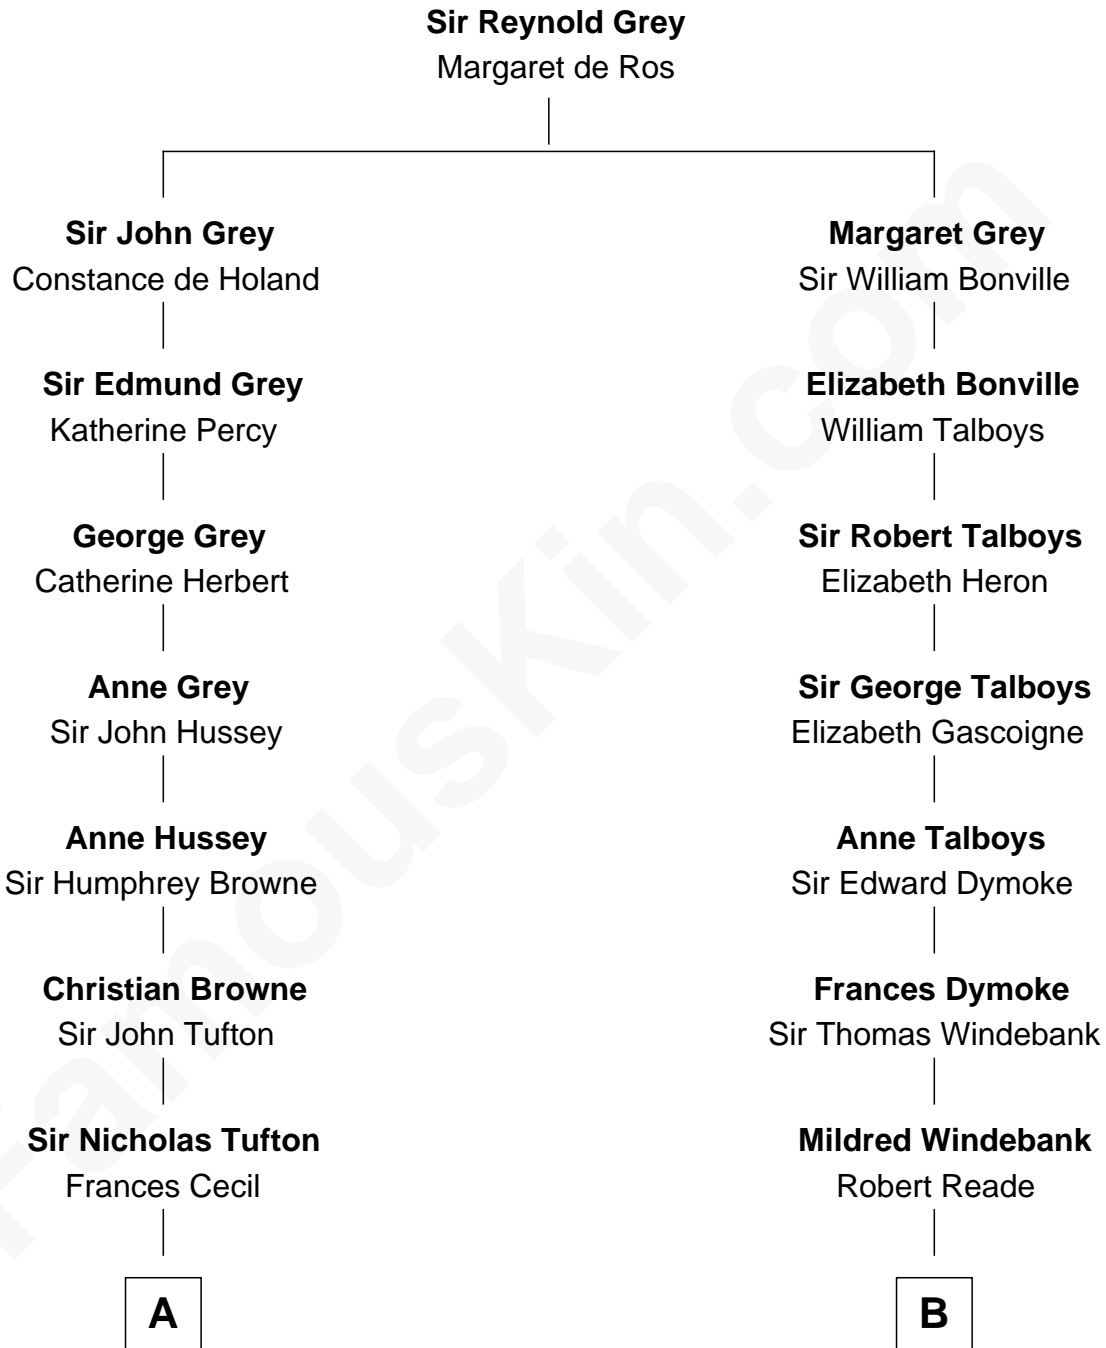

FamousKin.com

Relationship Chart of

Cara Delevingne

Fashion Model and Movie Actress

12th cousin 7 times removed of

Meriwether Lewis

Lewis and Clark Expedition

C

—
Jane Armyne Sheffield

Sir Jocelyn Edward Greville Stevens

—
Pandora Anne Stevens

Charles Hamar Delevingne

—
Cara Delevingne

Model and Actress

FamousKin.com