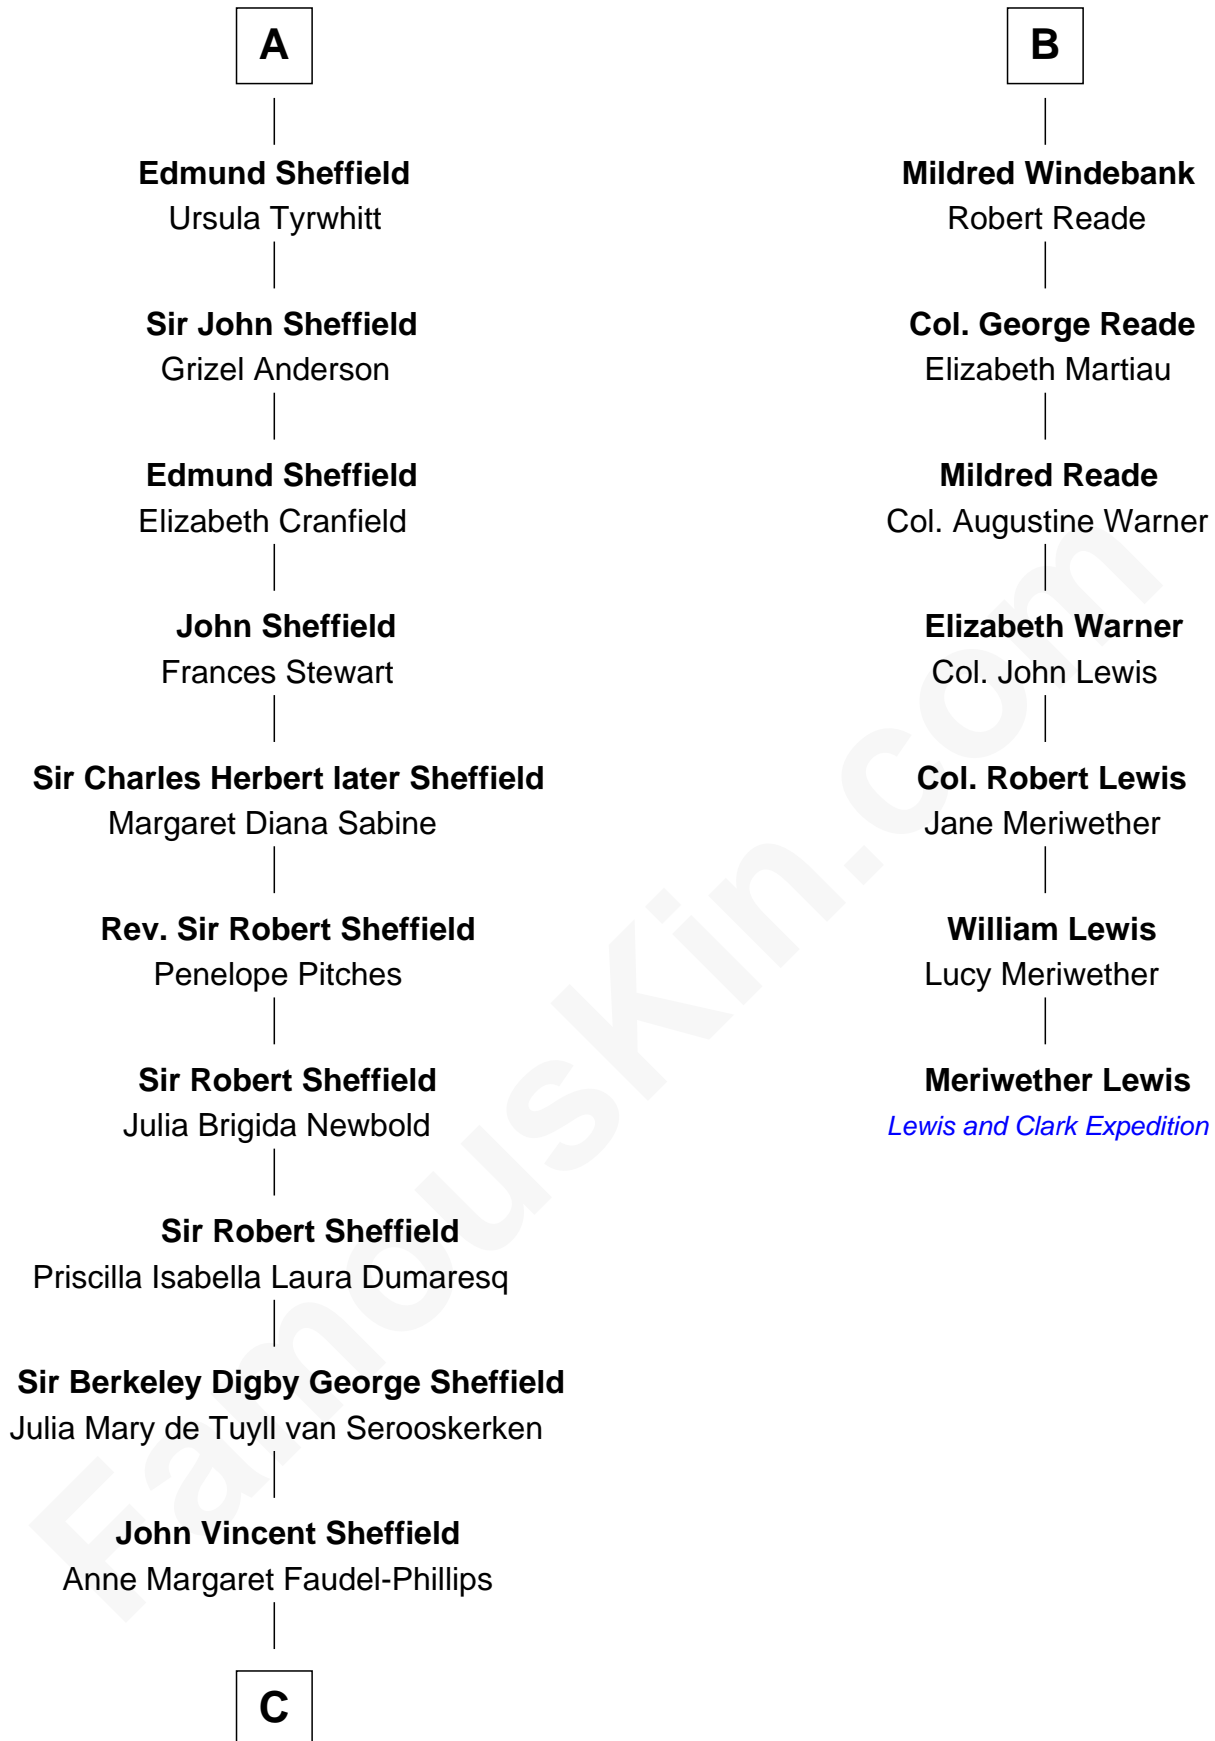

FamousKin.com

Relationship Chart of

Cara Delevingne

Fashion Model and Movie Actress

13th cousin 6 times removed of

Meriwether Lewis

Lewis and Clark Expedition

Sir John de Neville

Maude de Percy

C

—
Jane Armyne Sheffield

Sir Jocelyn Edward Greville Stevens

—
Pandora Anne Stevens

Charles Hamar Delevingne

—
Cara Delevingne

Model and Actress