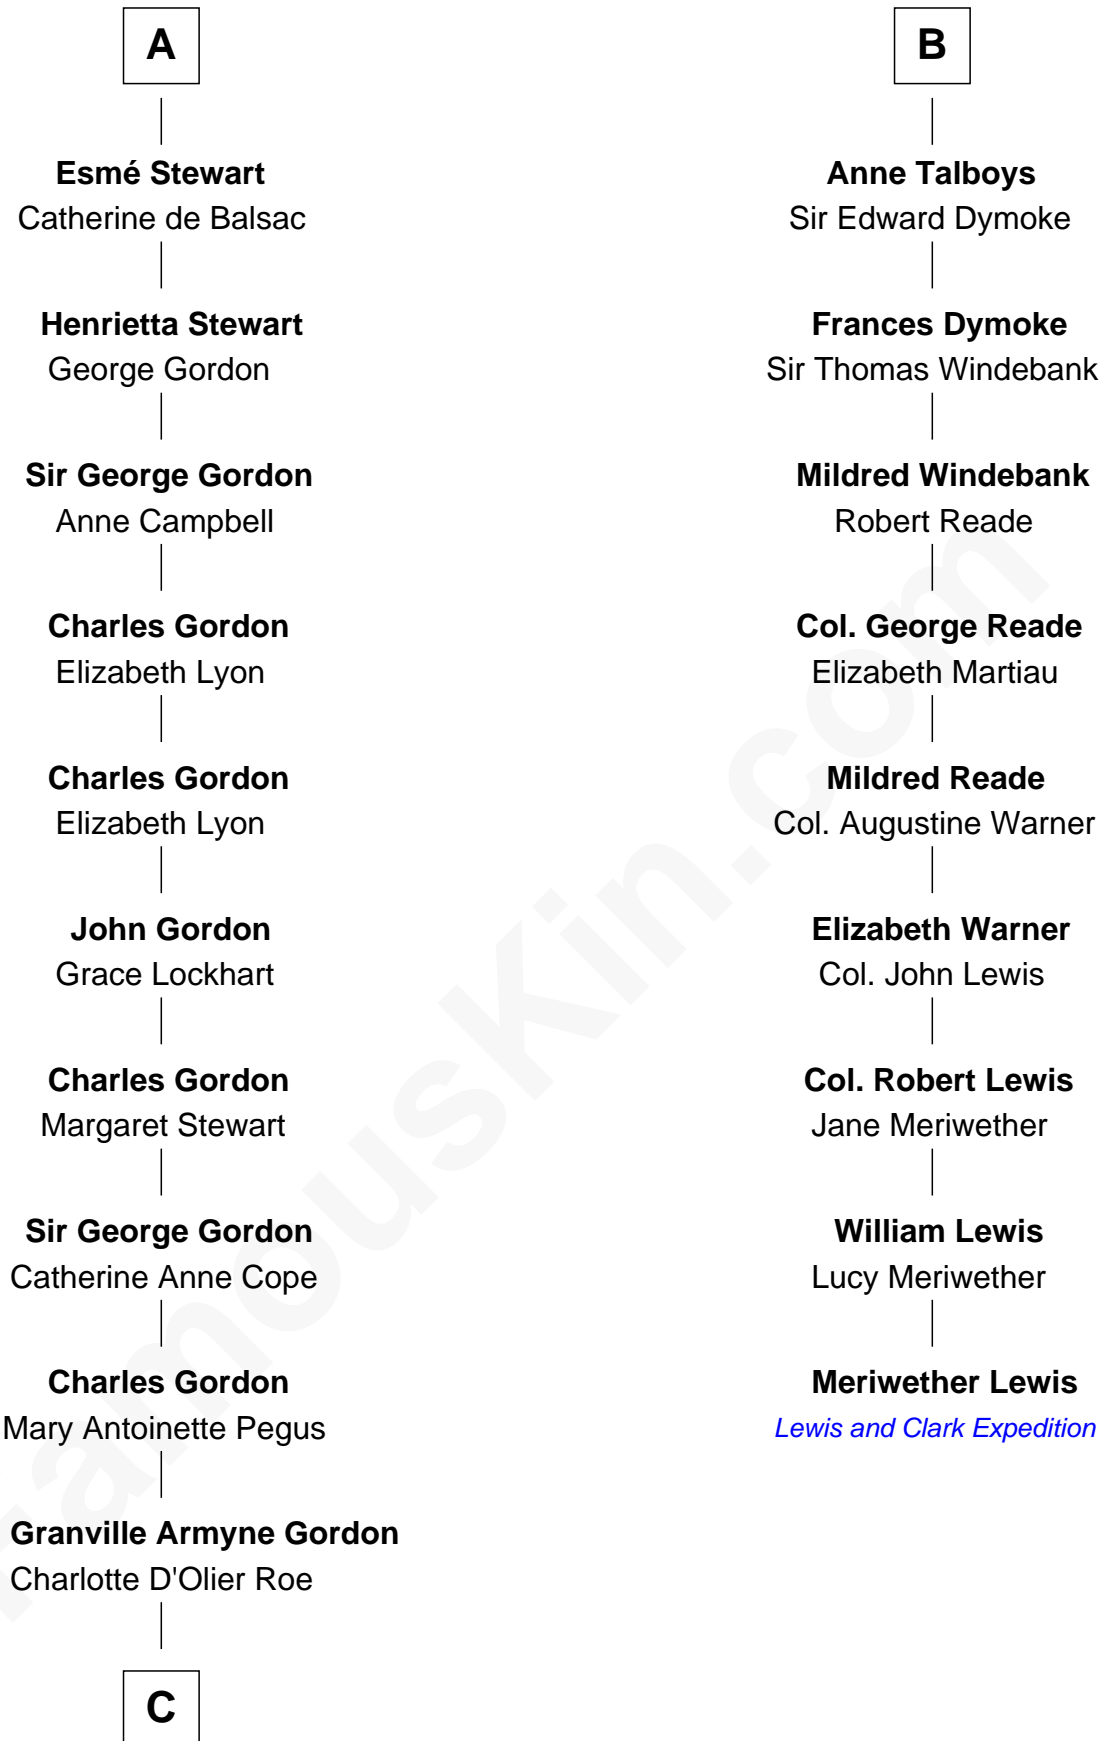

FamousKin.com

Relationship Chart of

Cara Delevingne

Fashion Model and Movie Actress

15th cousin 6 times removed of

Meriwether Lewis

Lewis and Clark Expedition

Sir Robert de Holland

Maude la Zouche

C

—
Armyne Evelyne Gordon

Sir Lionel Lawson Faudel-Phillips

—
Anne Margaret Faudel-Phillips

John Vincent Sheffield

—
Jane Armyne Sheffield

Sir Jocelyn Edward Greville Stevens