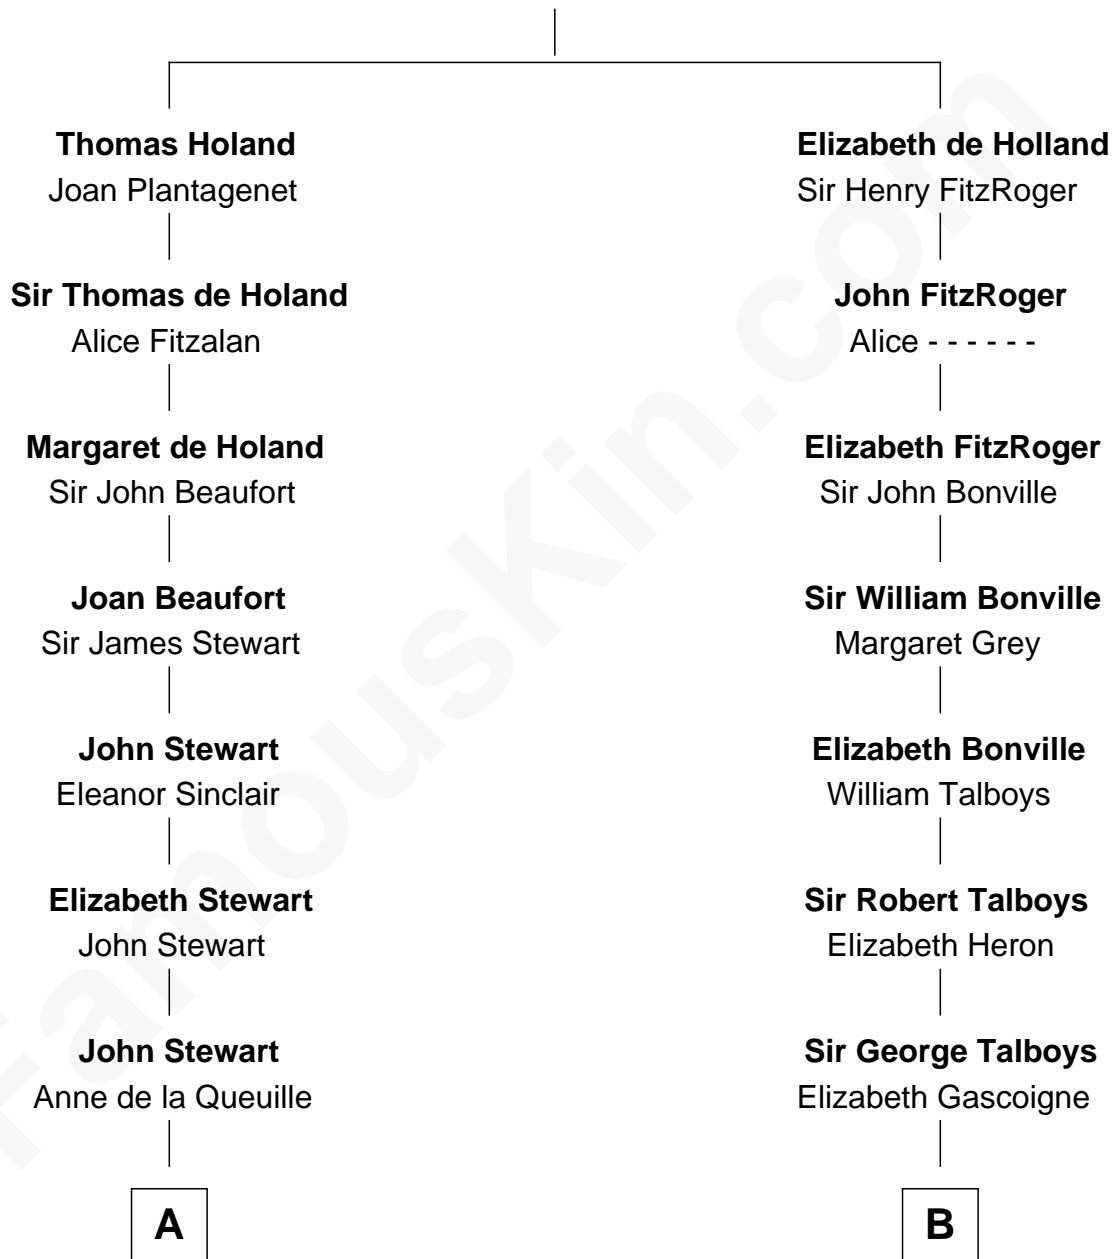

FamousKin.com

Relationship Chart of

Cara Delevingne

Fashion Model and Movie Actress

15th cousin 6 times removed of

Meriwether Lewis

Lewis and Clark Expedition

Sir Robert de Holland

Maude la Zouche

C

—
Armyne Evelyne Gordon

Sir Lionel Lawson Faudel-Phillips

—
Anne Margaret Faudel-Phillips

John Vincent Sheffield

—
Jane Armyne Sheffield

Sir Jocelyn Edward Greville Stevens