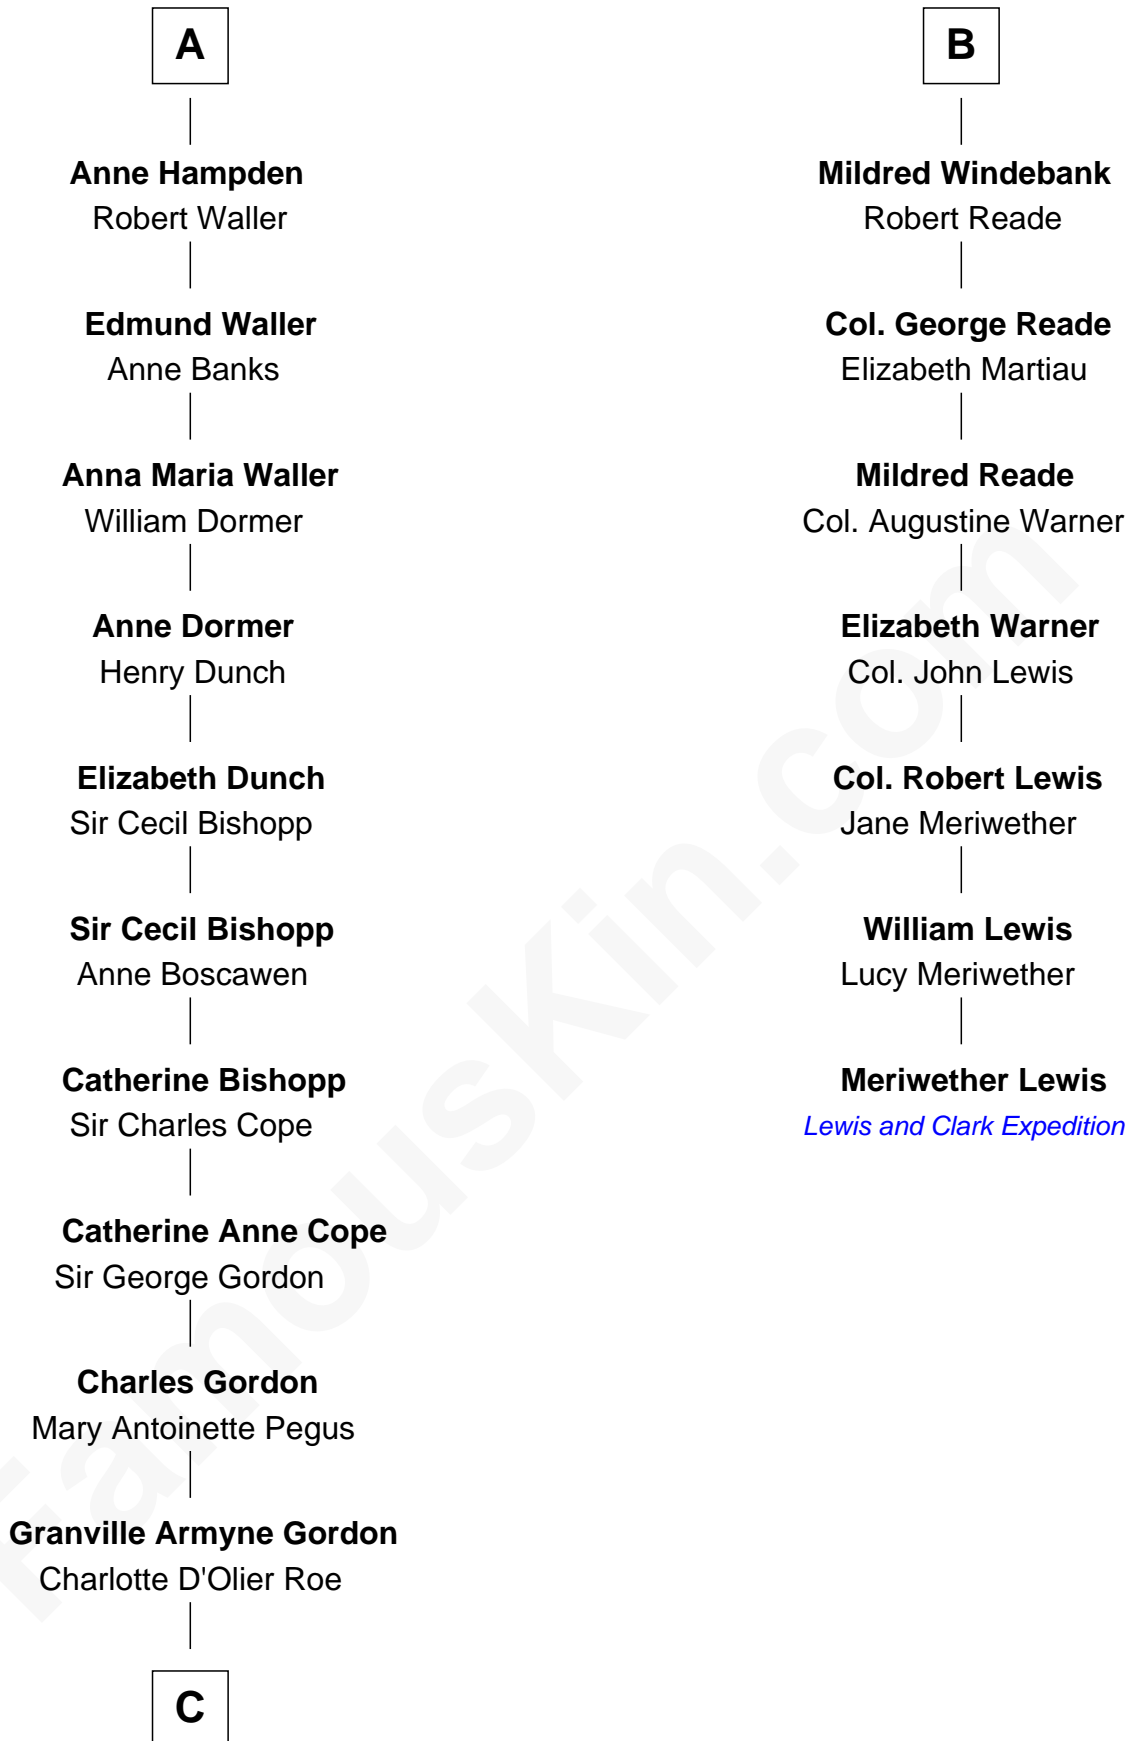

FamousKin.com

Relationship Chart of

Cara Delevingne

Fashion Model and Movie Actress

13th cousin 8 times removed of

Meriwether Lewis

Lewis and Clark Expedition

John de Welles

Sir Robert Dymoke

Ann Sparrow

Sir Edward Dymoke

Anne Talboys

Frances Dymoke

Sir Thomas Windebank

B

C