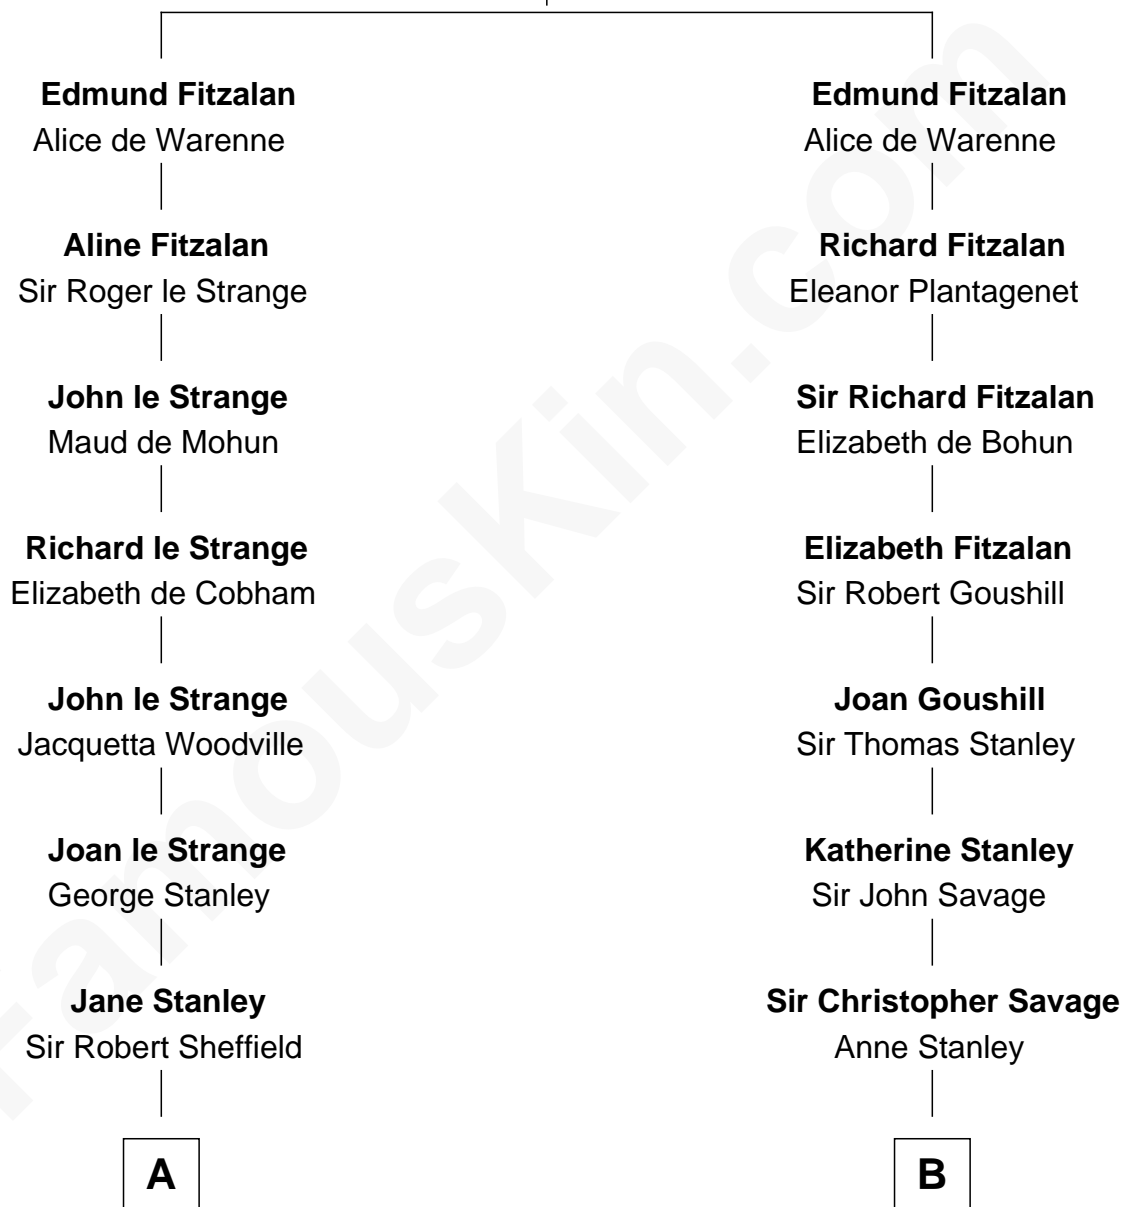

FamousKin.com

Relationship Chart of

Cara Delevingne

Fashion Model and Movie Actress

16th cousin 5 times removed of

Meriwether Lewis

Lewis and Clark Expedition

Richard Fitzalan

Alice de Saluzzo

C

Sir Berkeley Digby George Sheffield

Julia Mary de Tuyll van Serooskerken

John Vincent Sheffield

Anne Margaret Faudel-Phillips

Jane Armyne Sheffield

Sir Jocelyn Edward Greville Stevens