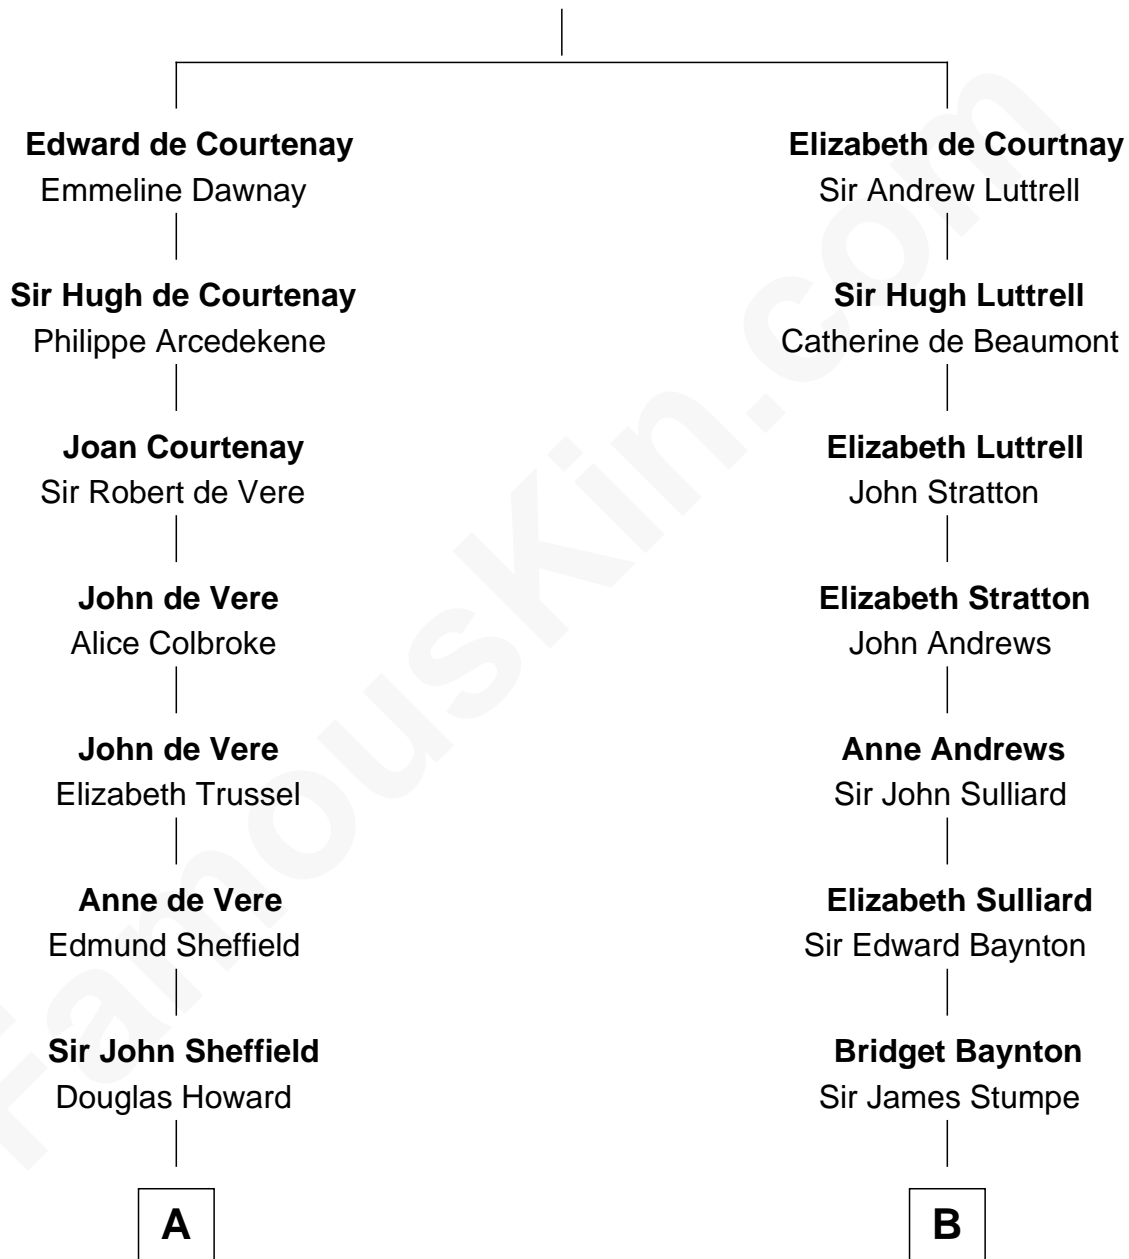

FamousKin.com

Relationship Chart of

Cara Delevingne

Fashion Model and Movie Actress

19th cousin 2 times removed of

Sarah Ferguson
Duchess of York

Sir Hugh de Courtnay
Margaret de Bohun

C

Jane Armyne Sheffield

Sir Jocelyn Edward Greville Stevens

Pandora Anne Stevens

Charles Hamar Delevingne

Cara Delevingne

Model and Actress

D

Louisa Jane Hamilton

William Henry Walter Montagu-Douglas-Scott

Herbert Andrew Montagu-Douglas-Scott

Marie Josephine Edwards

Marian Louisa Montagu-Douglas-Scott

Andrew Henry Ferguson

Ronald Ivor Ferguson

Susan Mary Wright

Sarah Ferguson

Duchess of York