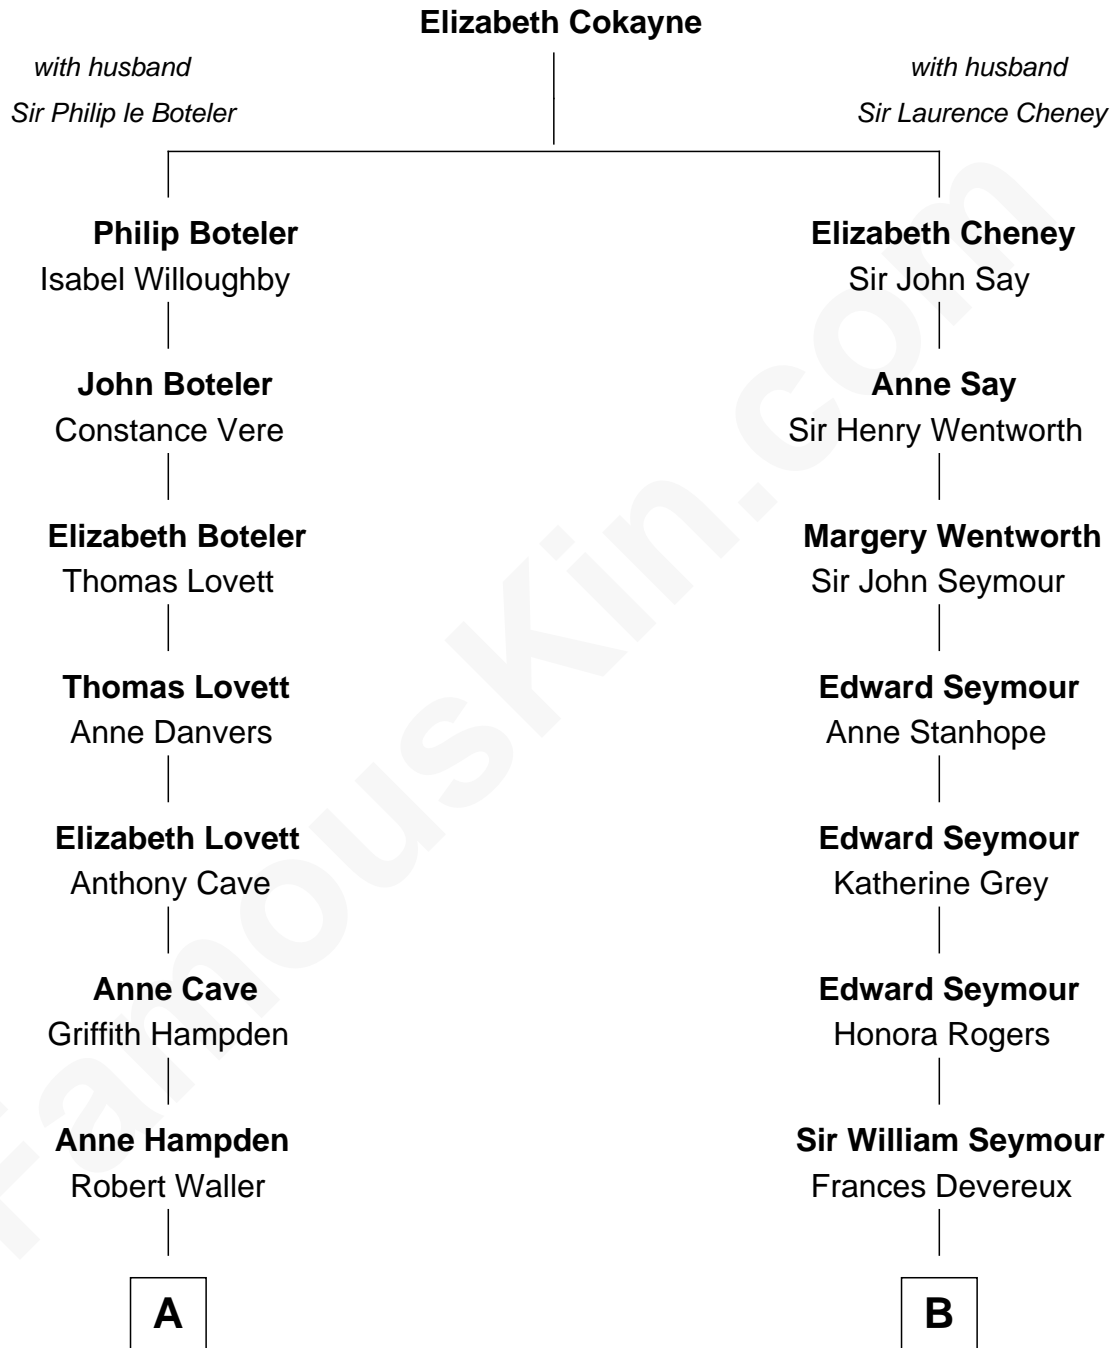

FamousKin.com

Relationship Chart of

Cara Delevingne

Fashion Model and Movie Actress

18th cousin 2 times removed of

Sarah Ferguson
Duchess of York

C

Anne Margaret Faudel-Phillips

John Vincent Sheffield

Jane Armyne Sheffield

Sir Jocelyn Edward Greville Stevens

Pandora Anne Stevens

Charles Hamar Delevingne

Cara Delevingne

Model and Actress

D