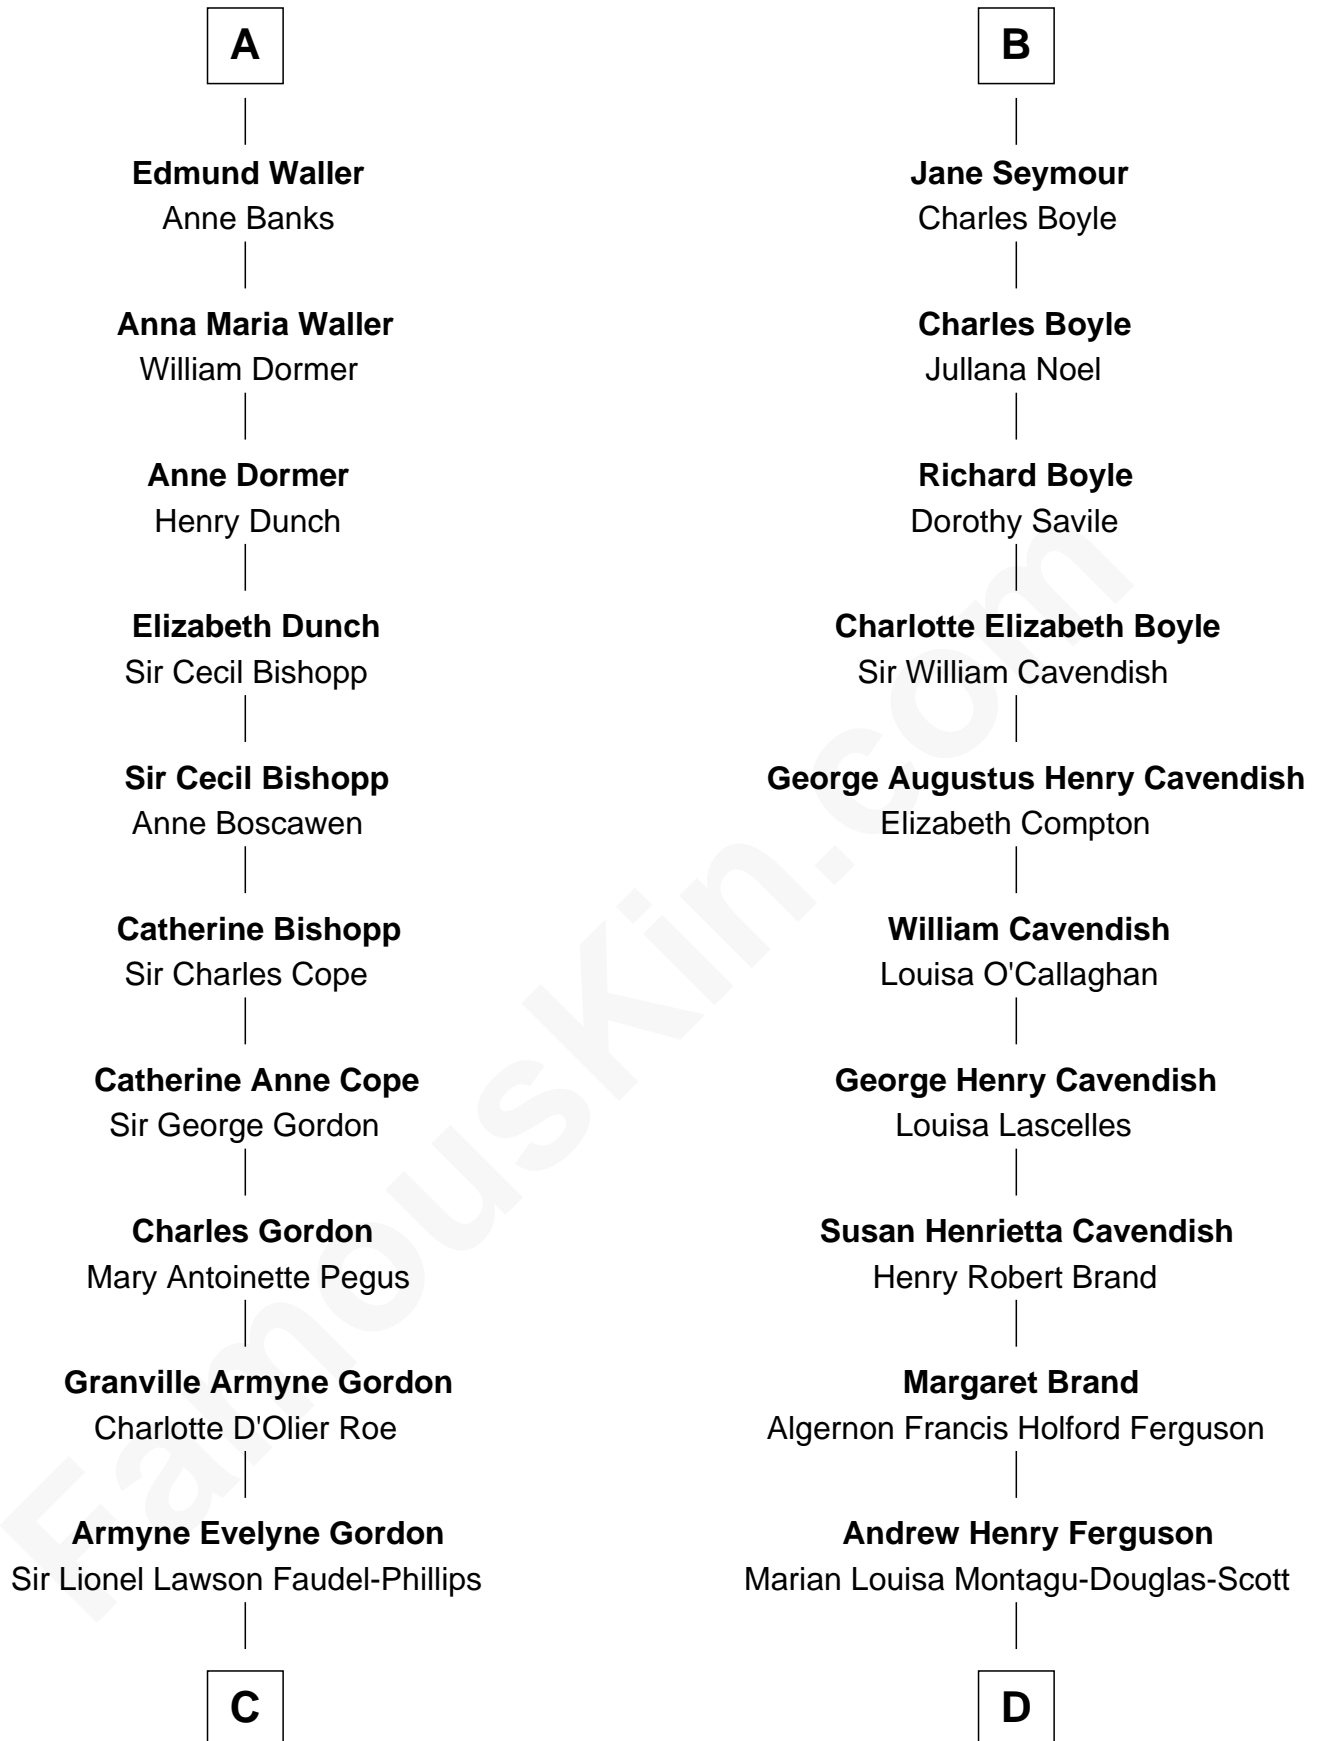

FamousKin.com

Relationship Chart of

Cara Delevingne

Fashion Model and Movie Actress

18th cousin 2 times removed of

Sarah Ferguson
Duchess of York

C

Anne Margaret Faudel-Phillips

John Vincent Sheffield

Jane Armyne Sheffield

Sir Jocelyn Edward Greville Stevens

Pandora Anne Stevens

Charles Hamar Delevingne

Cara Delevingne

Model and Actress

D