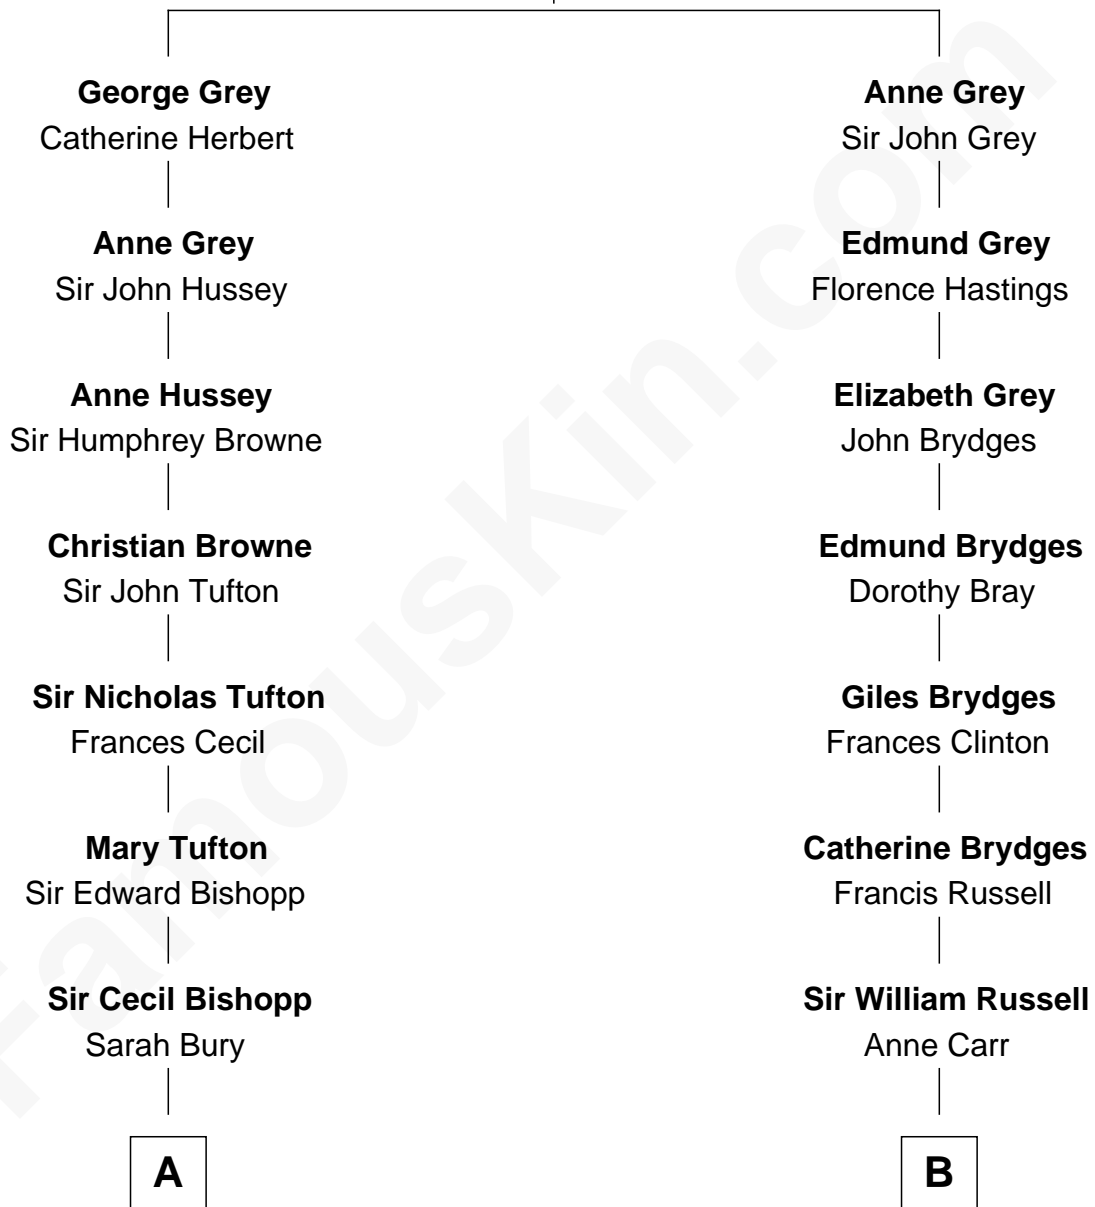

FamousKin.com Relationship Chart of

Cara Delevingne

Fashion Model and Movie Actress

17th cousin of

Sarah Ferguson

Duchess of York

Sir Edmund Grey

Katherine Percy

Cara Delevingne photo by [Gage Skidmore](#) (CC BY-SA 2.0)

Sarah Ferguson photo by [Norbert Aepli](#) (CC BY 3.0)