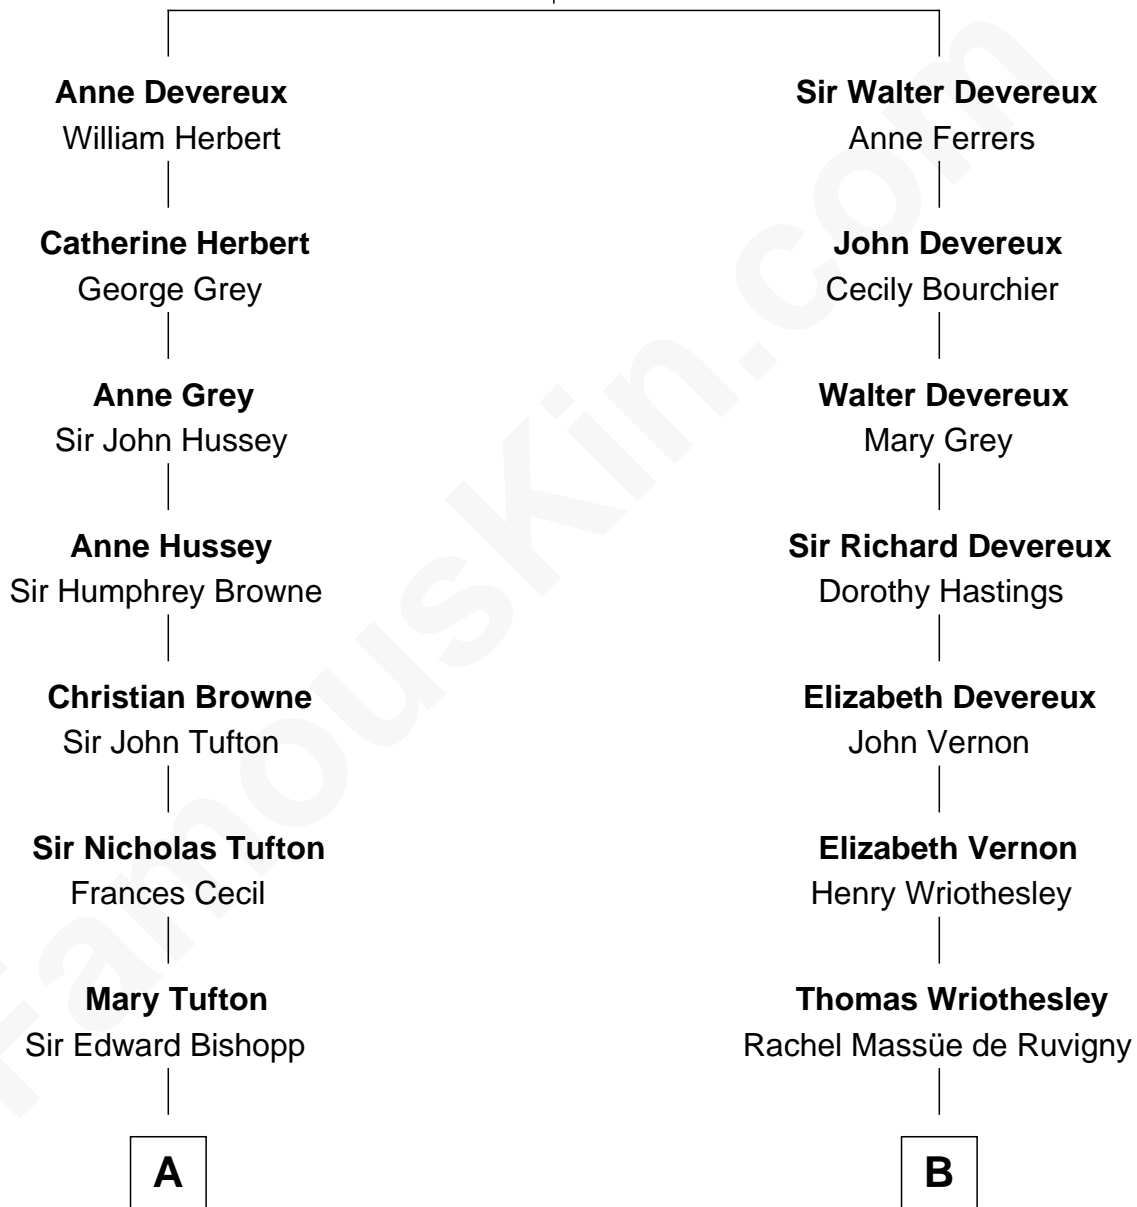

FamousKin.com

Relationship Chart of

Cara Delevingne

Fashion Model and Movie Actress

17th cousin 1 time removed of

Sarah Ferguson
Duchess of York

Sir Walter Devereux
Elizabeth Merbery

Pandora Anne Stevens
Charles Hamar Delevingne

Cara Delevingne
Model and Actress

FamousKin.com