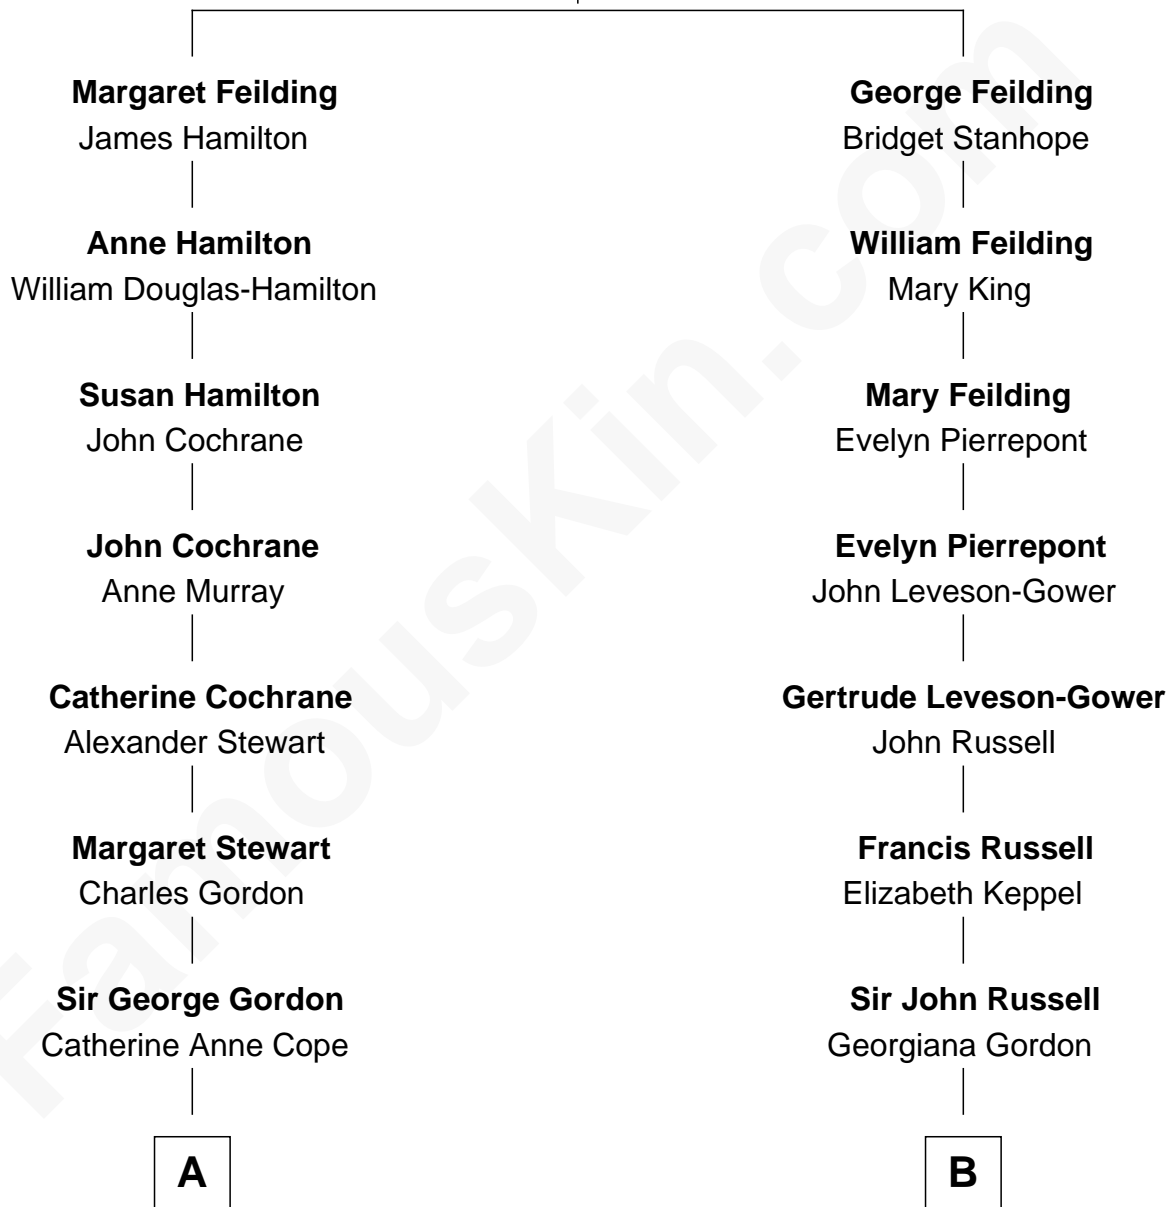

FamousKin.com

Relationship Chart of

Cara Delevingne

Fashion Model and Movie Actress

12th cousin 1 time removed of

Sarah Ferguson
Duchess of York

William Feilding
Susan Villiers

A

Charles Gordon
Mary Antoinette Pegus

Granville Armyne Gordon
Charlotte D'Olier Roe

Armyne Evelyne Gordon
Sir Lionel Lawson Faudel-Phillips

Anne Margaret Faudel-Phillips
John Vincent Sheffield

Jane Armyne Sheffield
Sir Jocelyn Edward Greville Stevens