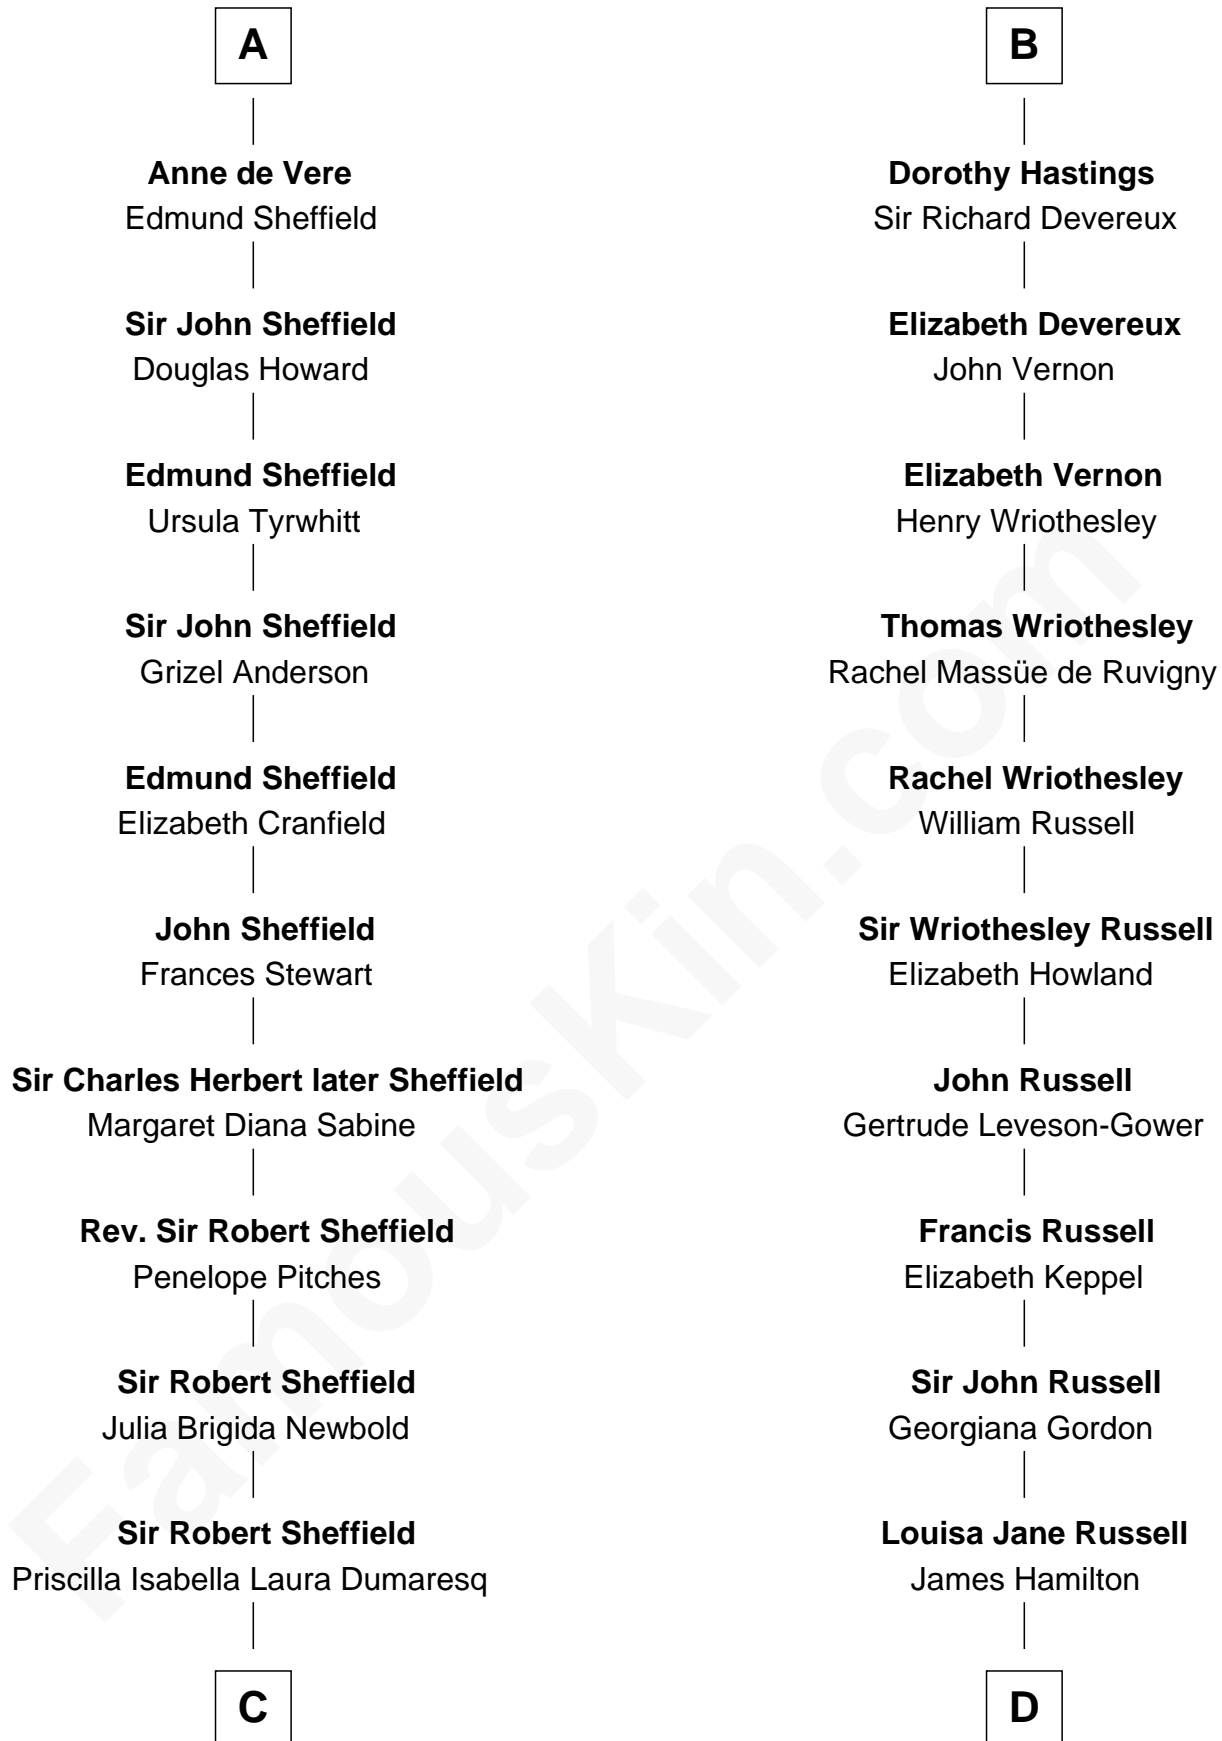

FamousKin.com

Relationship Chart of

Cara Delevingne

Fashion Model and Movie Actress

21st cousin of

Sarah Ferguson

Duchess of York

Hugh le Despencer

Eleanor de Clare

C

Sir Berkeley Digby George Sheffield
Julia Mary de Tuyll van Serooskerken

John Vincent Sheffield
Anne Margaret Faudel-Phillips

Jane Armyne Sheffield
Sir Jocelyn Edward Greville Stevens

Pandora Anne Stevens
Charles Hamar Delevingne

Cara Delevingne
Model and Actress

D

Louisa Jane Hamilton
William Henry Walter Montagu-Douglas-Scott

Herbert Andrew Montagu-Douglas-Scott
Marie Josephine Edwards

Marian Louisa Montagu-Douglas-Scott
Andrew Henry Ferguson