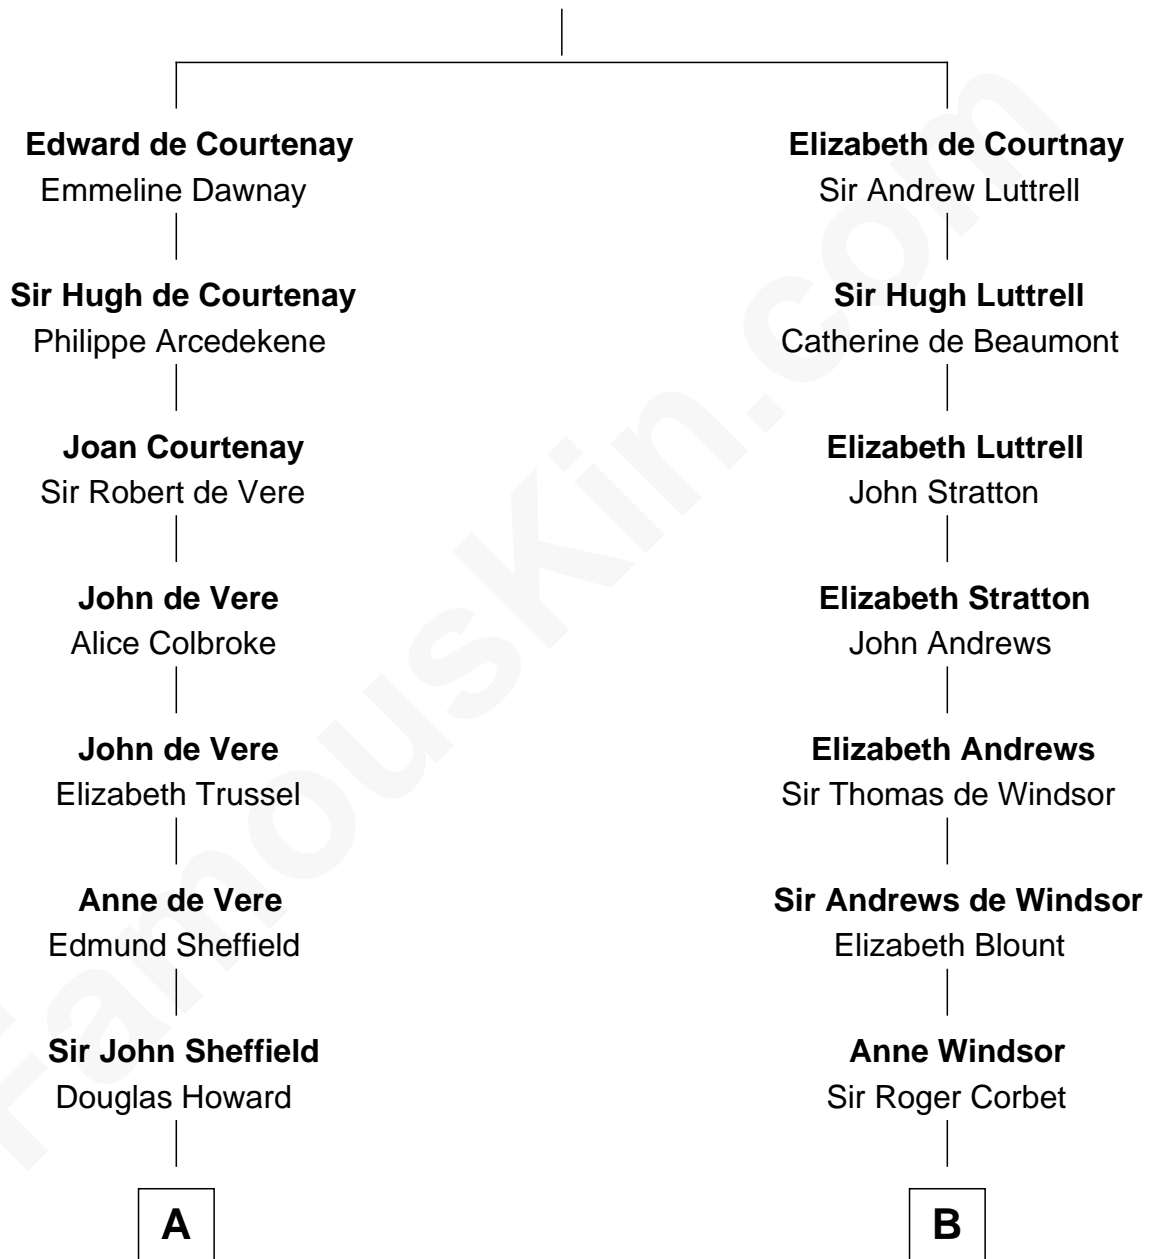

FamousKin.com

Relationship Chart of

Cara Delevingne

Fashion Model and Movie Actress

17th cousin 2 times removed of

Olivia De Havilland

Movie Actress

Sir Hugh de Courtenay

Margaret de Bohun

C

—
Jane Armyne Sheffield

Sir Jocelyn Edward Greville Stevens

—
Pandora Anne Stevens

Charles Hamar Delevingne

—
Cara Delevingne

Model and Actress