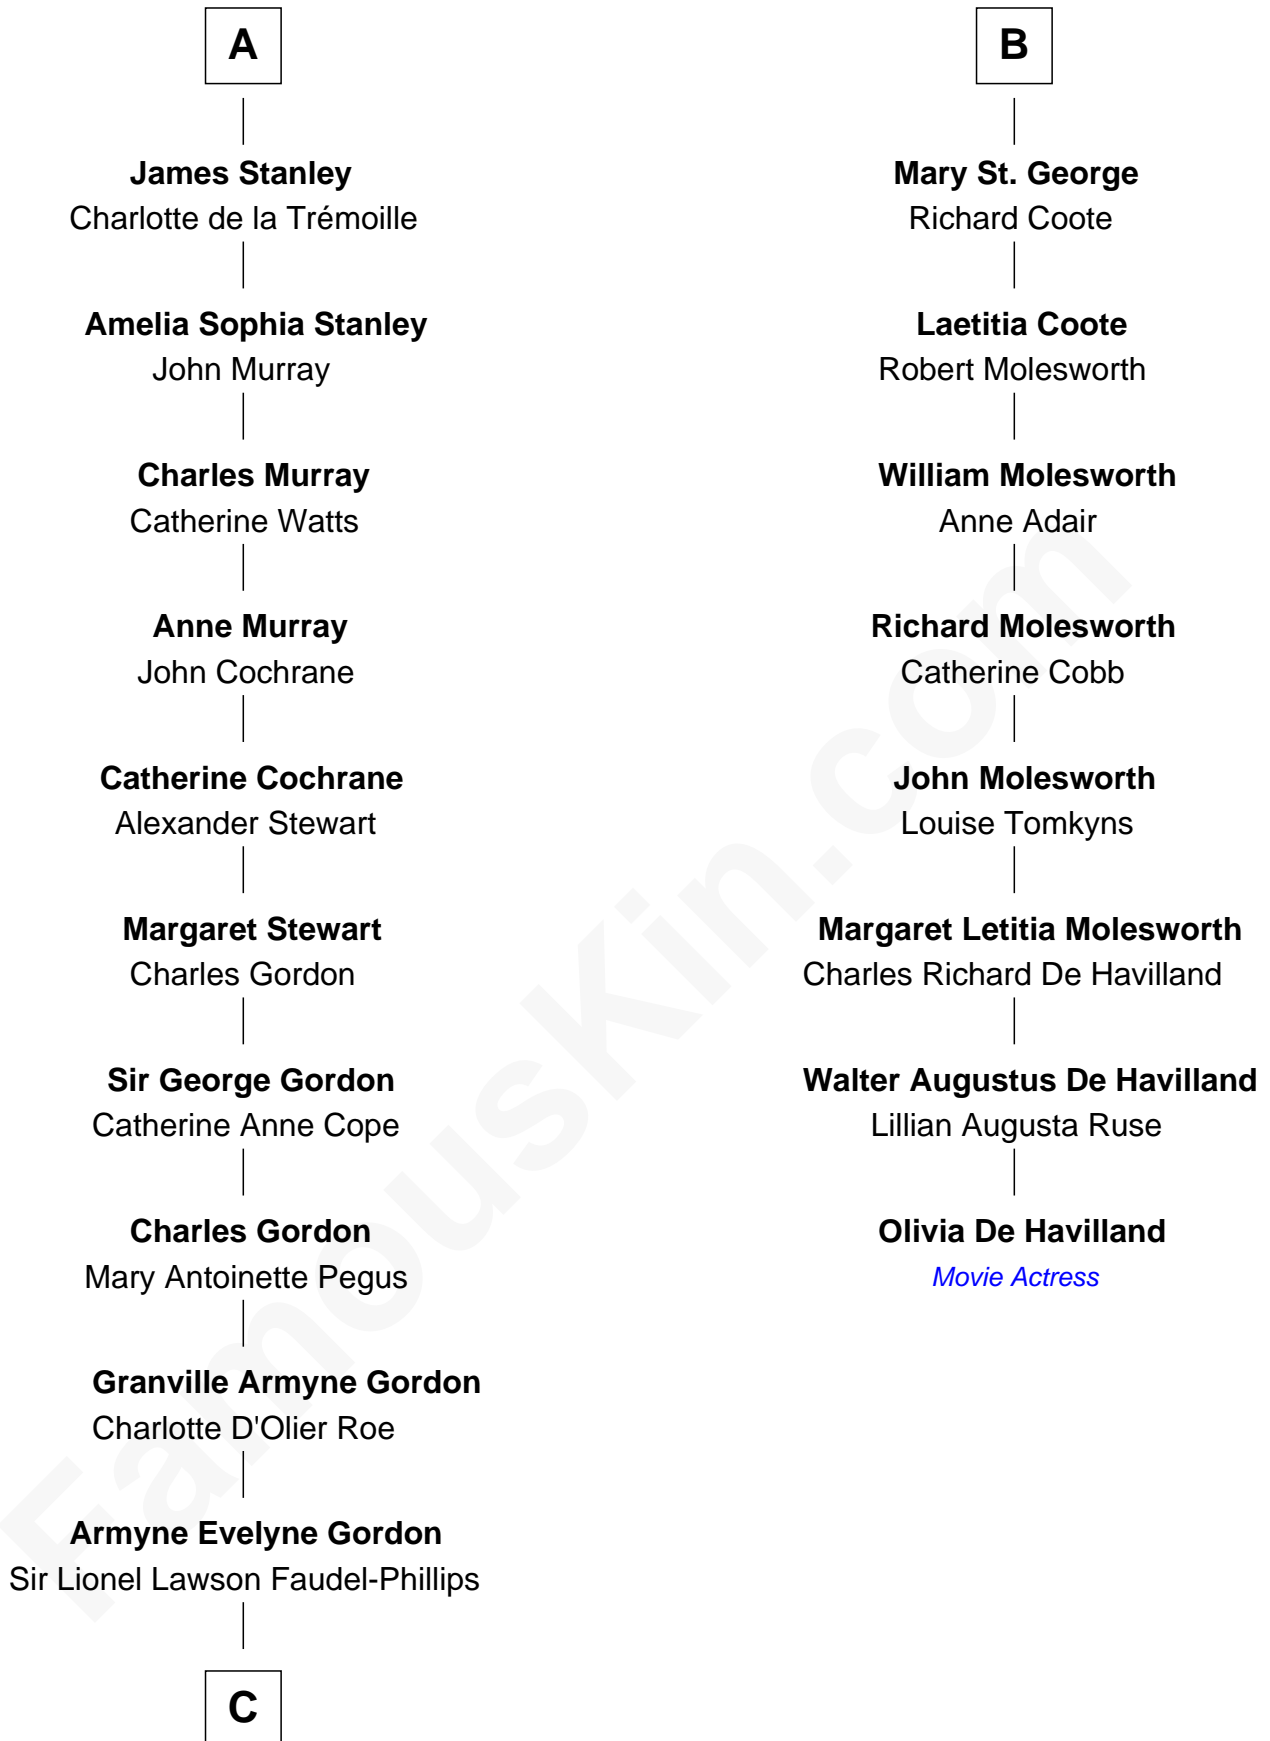

FamousKin.com

Relationship Chart of

Cara Delevingne

Fashion Model and Movie Actress

14th cousin 6 times removed of

Olivia De Havilland

Movie Actress

Sir John Beauchamp

Edith Stourton

C

—
Anne Margaret Faudel-Phillips

John Vincent Sheffield

—
Jane Armyne Sheffield

Sir Jocelyn Edward Greville Stevens

—
Pandora Anne Stevens

Charles Hamar Delevingne