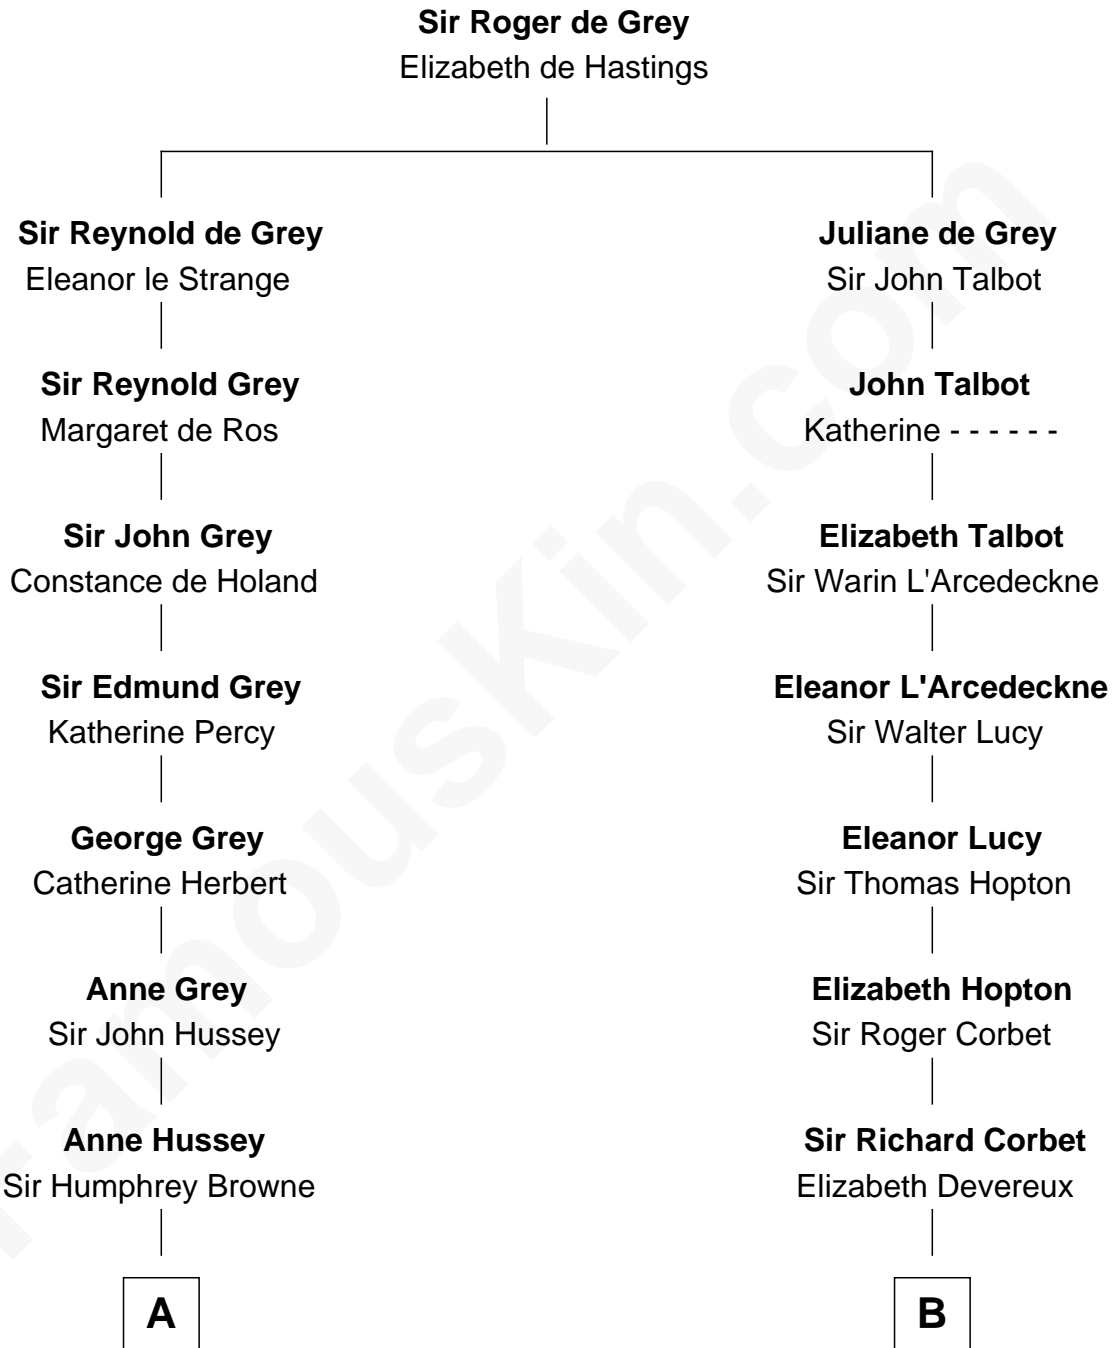

FamousKin.com

Relationship Chart of

Cara Delevingne

Fashion Model and Movie Actress

19th cousin 2 times removed of

Olivia De Havilland
Movie Actress

C

Armyne Evelyne Gordon
Sir Lionel Lawson Faudel-Phillips

Anne Margaret Faudel-Phillips
John Vincent Sheffield

Jane Armyne Sheffield
Sir Jocelyn Edward Greville Stevens

Pandora Anne Stevens
Charles Hamar Delevingne

Cara Delevingne
Model and Actress

D

Margaret Letitia Molesworth
Charles Richard De Havilland