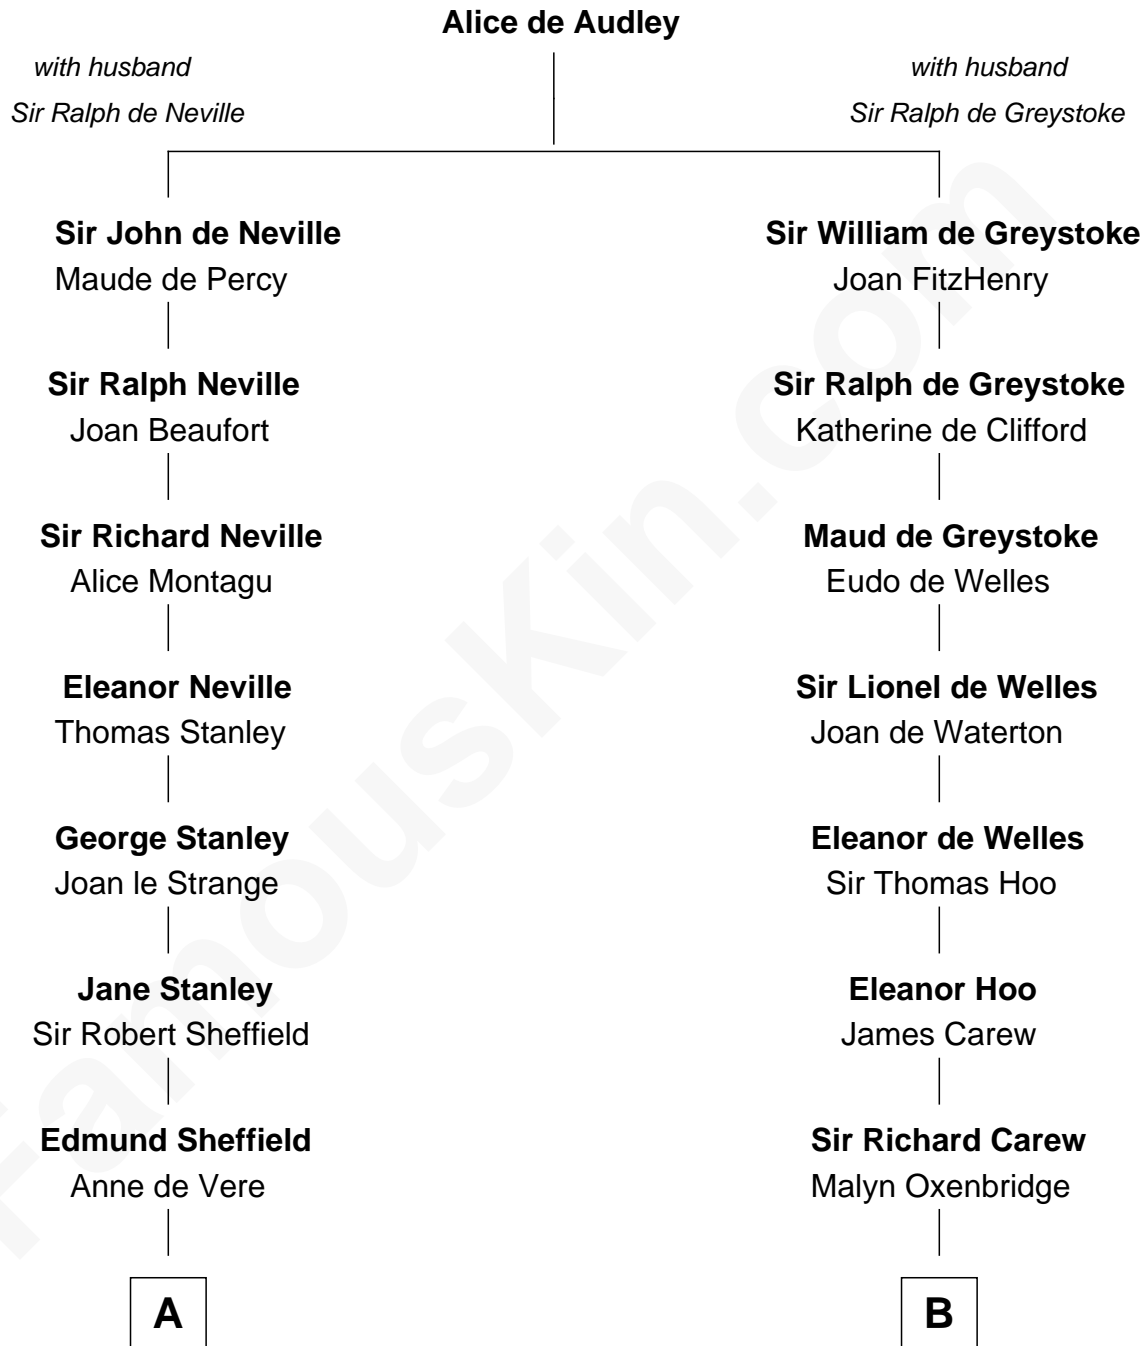

FamousKin.com

Relationship Chart of

Cara Delevingne

Fashion Model and Movie Actress

18th cousin 2 times removed of

Olivia De Havilland

Movie Actress

C

John Vincent Sheffield
Anne Margaret Faudel-Phillips

Jane Armyne Sheffield
Sir Jocelyn Edward Greville Stevens

Pandora Anne Stevens
Charles Hamar Delevingne

Cara Delevingne
Model and Actress

D

Walter Augustus De Havilland
Lillian Augusta Ruse