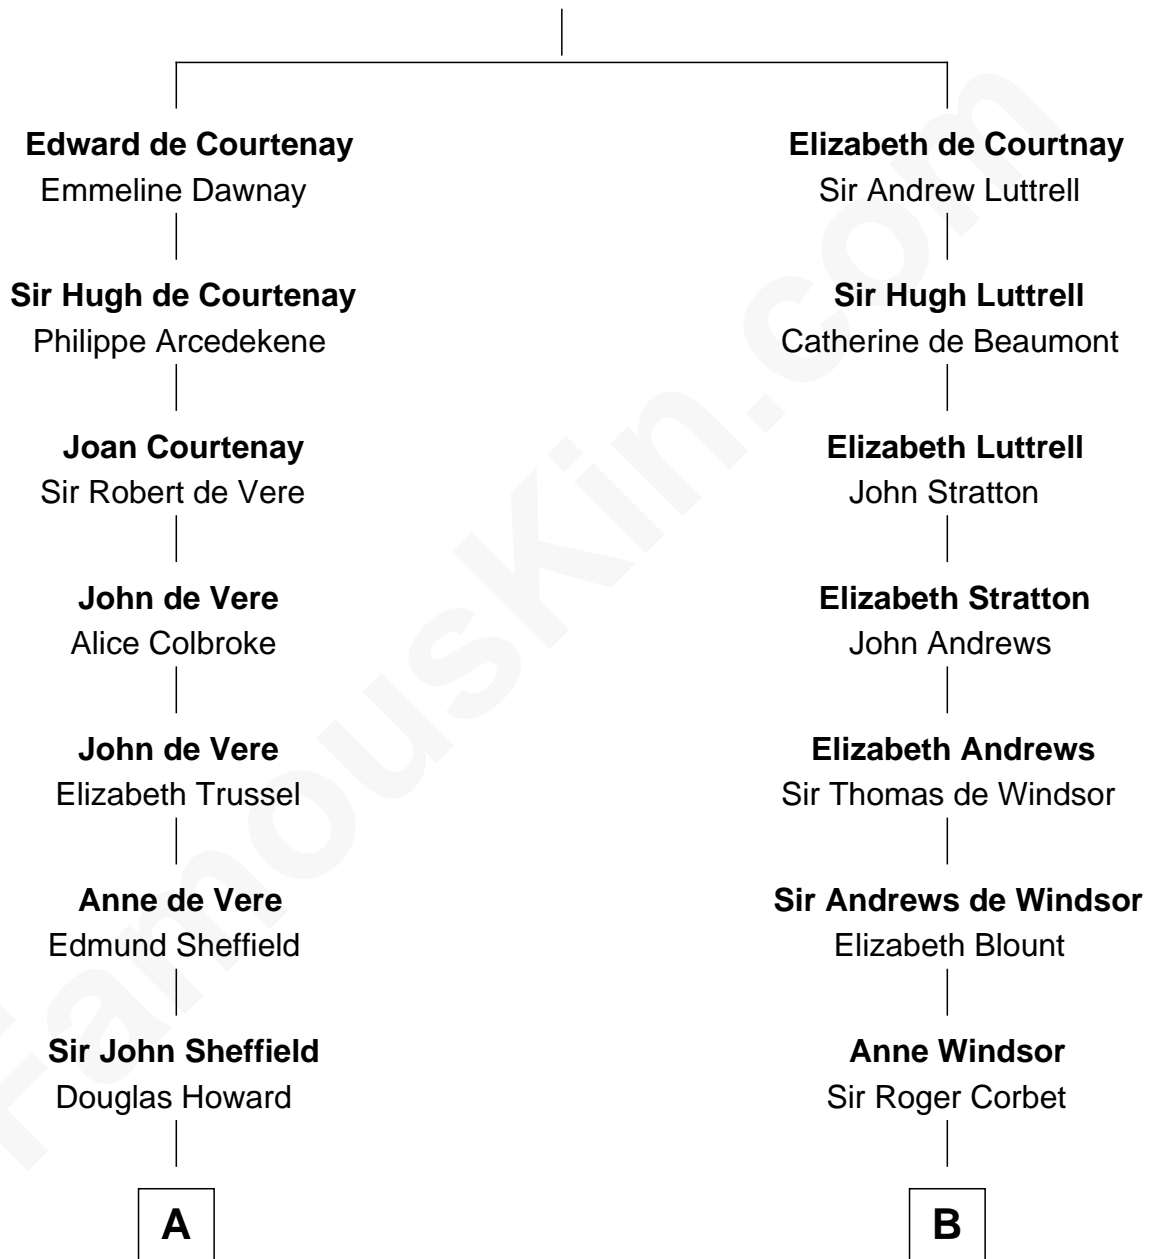

FamousKin.com

Relationship Chart of

Cara Delevingne

Fashion Model and Movie Actress

17th cousin 2 times removed of

Joan Fontaine

Movie Actress

Sir Hugh de Courtenay

Margaret de Bohun

C

—
Jane Armyne Sheffield

Sir Jocelyn Edward Greville Stevens

—
Pandora Anne Stevens

Charles Hamar Delevingne

—
Cara Delevingne

Model and Actress