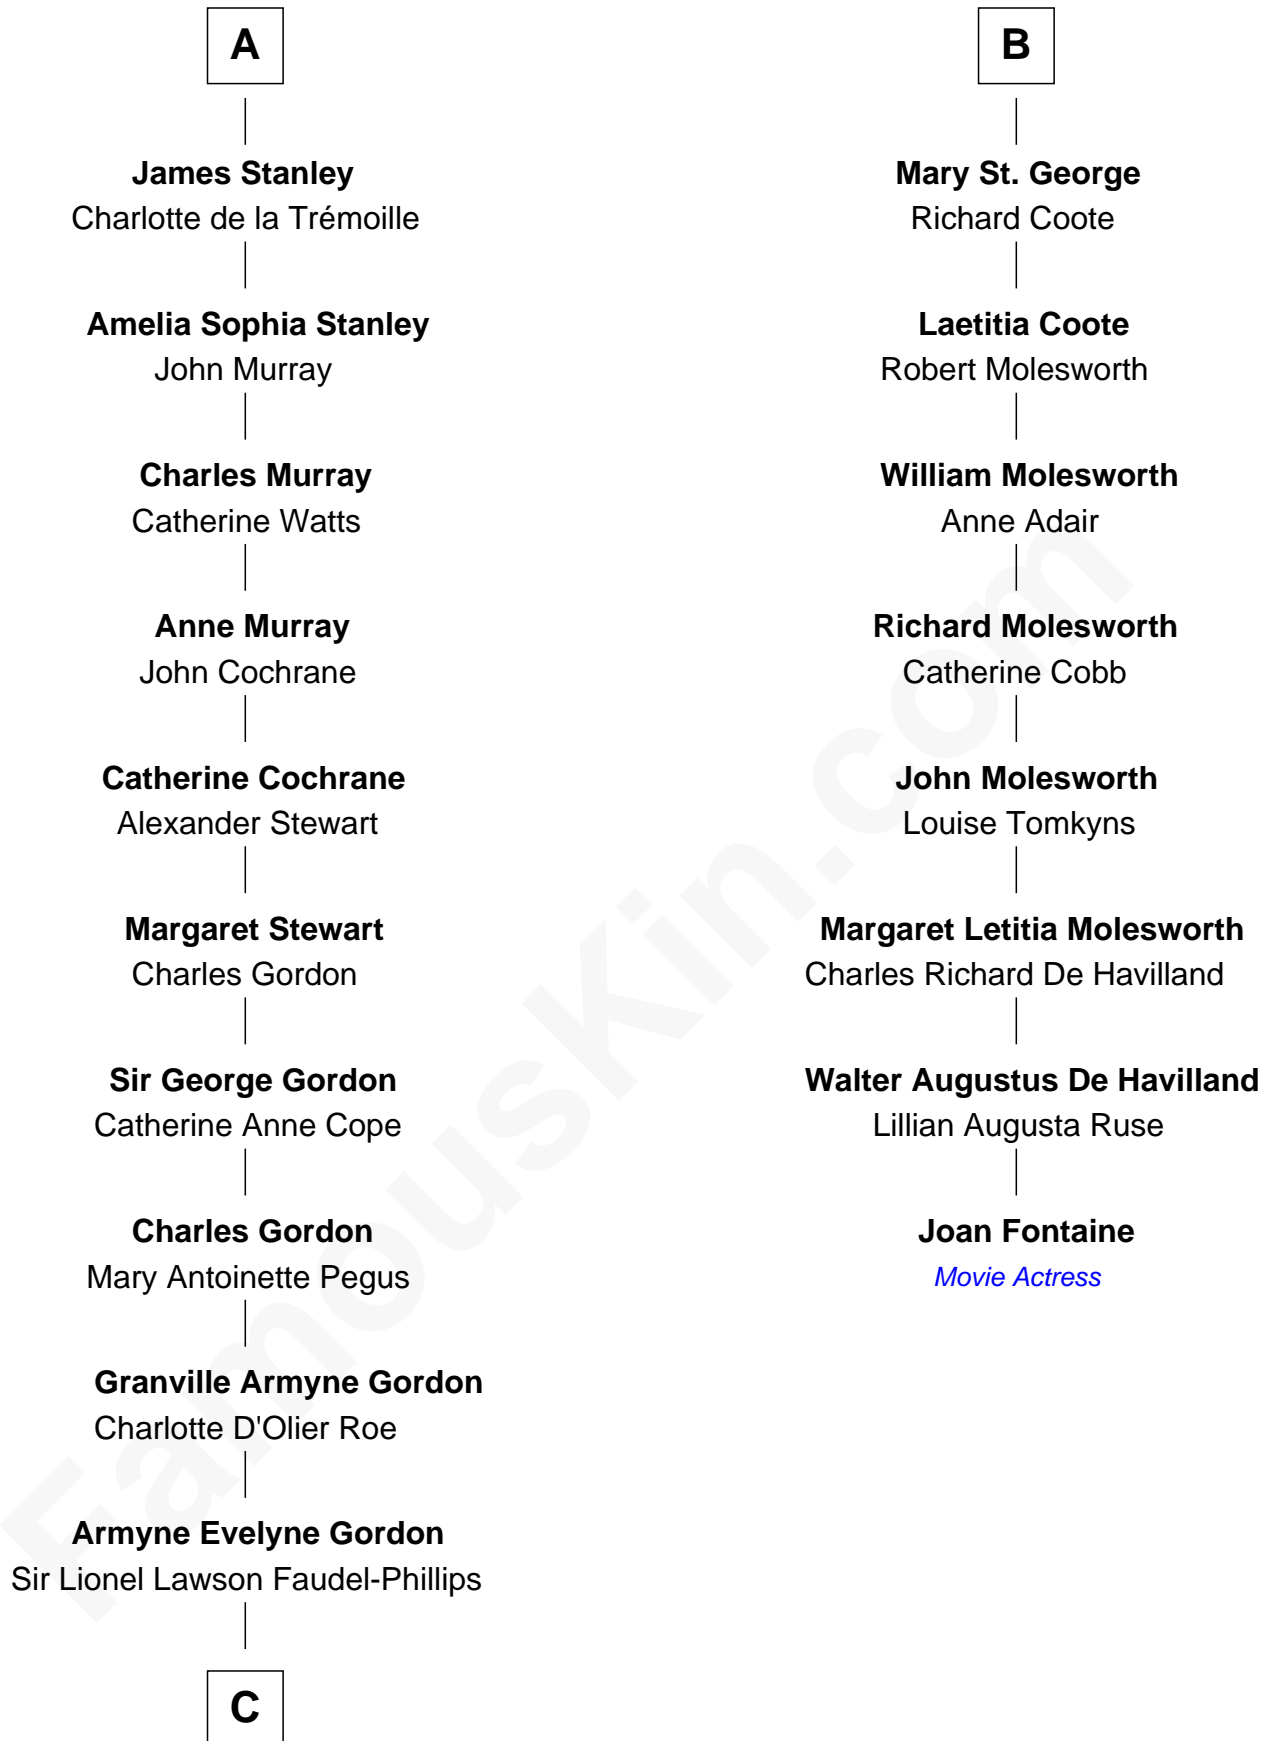

FamousKin.com

Relationship Chart of

Cara Delevingne

Fashion Model and Movie Actress

14th cousin 6 times removed of

Joan Fontaine

Movie Actress

Sir John Beauchamp

Edith Stourton

C

Anne Margaret Faudel-Phillips

John Vincent Sheffield

Jane Armyne Sheffield

Sir Jocelyn Edward Greville Stevens

Pandora Anne Stevens

Charles Hamar Delevingne