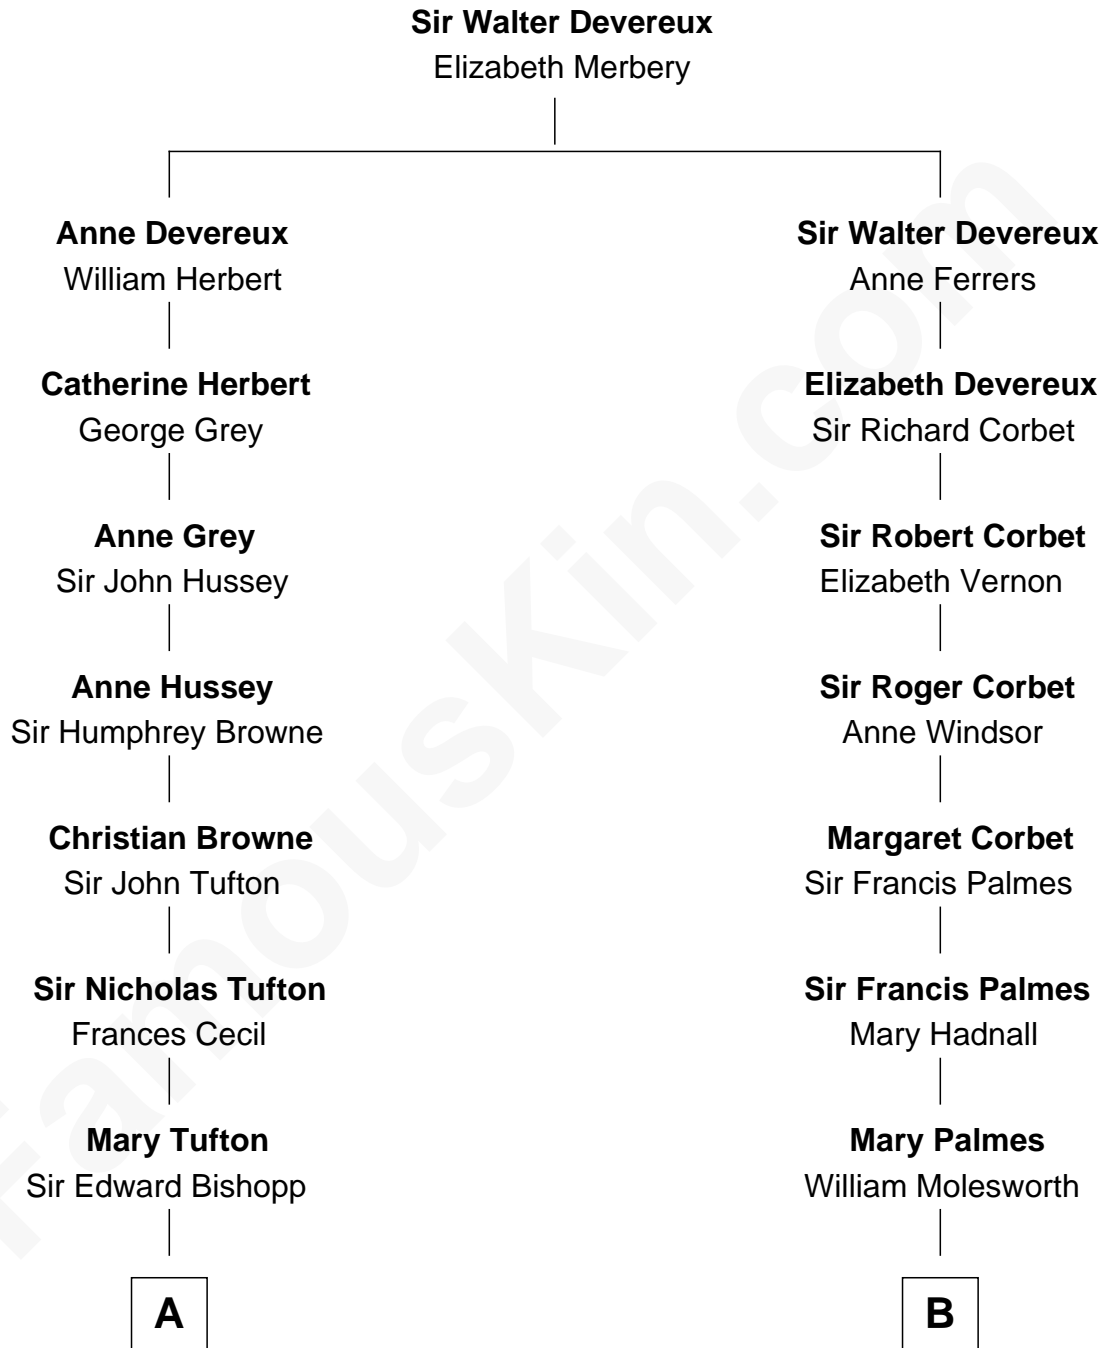

FamousKin.com

Relationship Chart of

Cara Delevingne

Fashion Model and Movie Actress

14th cousin 4 times removed of

Joan Fontaine

Movie Actress

A

Sir Cecil Bishopp
Sarah Bury

Sir Cecil Bishopp
Elizabeth Dunch

Sir Cecil Bishopp
Anne Boscawen

Catherine Bishopp
Sir Charles Cope

Catherine Anne Cope
Sir George Gordon

Charles Gordon
Mary Antoinette Pegus

Granville Armyne Gordon
Charlotte D'Olier Roe