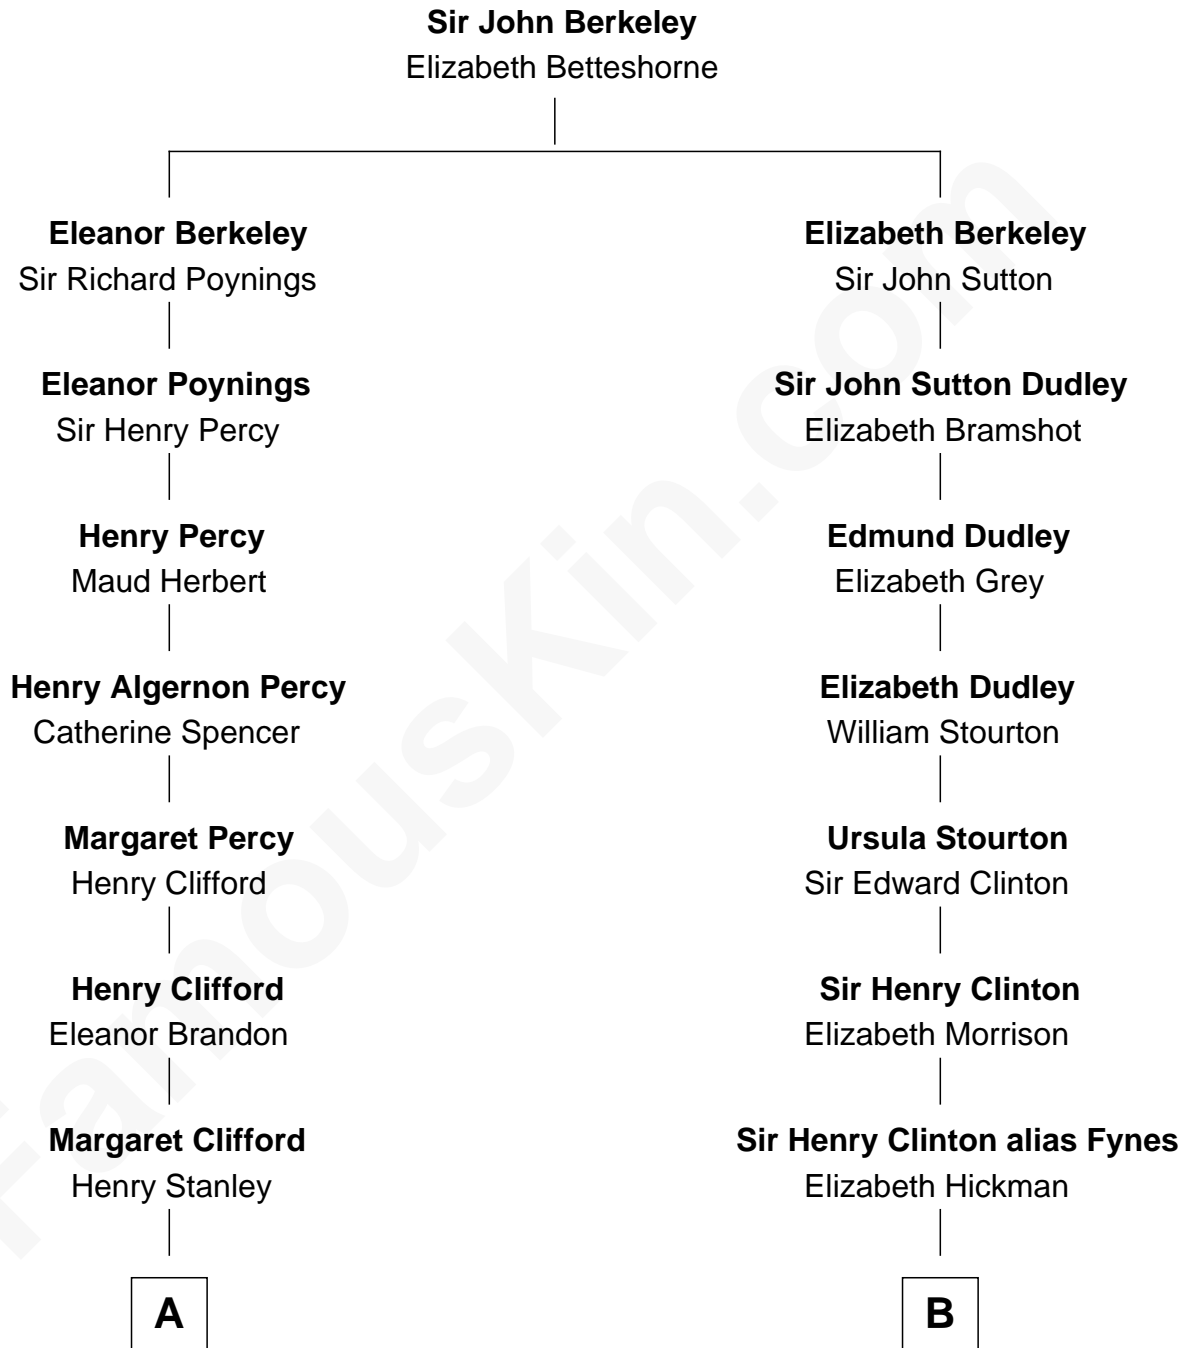

# FamousKin.com

## Relationship Chart of

### Cara Delevingne

*Fashion Model and Movie Actress*  
 10th cousin 11 times removed of

**George Clinton**  
*4th U.S. Vice President*

**C**

**Armyne Evelyne Gordon**  
Sir Lionel Lawson Faudel-Phillips

**Anne Margaret Faudel-Phillips**  
John Vincent Sheffield