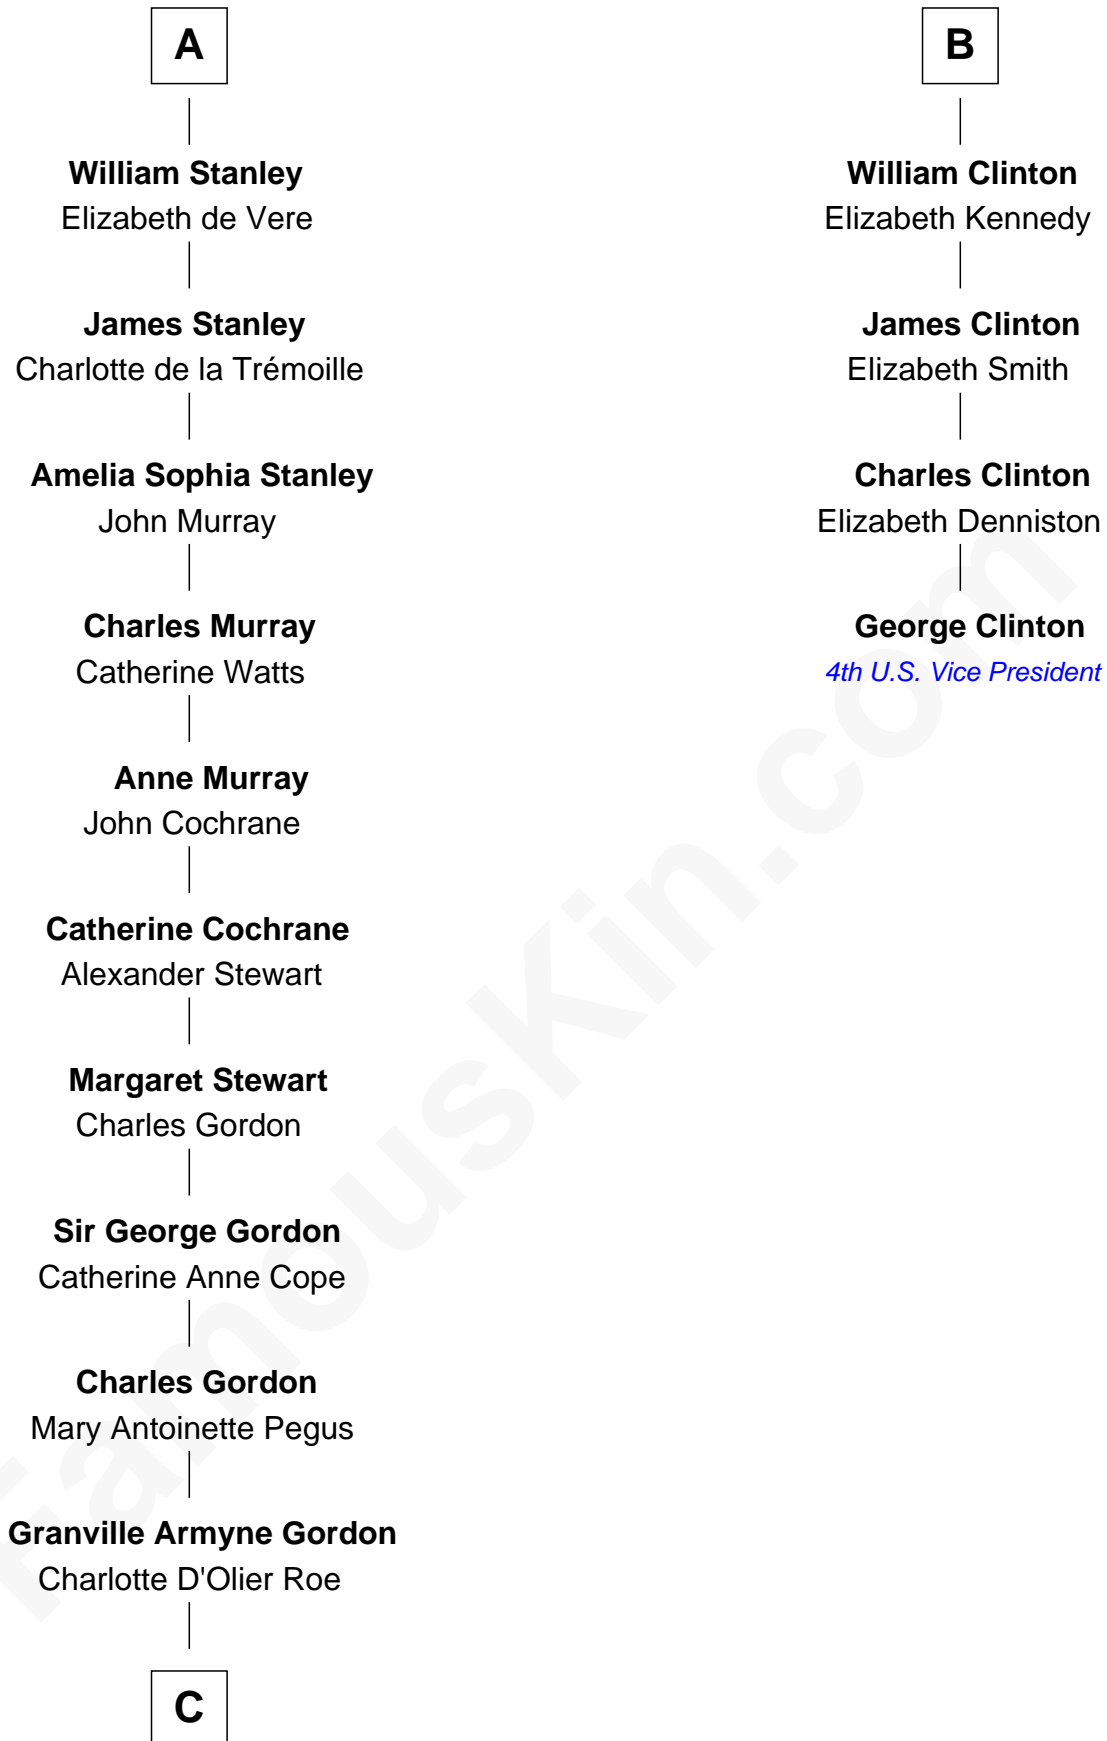

## Relationship Chart of

### Cara Delevingne

*Fashion Model and Movie Actress*  
 10th cousin 11 times removed of

**George Clinton**  
*4th U.S. Vice President*

**C**

**Armyne Evelyne Gordon**  
Sir Lionel Lawson Faudel-Phillips

**Anne Margaret Faudel-Phillips**  
John Vincent Sheffield

**Jane Armyne Sheffield**  
Sir Jocelyn Edward Greville Stevens

**Pandora Anne Stevens**  
Charles Hamar Delevingne

**Cara Delevingne**  
*Model and Actress*

FamousKin.com