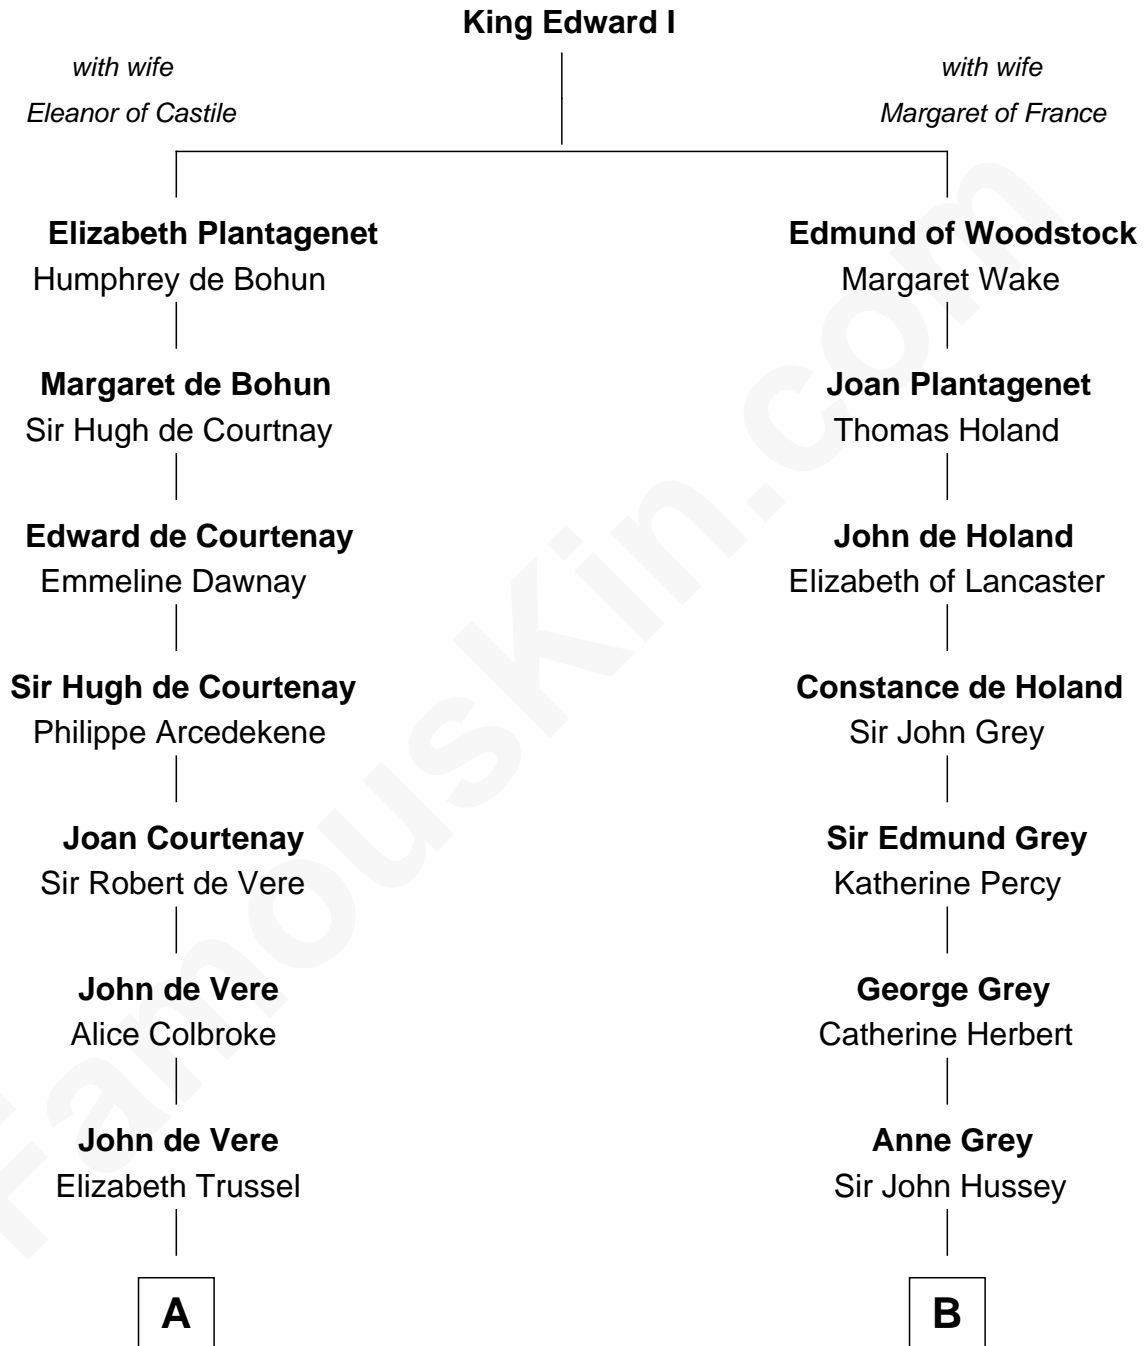

FamousKin.com

Relationship Chart of

Cara Delevingne

Fashion Model and Movie Actress

13th cousin 8 times removed of

George Clinton

4th U.S. Vice President

C

Sir Berkeley Digby George Sheffield

Julia Mary de Tuyll van Serooskerken

John Vincent Sheffield

Anne Margaret Faudel-Phillips

Jane Armyne Sheffield

Sir Jocelyn Edward Greville Stevens

Pandora Anne Stevens

Charles Hamar Delevingne

Cara Delevingne

Model and Actress