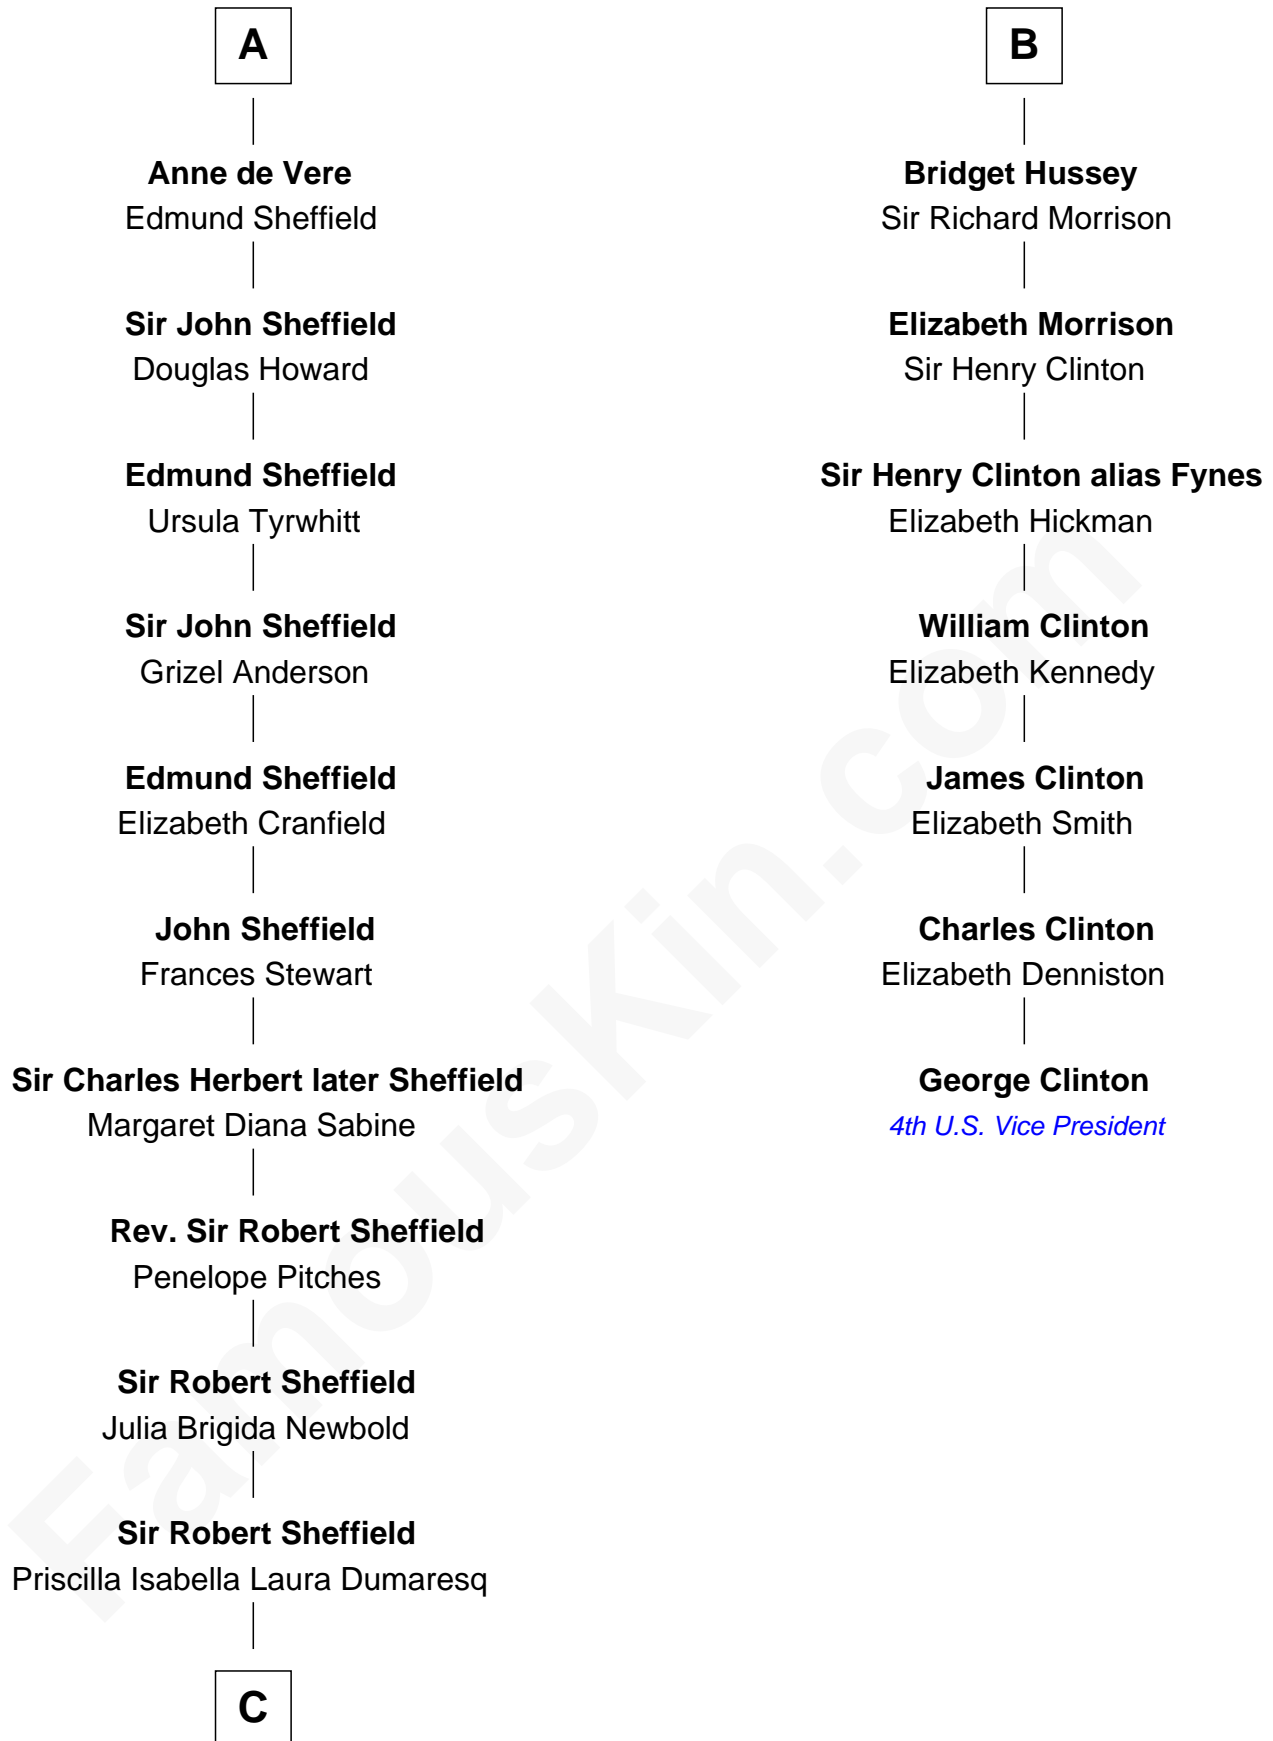

FamousKin.com

Relationship Chart of

Cara Delevingne

Fashion Model and Movie Actress

13th cousin 8 times removed of

George Clinton

4th U.S. Vice President

C

Sir Berkeley Digby George Sheffield

Julia Mary de Tuyll van Serooskerken

John Vincent Sheffield

Anne Margaret Faudel-Phillips

Jane Armyne Sheffield

Sir Jocelyn Edward Greville Stevens

Pandora Anne Stevens

Charles Hamar Delevingne