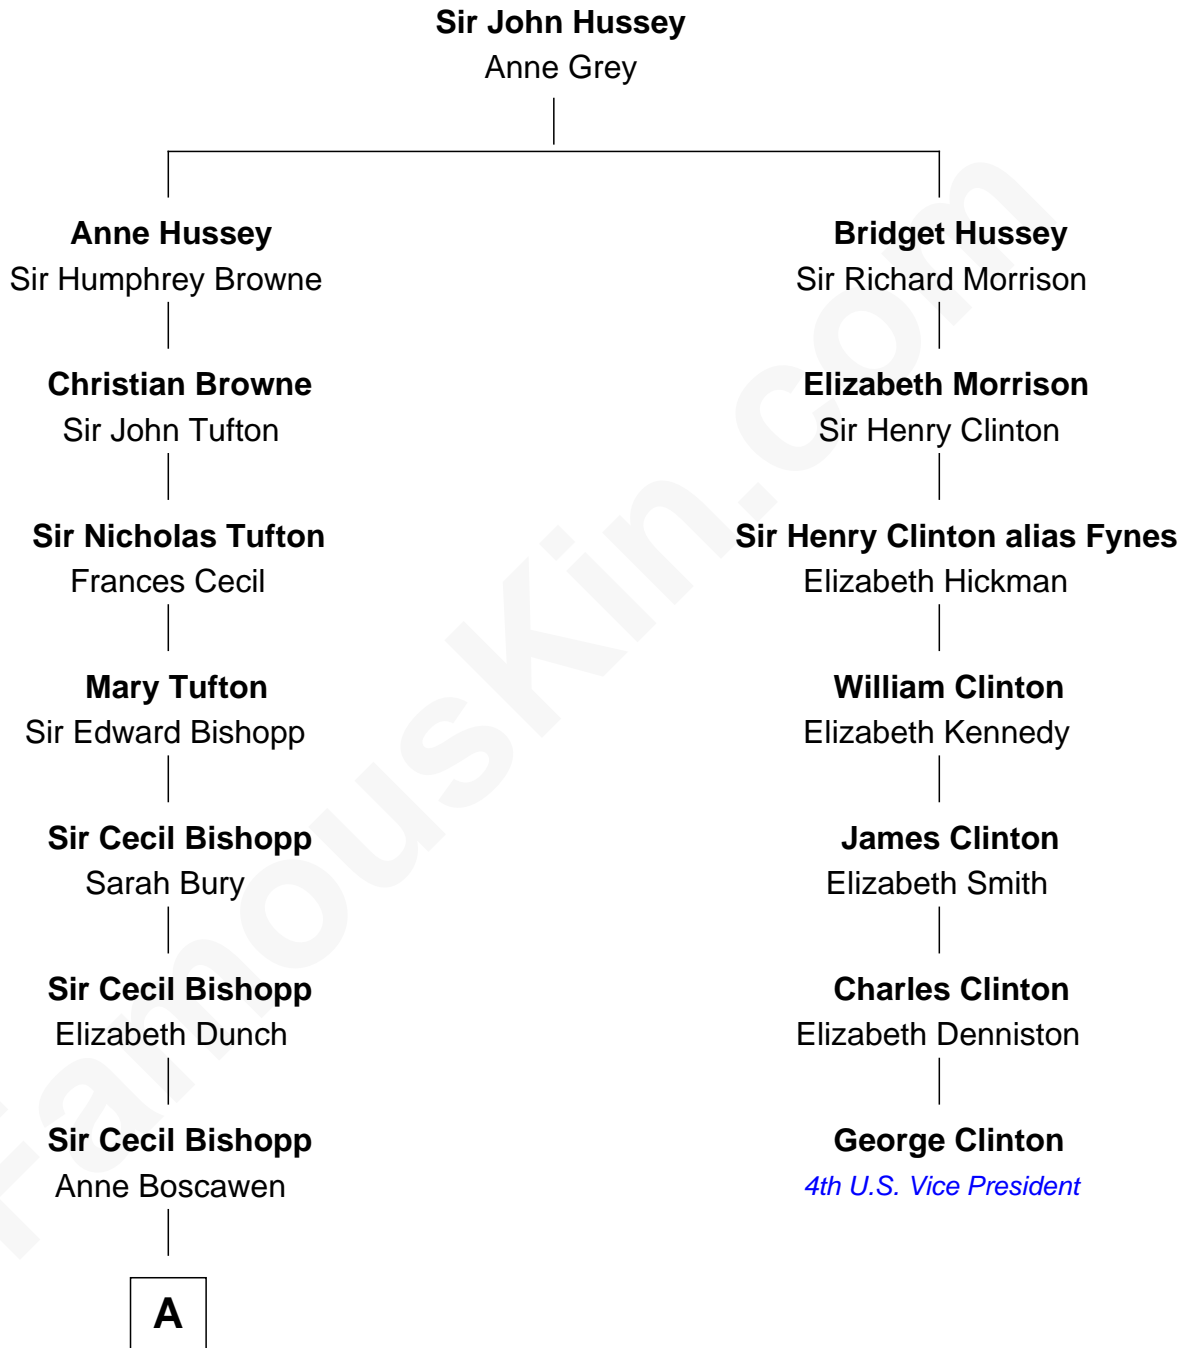

FamousKin.com

Relationship Chart of

Cara Delevingne

Fashion Model and Movie Actress

6th cousin 9 times removed of

George Clinton

4th U.S. Vice President

A

Catherine Bishopp

Sir Charles Cope

Catherine Anne Cope

Sir George Gordon

Charles Gordon

Mary Antoinette Pegus

Granville Armyne Gordon

Charlotte D'Olier Roe