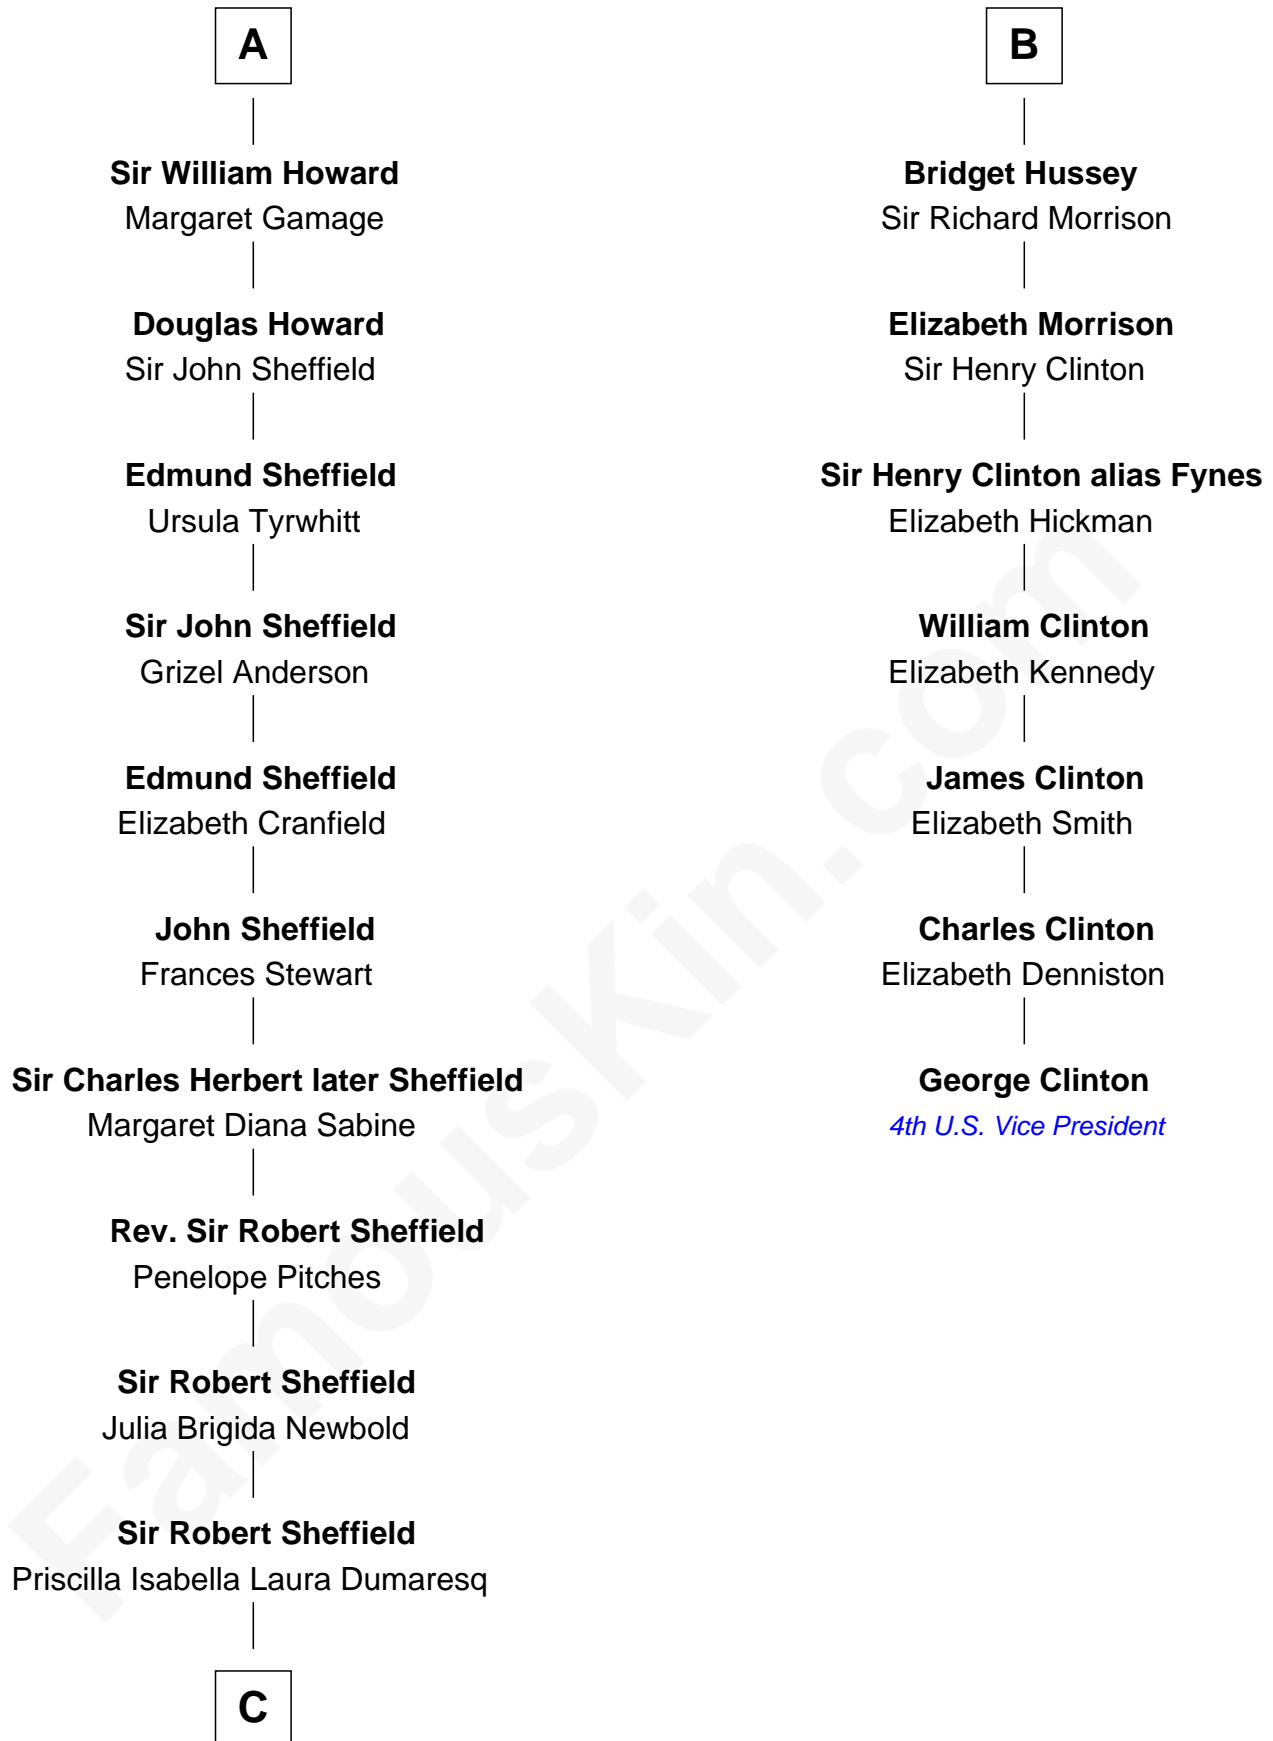

FamousKin.com

Relationship Chart of

Cara Delevingne

Fashion Model and Movie Actress

13th cousin 8 times removed of

George Clinton

4th U.S. Vice President

C

Sir Berkeley Digby George Sheffield

Julia Mary de Tuyll van Serooskerken

John Vincent Sheffield

Anne Margaret Faudel-Phillips

Jane Armyne Sheffield

Sir Jocelyn Edward Greville Stevens

Pandora Anne Stevens

Charles Hamar Delevingne