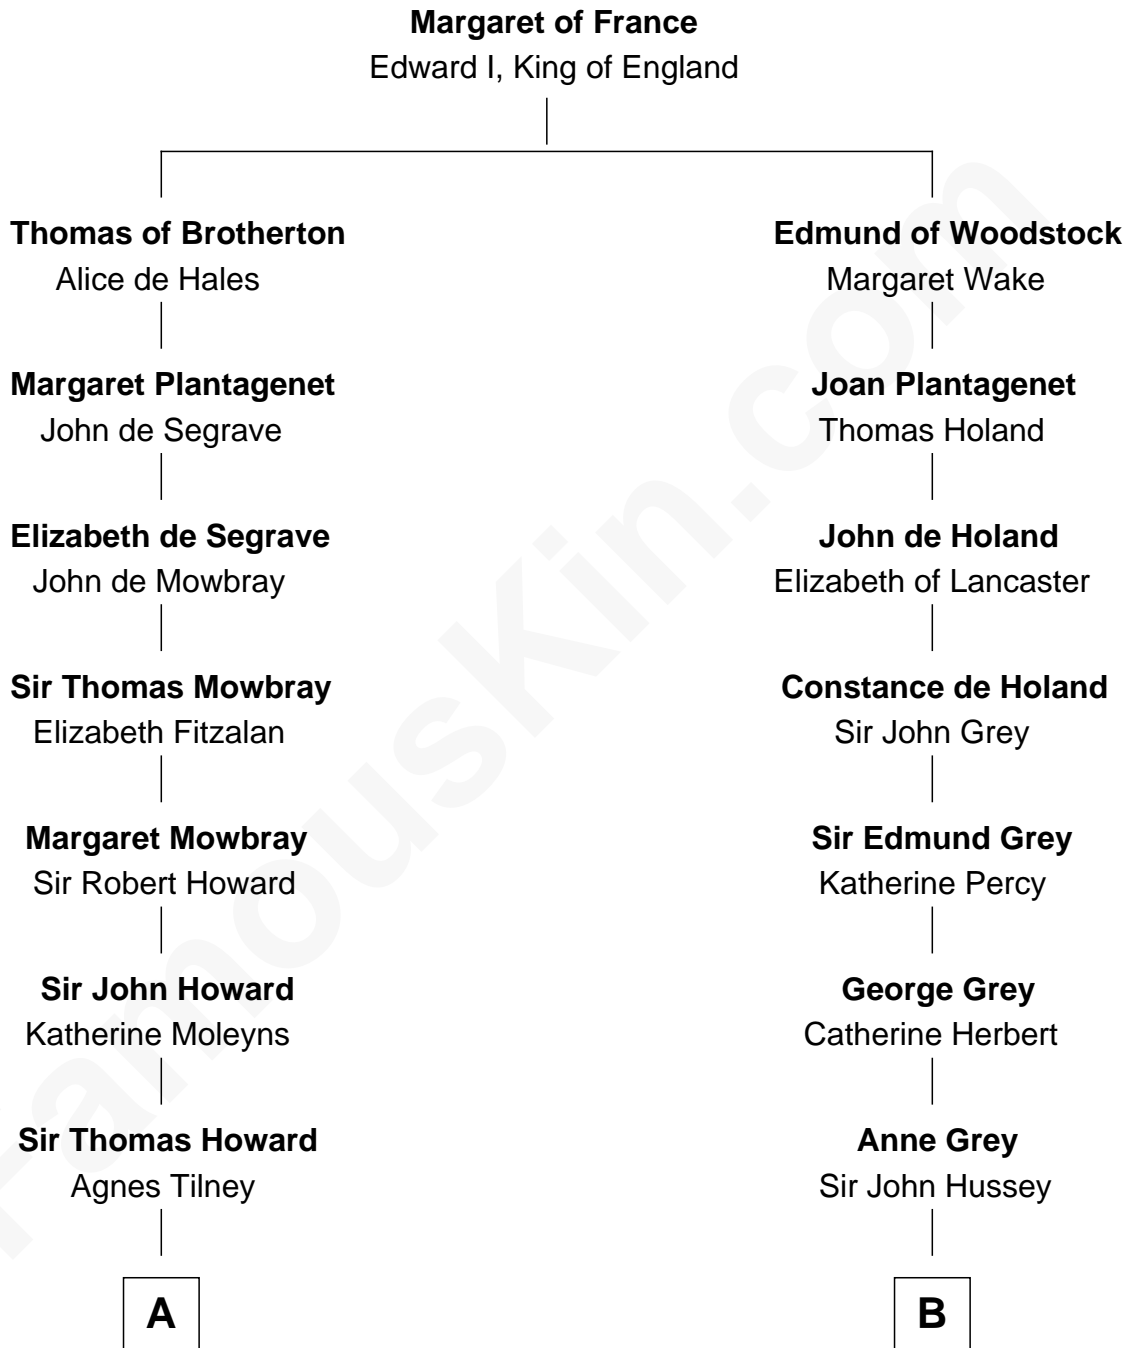

FamousKin.com

Relationship Chart of

Cara Delevingne

Fashion Model and Movie Actress

13th cousin 8 times removed of

George Clinton

4th U.S. Vice President

C

Sir Berkeley Digby George Sheffield

Julia Mary de Tuyll van Serooskerken

John Vincent Sheffield

Anne Margaret Faudel-Phillips

Jane Armyne Sheffield

Sir Jocelyn Edward Greville Stevens

Pandora Anne Stevens

Charles Hamar Delevingne