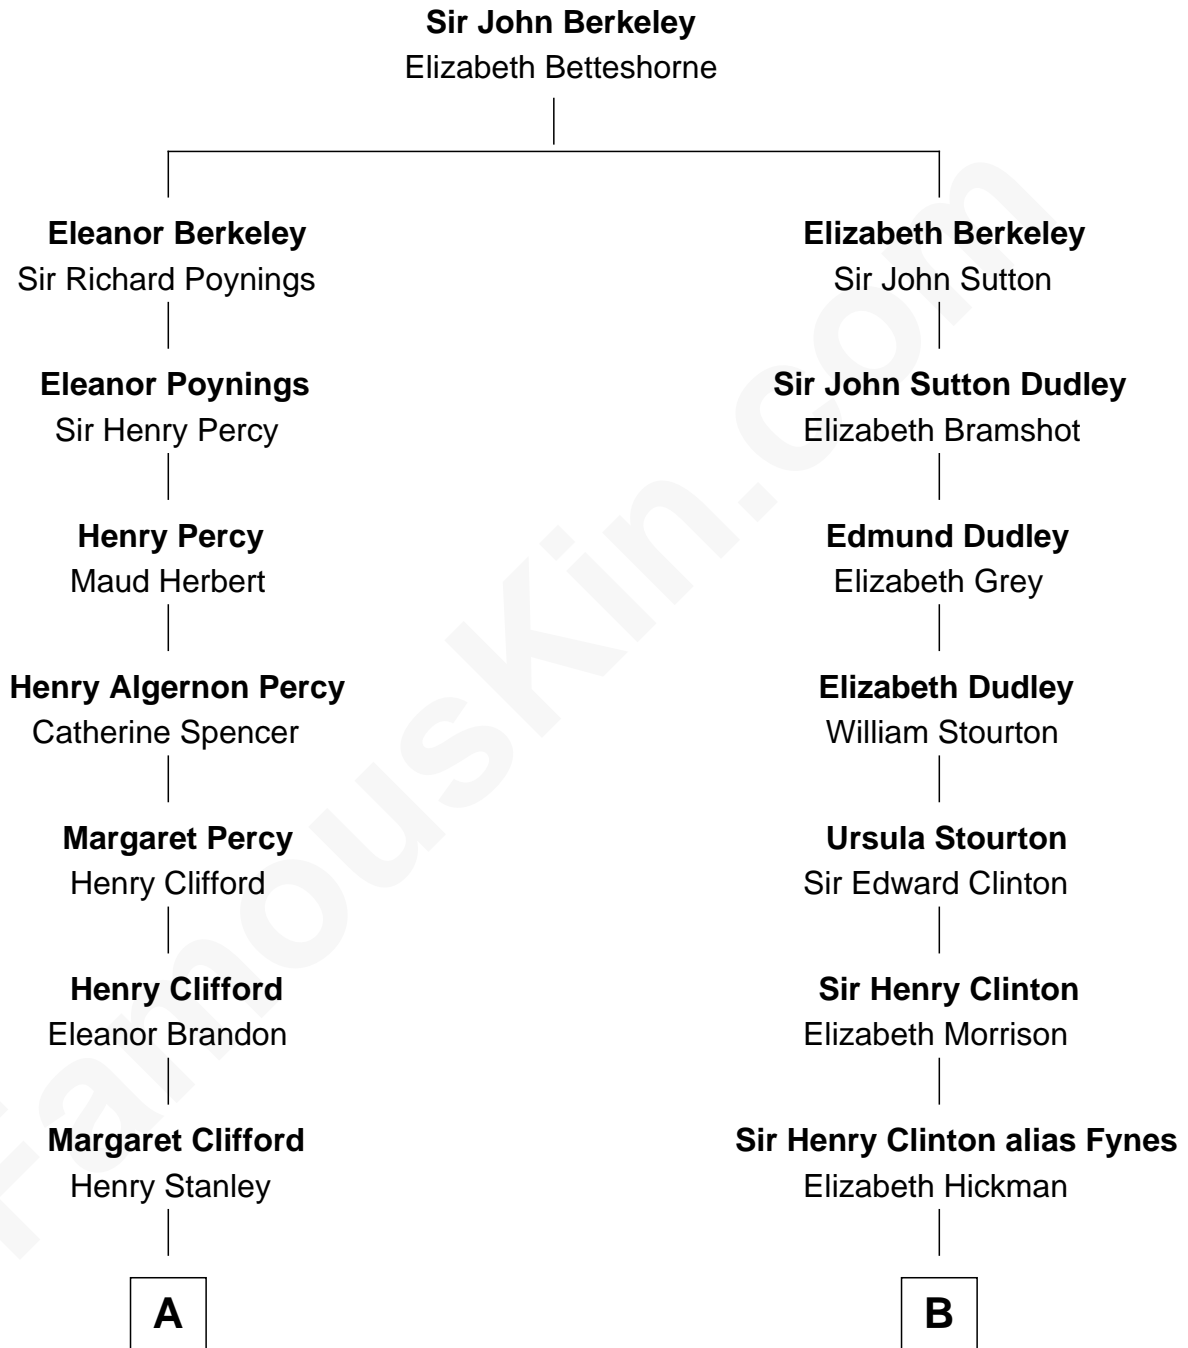

FamousKin.com

Relationship Chart of

Cara Delevingne

Fashion Model and Movie Actress
 11th cousin 10 times removed of

DeWitt Clinton
6th Governor of New York

C

Armyne Evelyne Gordon
Sir Lionel Lawson Faudel-Phillips

Anne Margaret Faudel-Phillips
John Vincent Sheffield

Jane Armyne Sheffield
Sir Jocelyn Edward Greville Stevens

Pandora Anne Stevens
Charles Hamar Delevingne

Cara Delevingne
Model and Actress

FamousKin.com