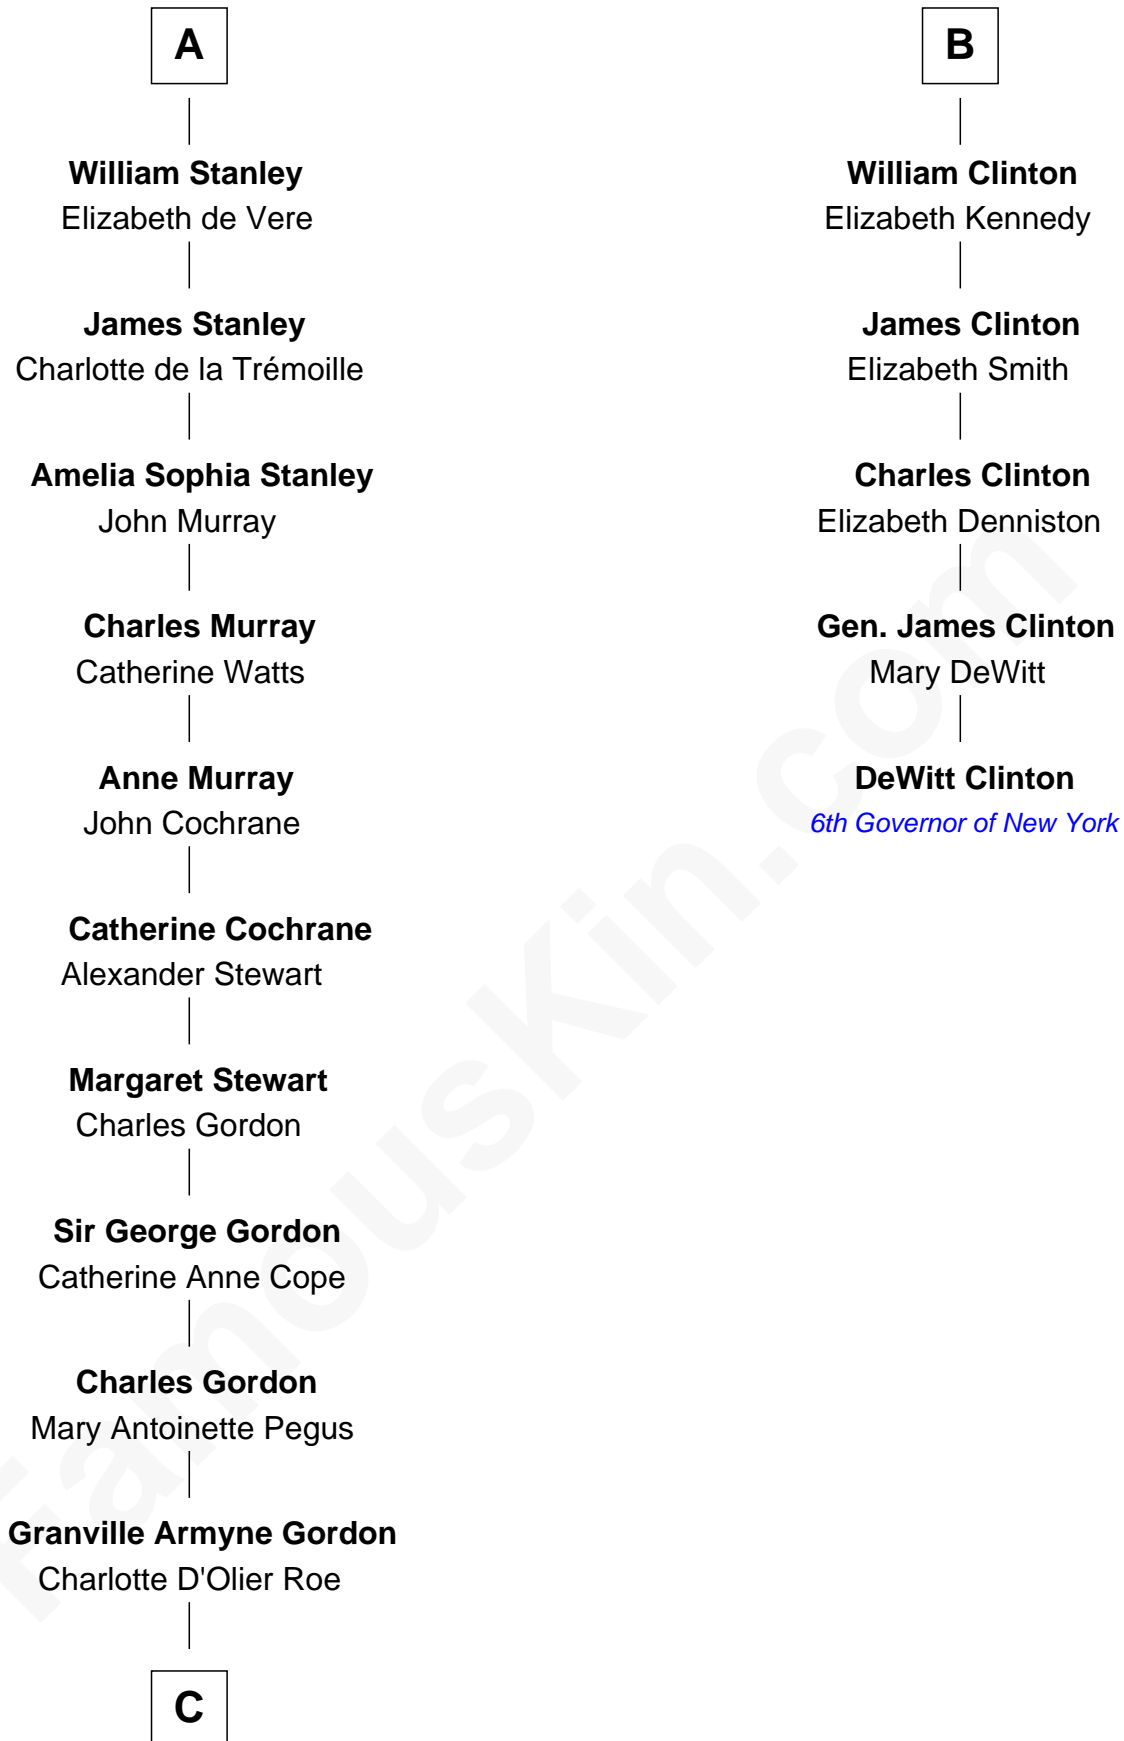

FamousKin.com

Relationship Chart of

Cara Delevingne

Fashion Model and Movie Actress
 11th cousin 10 times removed of

DeWitt Clinton
6th Governor of New York

C

Armyne Evelyne Gordon
Sir Lionel Lawson Faudel-Phillips

Anne Margaret Faudel-Phillips
John Vincent Sheffield

Jane Armyne Sheffield
Sir Jocelyn Edward Greville Stevens

Pandora Anne Stevens
Charles Hamar Delevingne

Cara Delevingne
Model and Actress

FamousKin.com