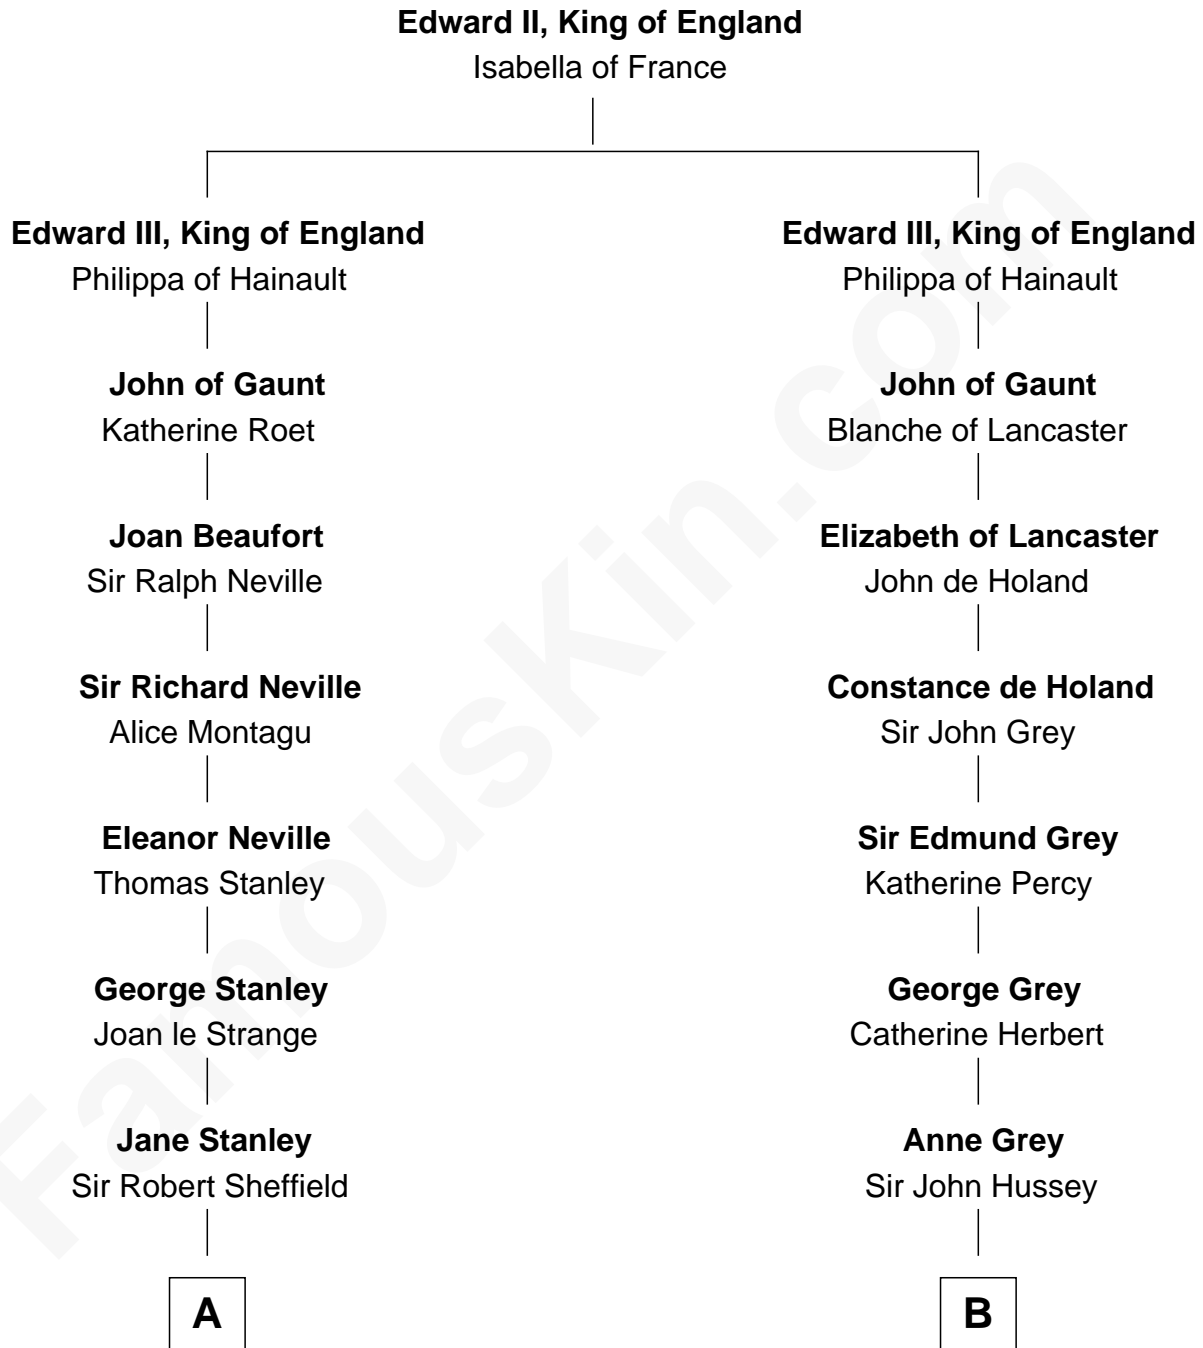

## Relationship Chart of

### Cara Delevingne

*Fashion Model and Movie Actress*

14th cousin 7 times removed of

**DeWitt Clinton**

*6th Governor of New York*

**C**

**Sir Berkeley Digby George Sheffield**

Julia Mary de Tuyll van Serooskerken

**John Vincent Sheffield**

Anne Margaret Faudel-Phillips

**Jane Armyne Sheffield**

Sir Jocelyn Edward Greville Stevens

**Pandora Anne Stevens**

Charles Hamar Delevingne

**Cara Delevingne**

*Model and Actress*