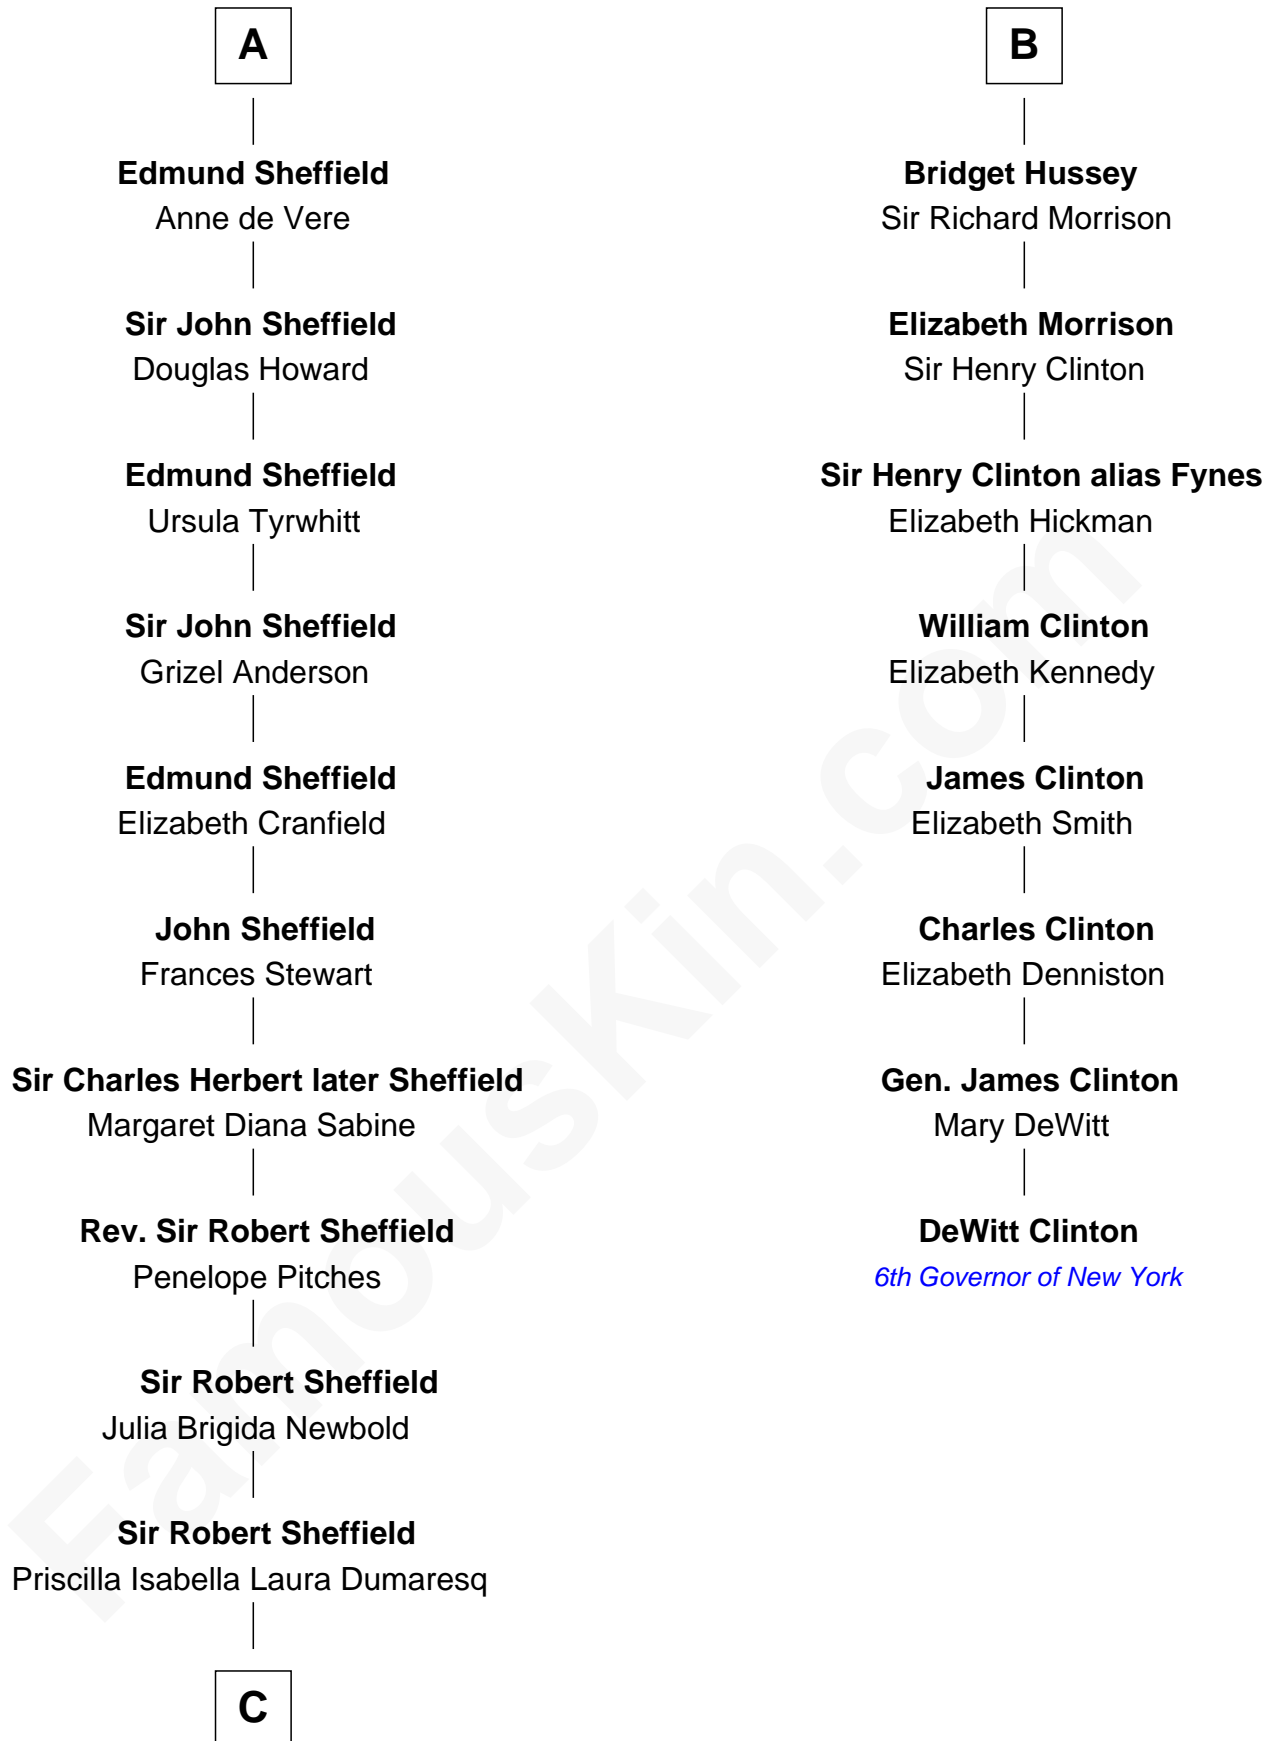

## Relationship Chart of

### Cara Delevingne

*Fashion Model and Movie Actress*

14th cousin 7 times removed of

**DeWitt Clinton**

*6th Governor of New York*

**C**

**Sir Berkeley Digby George Sheffield**

Julia Mary de Tuyll van Serooskerken