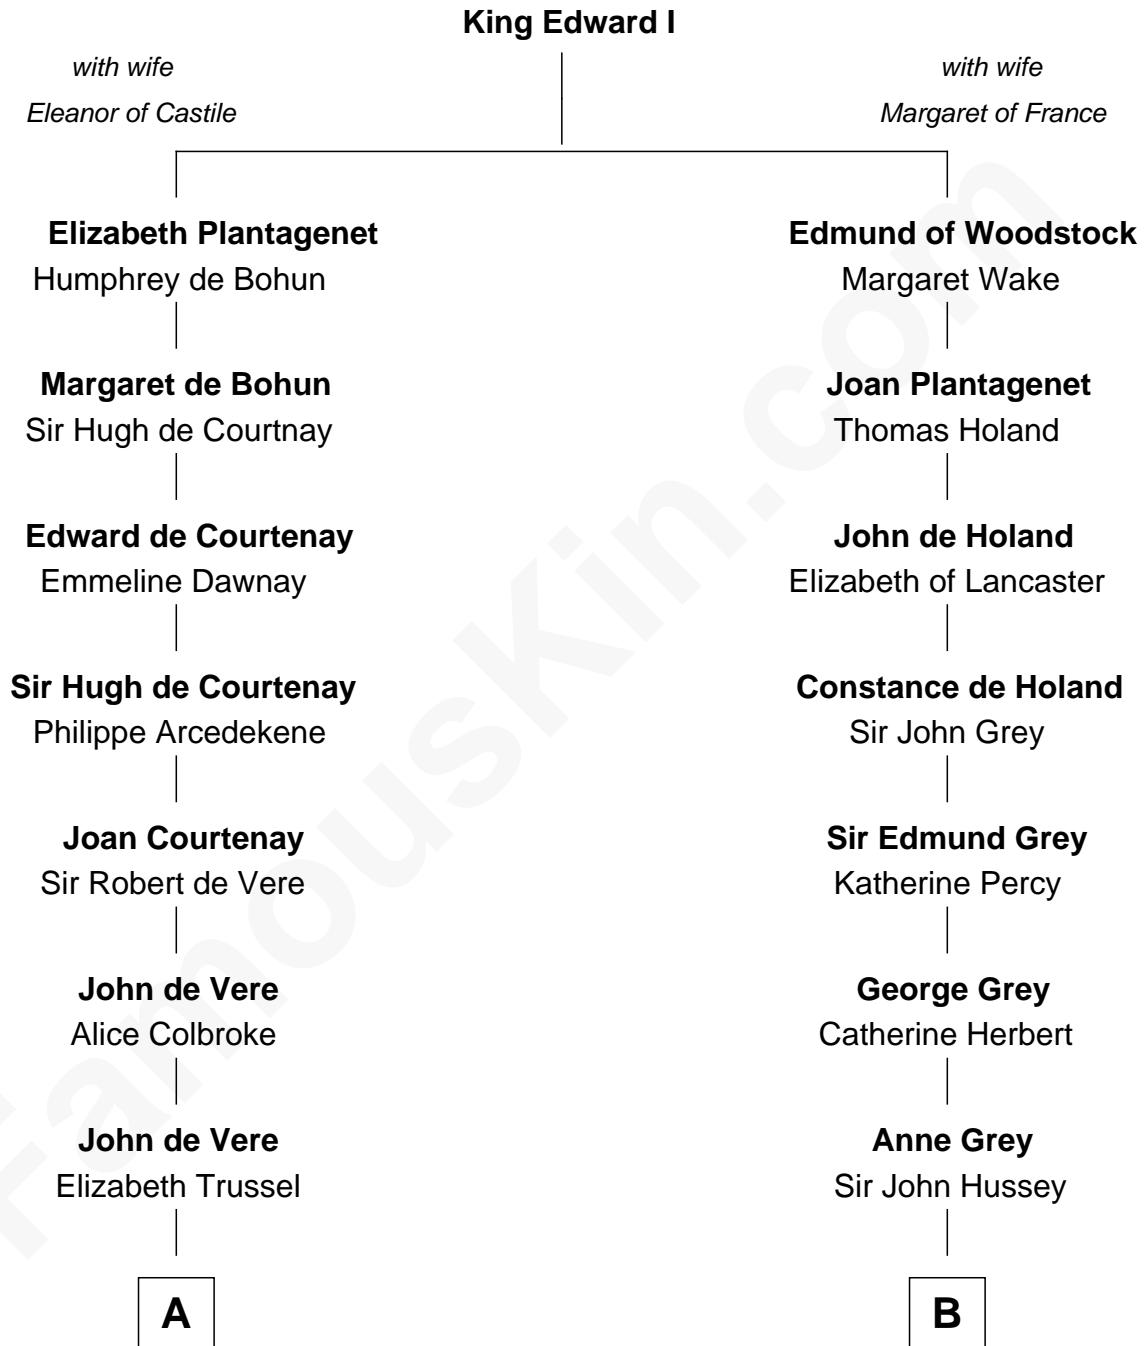

FamousKin.com

Relationship Chart of

Cara Delevingne

Fashion Model and Movie Actress

14th cousin 7 times removed of

DeWitt Clinton

6th Governor of New York

C

Sir Berkeley Digby George Sheffield

Julia Mary de Tuyll van Serooskerken

John Vincent Sheffield

Anne Margaret Faudel-Phillips

Jane Armyne Sheffield

Sir Jocelyn Edward Greville Stevens

Pandora Anne Stevens

Charles Hamar Delevingne

Cara Delevingne

Model and Actress