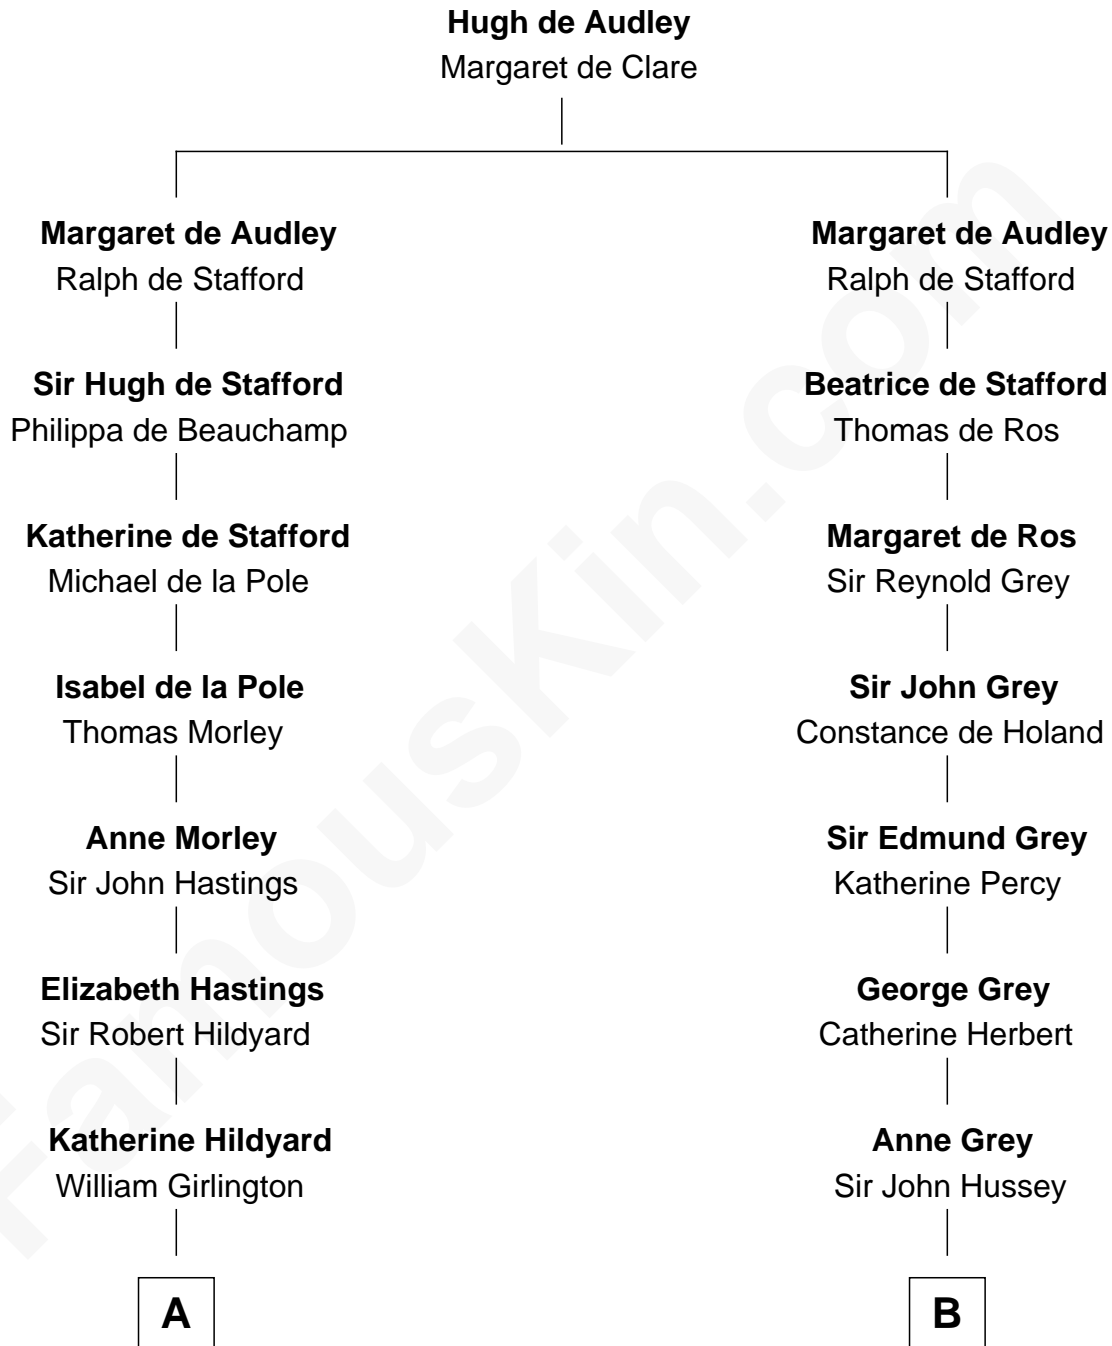

## Relationship Chart of

### Cara Delevingne

*Fashion Model and Movie Actress*

14th cousin 7 times removed of

**DeWitt Clinton**

*6th Governor of New York*

**C**

**Sir Berkeley Digby George Sheffield**

Julia Mary de Tuyll van Serooskerken

**John Vincent Sheffield**

Anne Margaret Faudel-Phillips

**Jane Armyne Sheffield**

Sir Jocelyn Edward Greville Stevens

**Pandora Anne Stevens**

Charles Hamar Delevingne

**Cara Delevingne**

*Model and Actress*