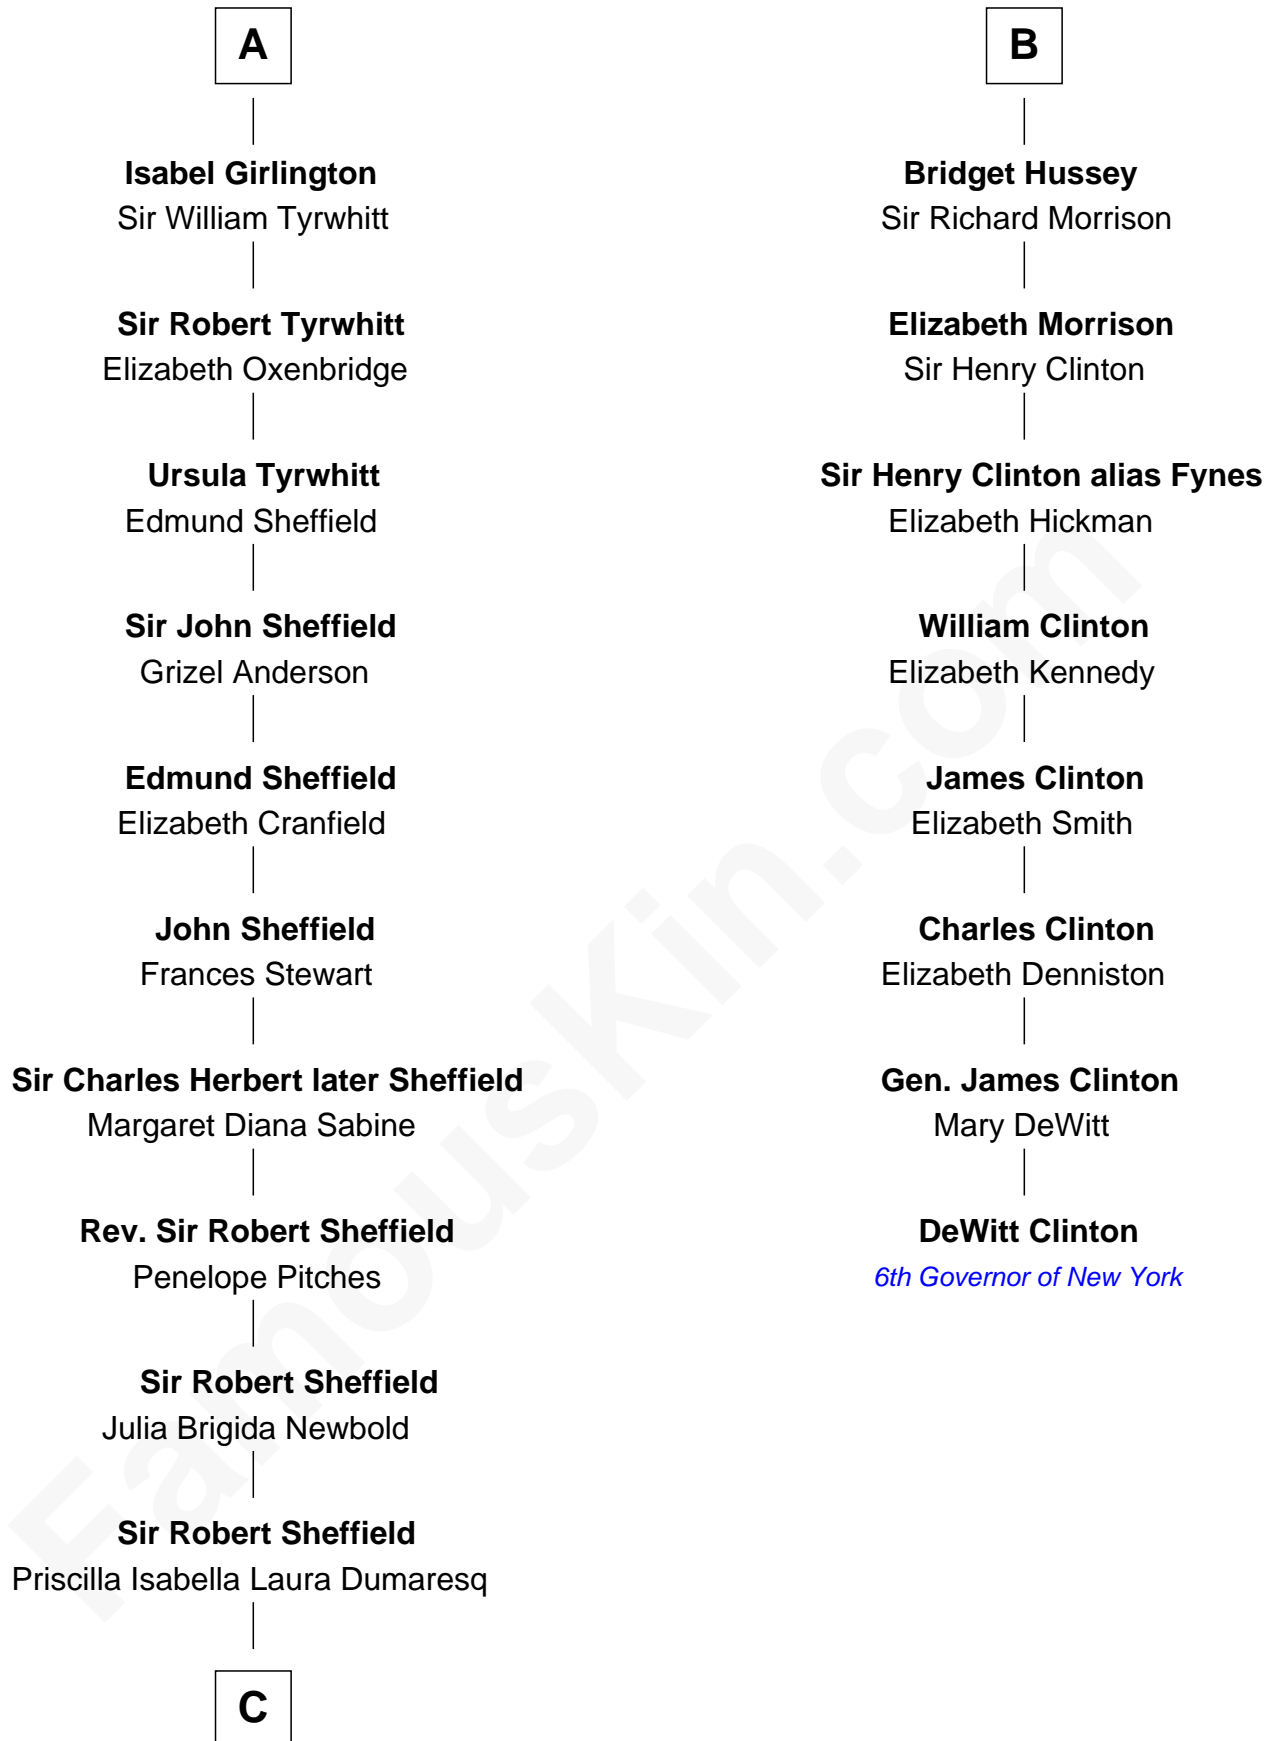

## Relationship Chart of

### Cara Delevingne

*Fashion Model and Movie Actress*

14th cousin 7 times removed of

**DeWitt Clinton**

*6th Governor of New York*

**C**

**Sir Berkeley Digby George Sheffield**

Julia Mary de Tuyll van Serooskerken