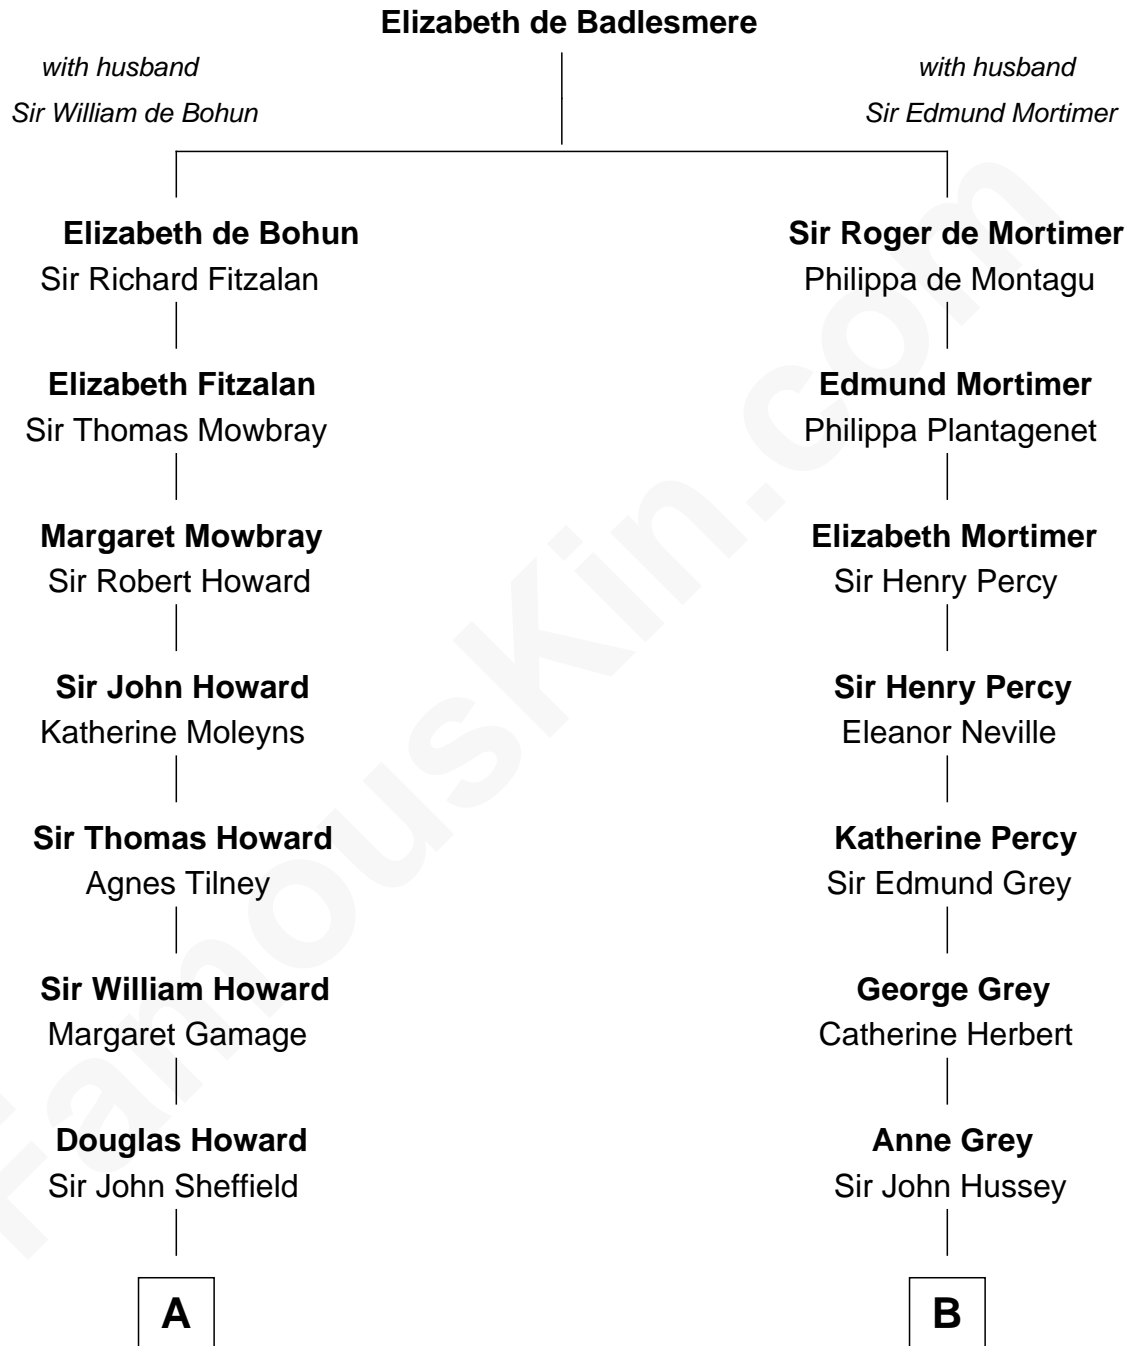

## Relationship Chart of

### Cara Delevingne

*Fashion Model and Movie Actress*

**14th cousin 5 times removed of**

### DeWitt Clinton

*6th Governor of New York*

C

**Jane Armyne Sheffield**

Sir Jocelyn Edward Greville Stevens

**Pandora Anne Stevens**

Charles Hamar Delevingne

**Cara Delevingne**