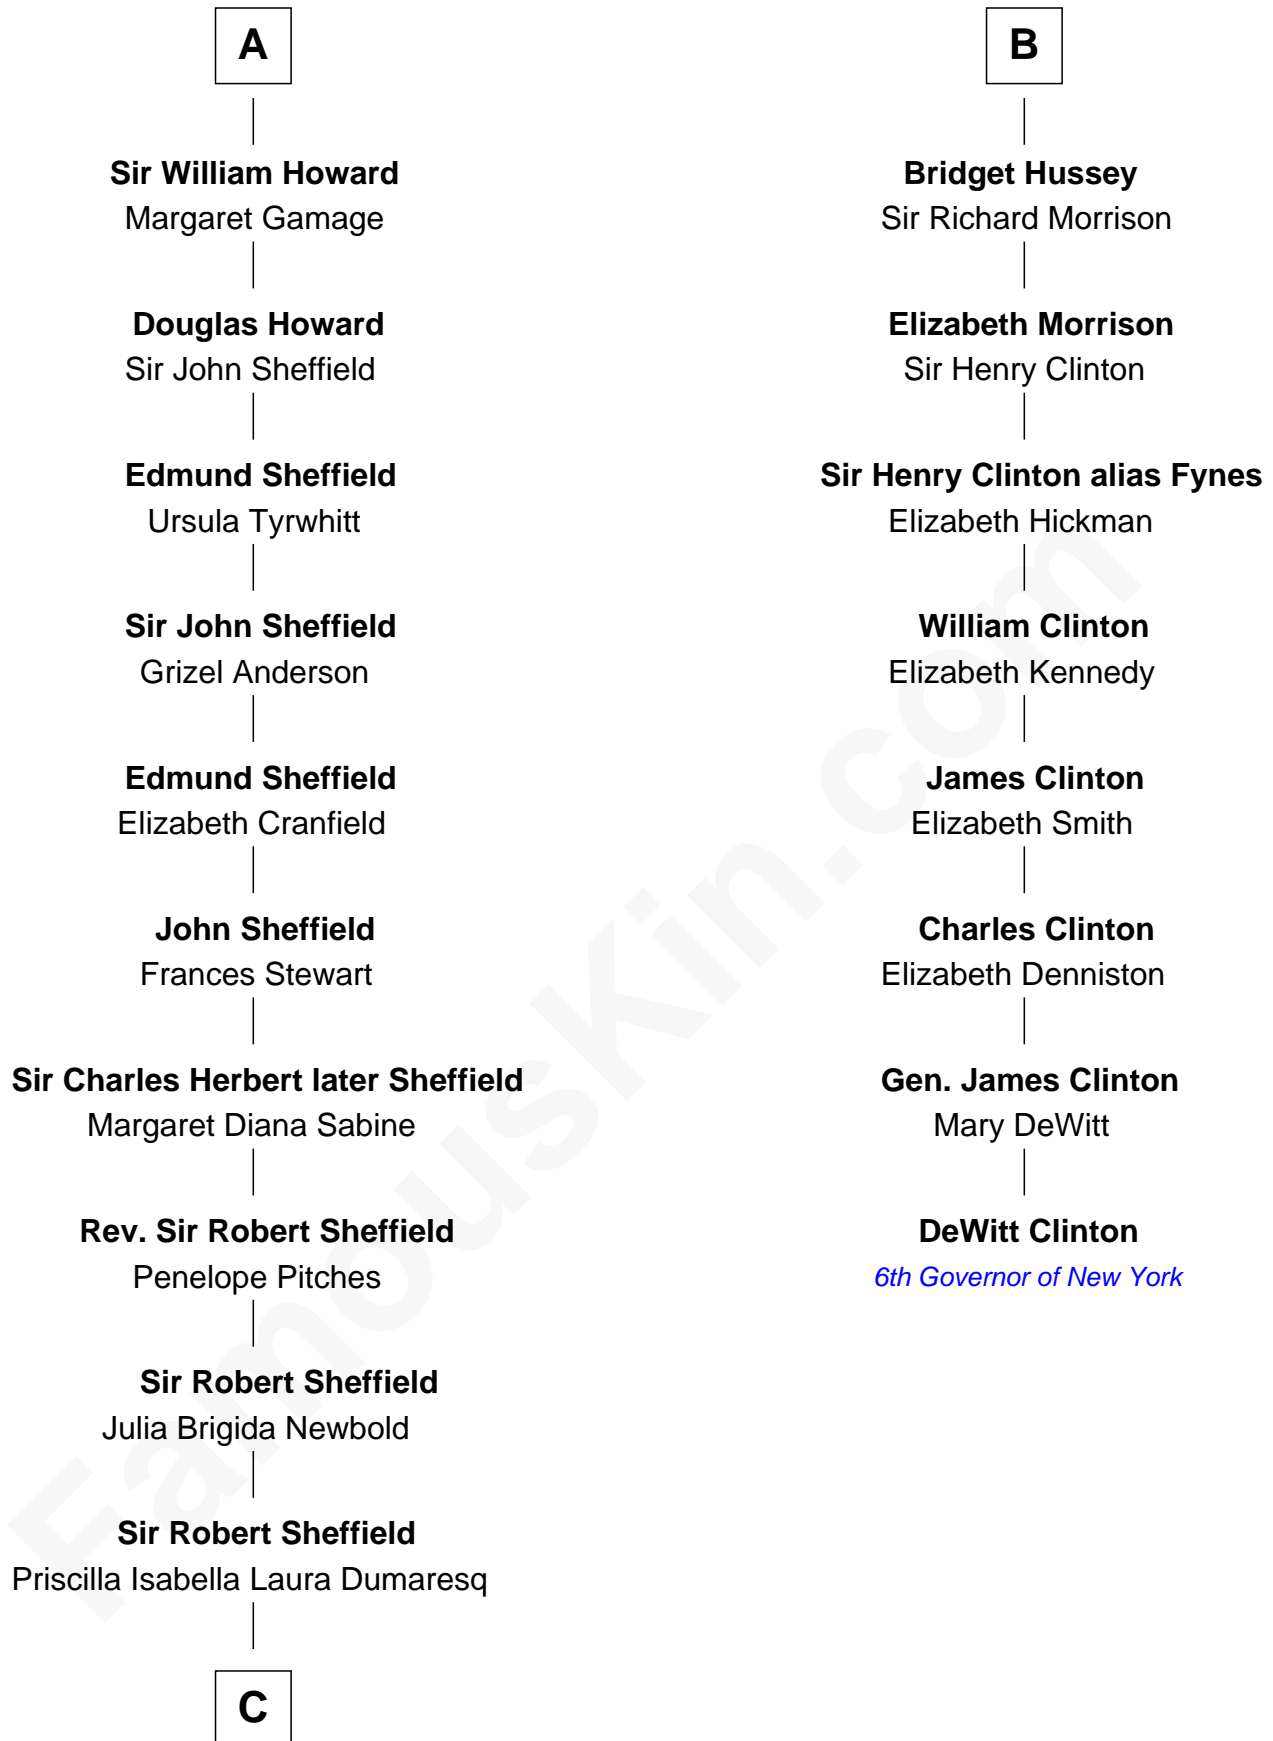

## Relationship Chart of

### Cara Delevingne

*Fashion Model and Movie Actress*

14th cousin 7 times removed of

### DeWitt Clinton

*6th Governor of New York*

**C**

—  
**Sir Berkeley Digby George Sheffield**

Julia Mary de Tuyll van Serooskerken

—  
**John Vincent Sheffield**

Anne Margaret Faudel-Phillips

—  
**Jane Armyne Sheffield**