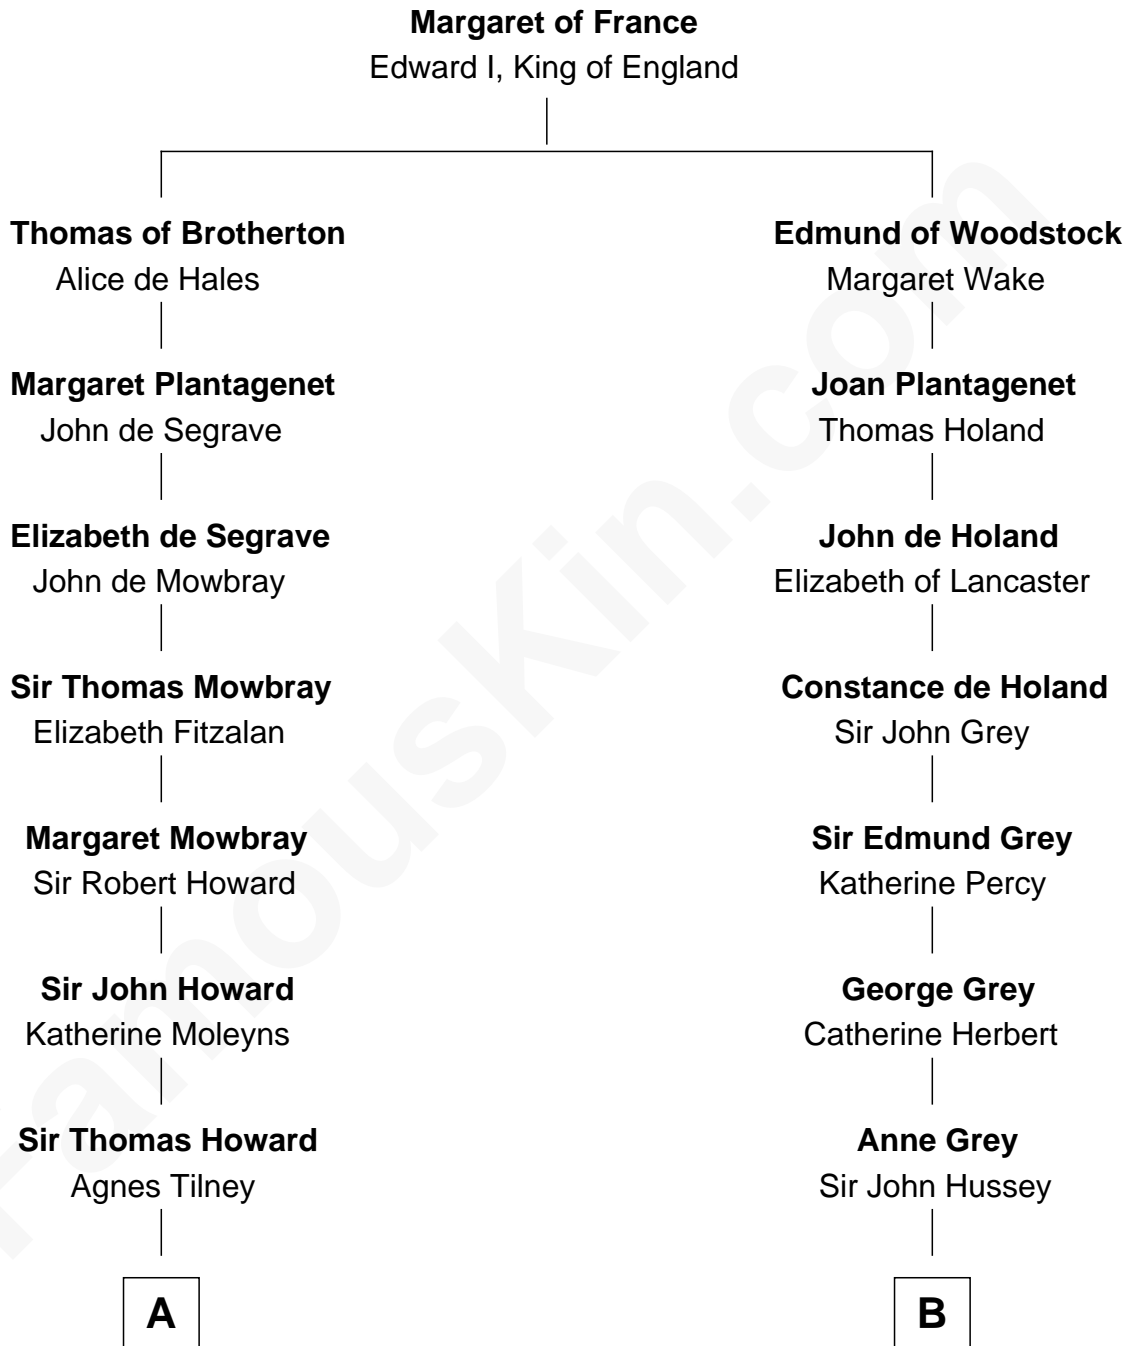

## Relationship Chart of

### Cara Delevingne

*Fashion Model and Movie Actress*

14th cousin 7 times removed of

### DeWitt Clinton

*6th Governor of New York*

**C**

—  
**Sir Berkeley Digby George Sheffield**

Julia Mary de Tuyll van Serooskerken

—  
**John Vincent Sheffield**

Anne Margaret Faudel-Phillips

—  
**Jane Armyne Sheffield**