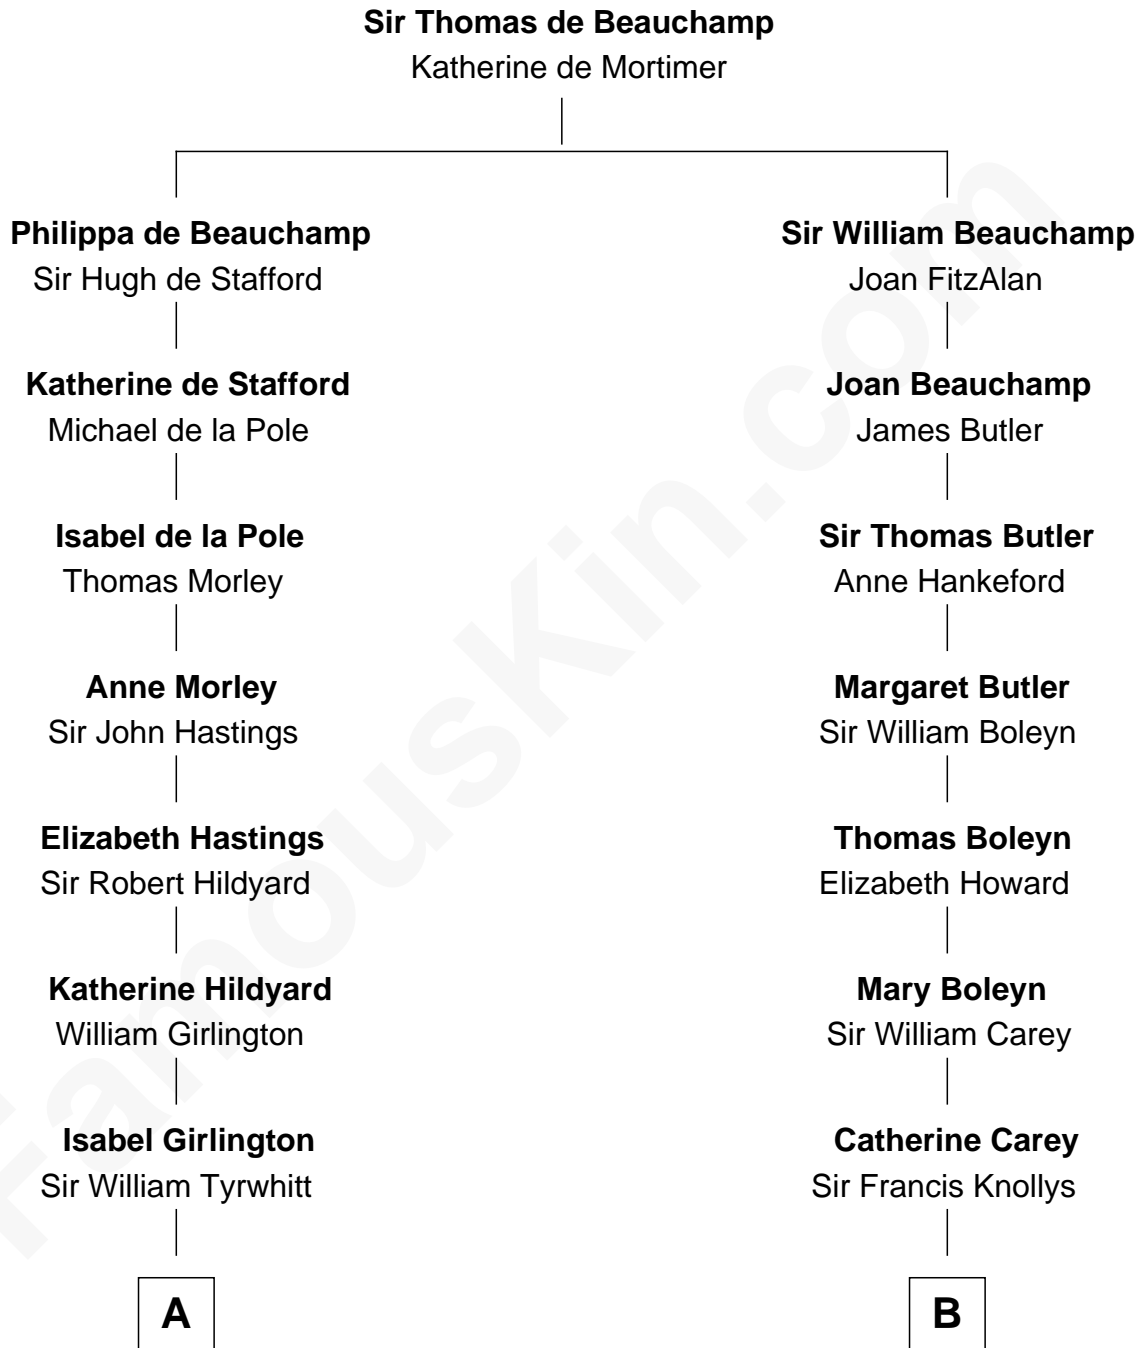

FamousKin.com

Relationship Chart of

Cara Delevingne

Fashion Model and Movie Actress

15th cousin 5 times removed of

Lt. Gen. James Brudenell

Leader of the "Charge of the Light Brigade"

C

—
John Vincent Sheffield
Anne Margaret Faudel-Phillips

—
Jane Armyne Sheffield
Sir Jocelyn Edward Greville Stevens

—
Pandora Anne Stevens
Charles Hamar Delevingne

—
Cara Delevingne
Model and Actress

FamousKin.com