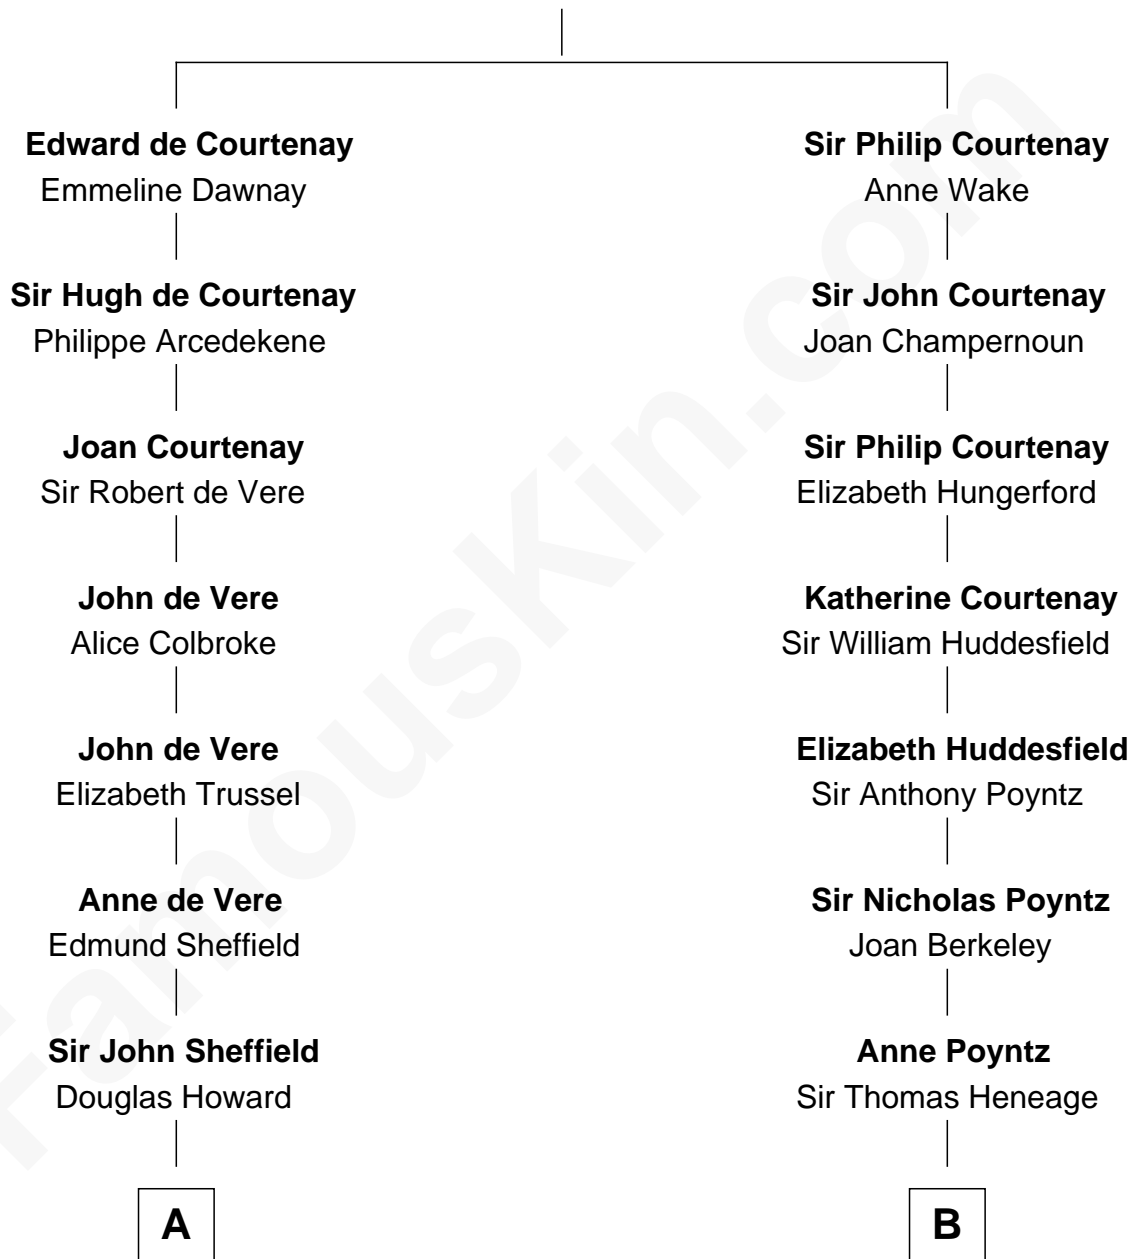

## Relationship Chart of

### Cara Delevingne

*Fashion Model and Movie Actress*

15th cousin 4 times removed of

### Lt. Gen. James Brudenell

*Leader of the "Charge of the Light Brigade"*

**Sir Hugh de Courtenay**

Margaret de Bohun

**C**

—  
**Jane Armyne Sheffield**

Sir Jocelyn Edward Greville Stevens

—  
**Pandora Anne Stevens**

Charles Hamar Delevingne

—  
**Cara Delevingne**

*Model and Actress*

FamousKin.com