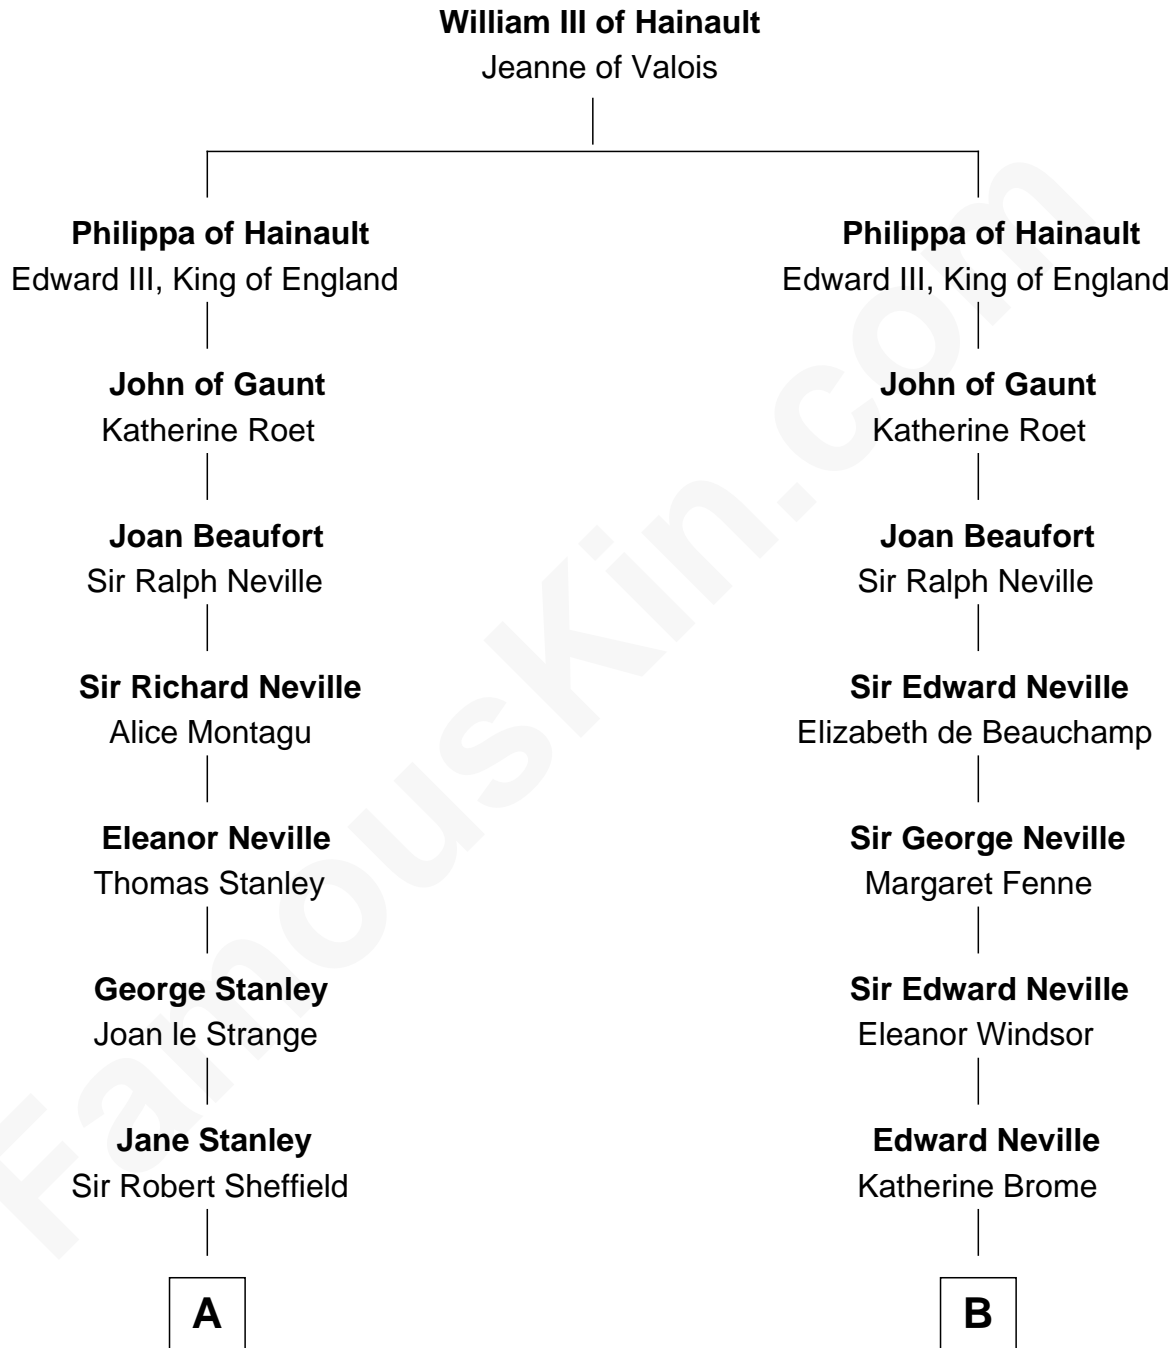

FamousKin.com

Relationship Chart of

Cara Delevingne

Fashion Model and Movie Actress

15th cousin 6 times removed of

Lt. Gen. James Brudenell

Leader of the "Charge of the Light Brigade"

C

Sir Berkeley Digby George Sheffield

Julia Mary de Tuyll van Serooskerken

John Vincent Sheffield

Anne Margaret Faudel-Phillips

Jane Armyne Sheffield

Sir Jocelyn Edward Greville Stevens

Pandora Anne Stevens

Charles Hamar Delevingne