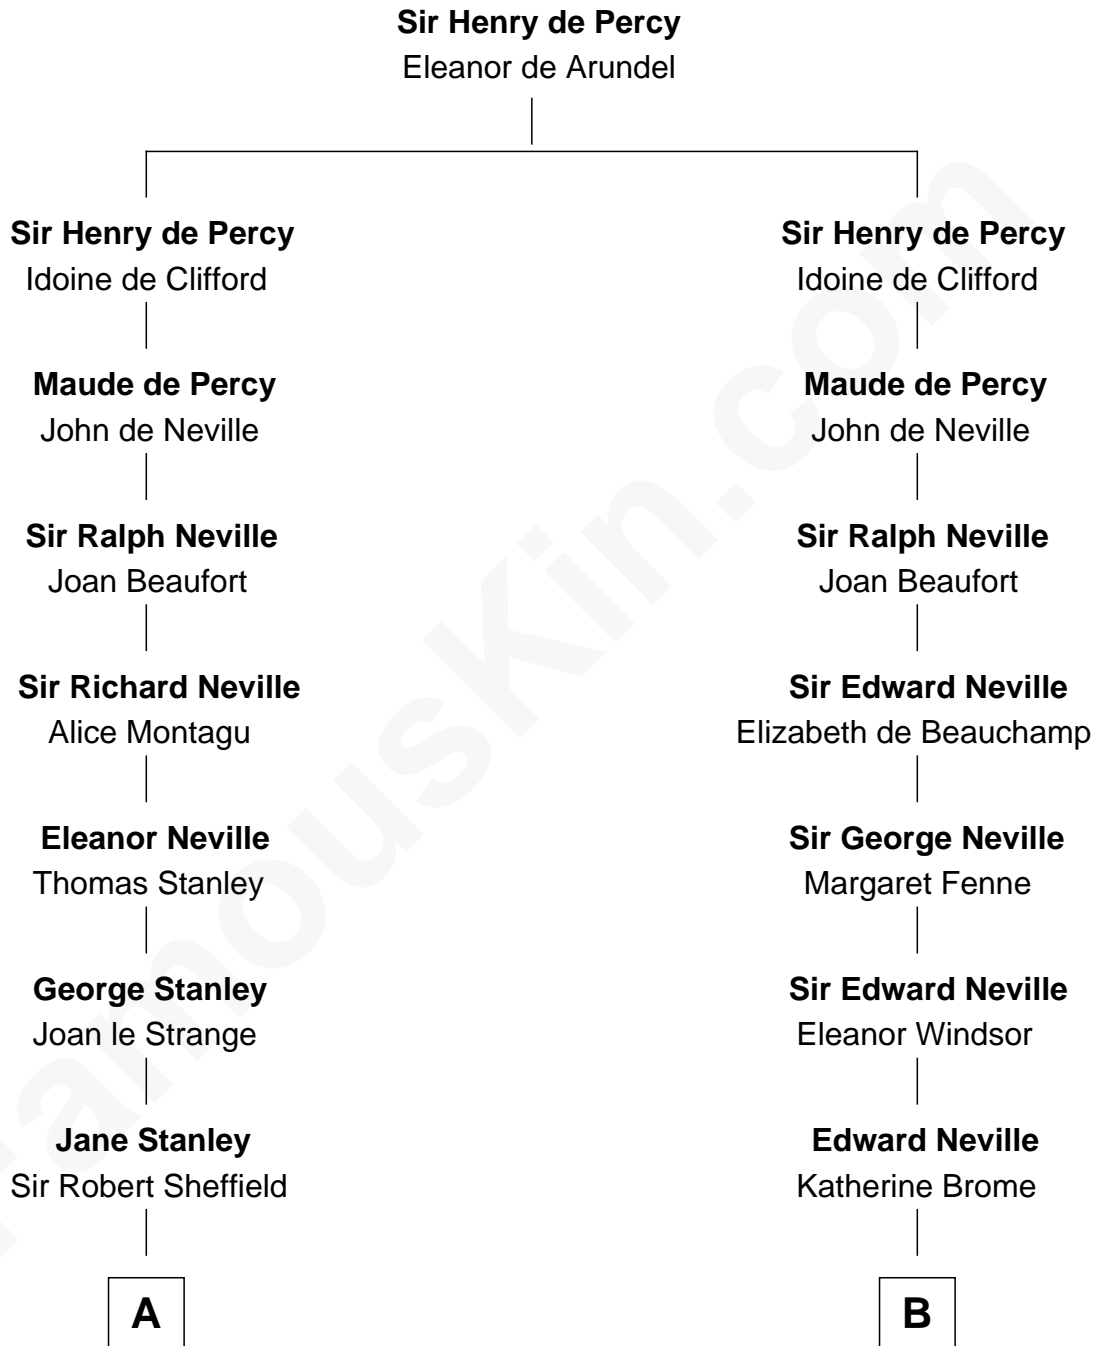

FamousKin.com

Relationship Chart of

Cara Delevingne

Fashion Model and Movie Actress

15th cousin 6 times removed of

Lt. Gen. James Brudenell

Leader of the "Charge of the Light Brigade"

C

Sir Berkeley Digby George Sheffield

Julia Mary de Tuyll van Serooskerken

John Vincent Sheffield

Anne Margaret Faudel-Phillips

Jane Armyne Sheffield

Sir Jocelyn Edward Greville Stevens

Pandora Anne Stevens

Charles Hamar Delevingne