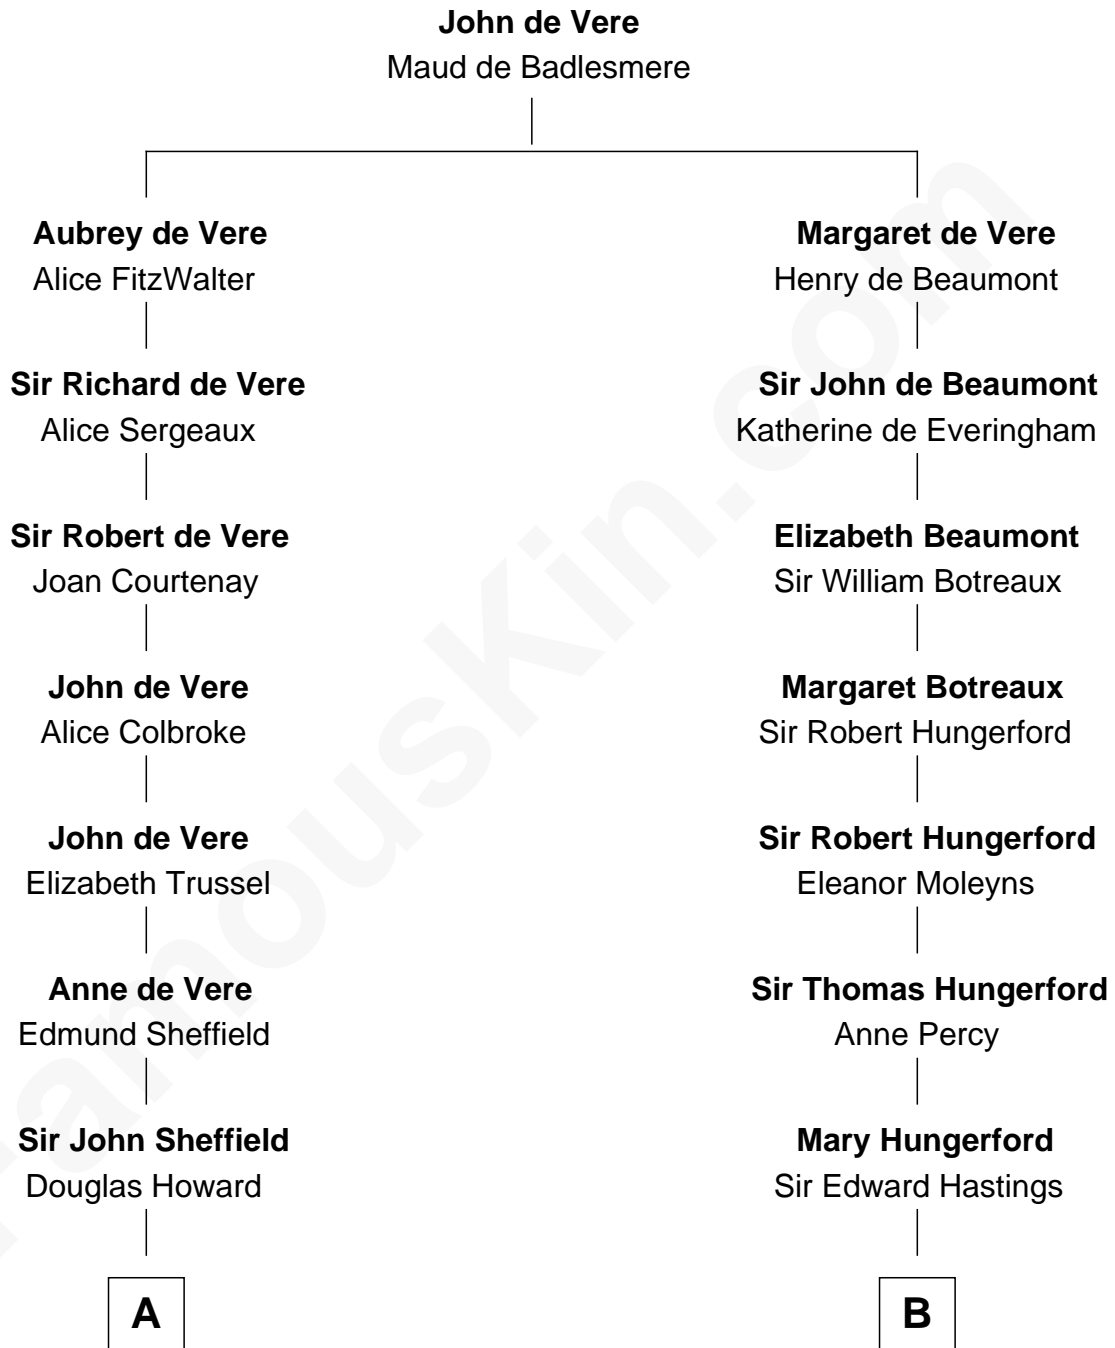

FamousKin.com

Relationship Chart of

Cara Delevingne

Fashion Model and Movie Actress

17th cousin 2 times removed of

Lt. Gen. James Brudenell

Leader of the "Charge of the Light Brigade"

C

—
Jane Armyne Sheffield

Sir Jocelyn Edward Greville Stevens

—
Pandora Anne Stevens

Charles Hamar Delevingne

—
Cara Delevingne

Model and Actress

FamousKin.com