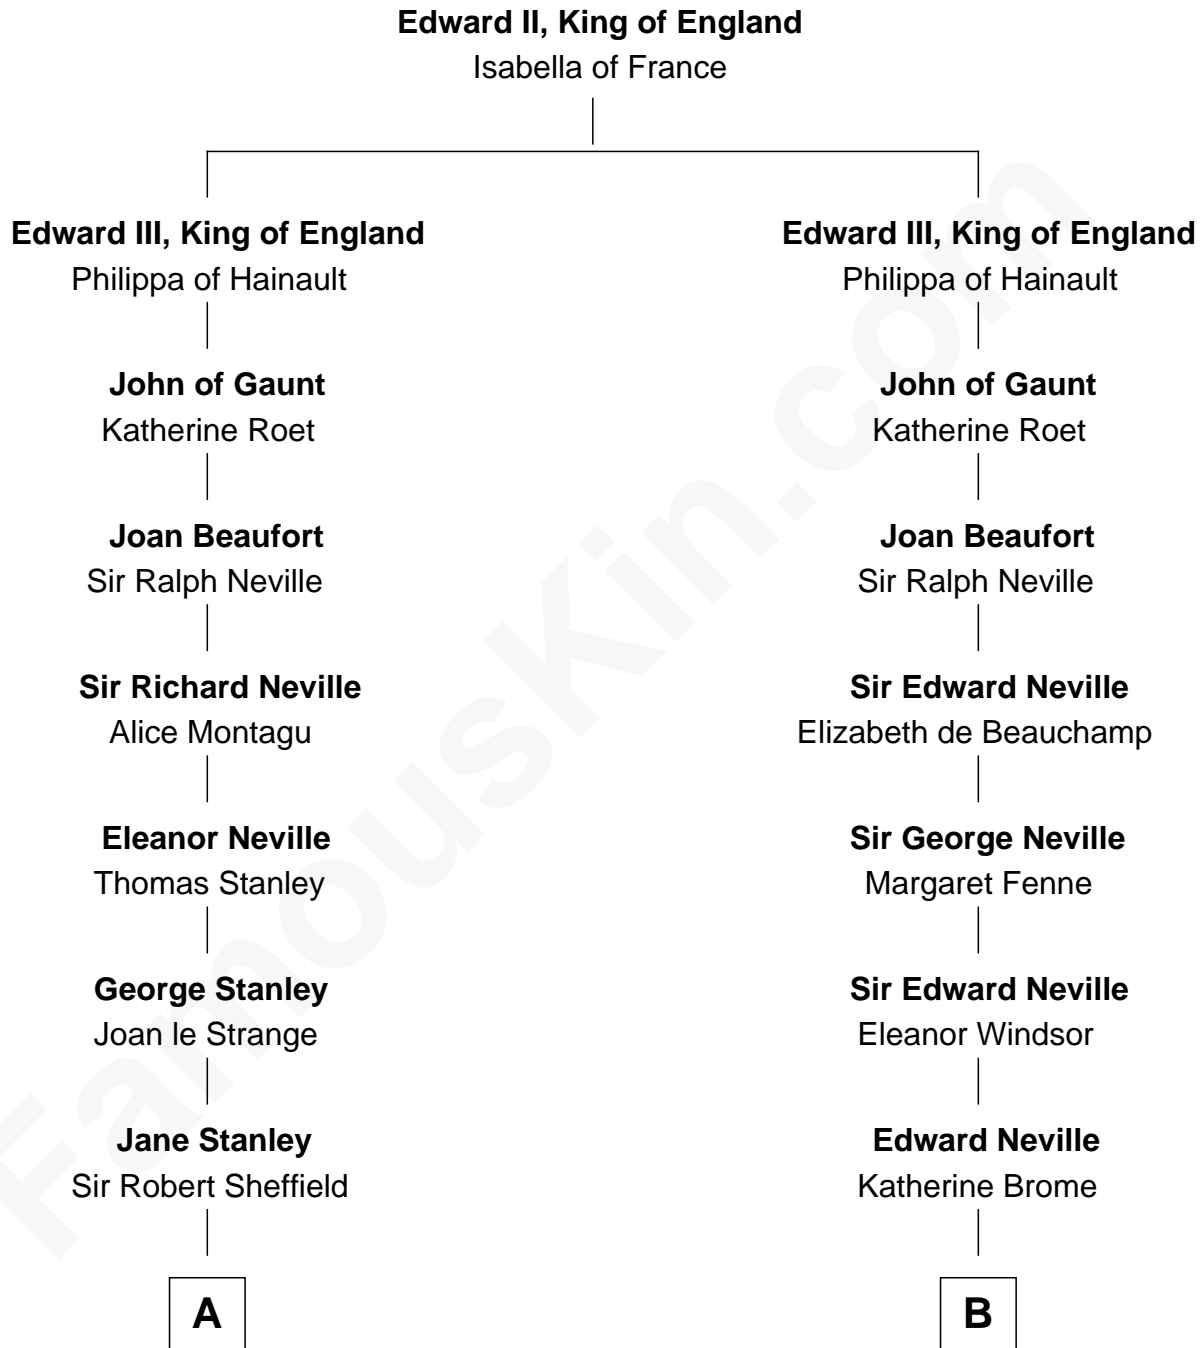

FamousKin.com

Relationship Chart of

Cara Delevingne

Fashion Model and Movie Actress

15th cousin 6 times removed of

Lt. Gen. James Brudenell

Leader of the "Charge of the Light Brigade"

C

Sir Berkeley Digby George Sheffield

Julia Mary de Tuyll van Serooskerken

John Vincent Sheffield

Anne Margaret Faudel-Phillips

Jane Armyne Sheffield

Sir Jocelyn Edward Greville Stevens

Pandora Anne Stevens

Charles Hamar Delevingne